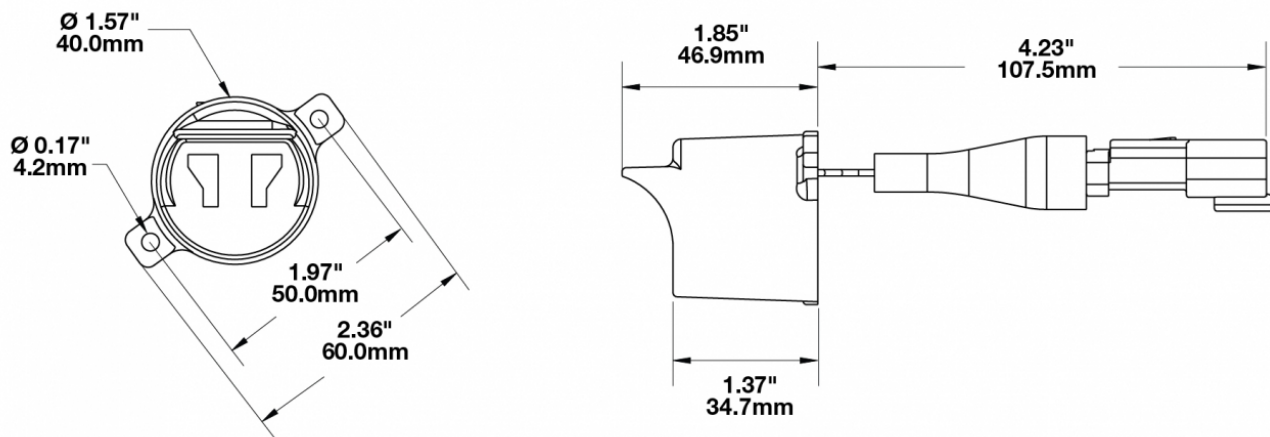

LED Signal Lights – Military Black Out Lights

PRODUCT DIMENSIONS

ELECTRICAL SPECIFICATIONS

Input Voltage	24V DC
Operating Voltage	18-32V DC
Black Wire	Ground
Red Wire	Positive
Current Draw	0.025A @ 24V DC

REGULATORY STANDARDS COMPLIANCE

Buy America Standards
IEC IP67

Eco Friendly

Print date: 2018-11-14

© 2018 J.W. Speaker Corporation • Germantown, WI U.S.A.
www.jwspeaker.com • speaker@jwspeaker.com • 262.251.6660

J.W. SPEAKER
Engineered. Lighting. Solutions.