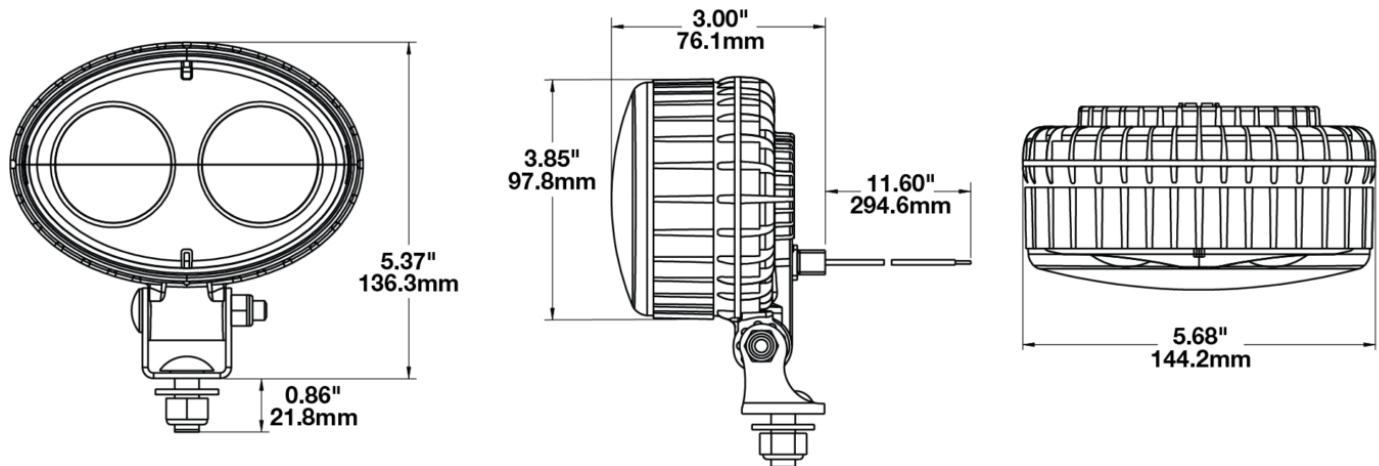

LED Forklift Safety Light and Warning Light - Model 770 BLU

PRODUCT INFORMATION

Description	12-110V LED Blue Arrow Material Handling Safety Light
Height	137.16 mm / 5.4 in
Width	144.27 mm / 5.68 in
Depth	87.88 mm / 3.46 in
Shape	Oval
Outer Lens Material	Polycarbonate
Outer Lens Color	Clear
Housing Material	Polycarbonate
Housing Color	Black
Bezel Color	Black
Mounting Hardware Description	(x1) M10-25mm
Mounting Type	Universal Pedestal Mount
Minimum Operating Temperature	-40 °C / -40 °F
Maximum Operating Temperature	65 °C / 149 °F
Connector or Wiring	Integrated
Mating Connector	AMP (#180923)
Product Weight	1.31 lbs / 0.59 kgs
Shipping Weight	10.15 lbs / 4.6 kgs

PRODUCT DIMENSIONS

ELECTRICAL SPECIFICATIONS

Input Voltage	12-110V DC
Operating Voltage	9-120V DC
Red Wire	Positive
Black Wire	Negative
Current Draw	0.50A @ 12V DC 0.12A @ 60V DC 0.08A @ 110V DC

REGULATORY STANDARDS COMPLIANCE