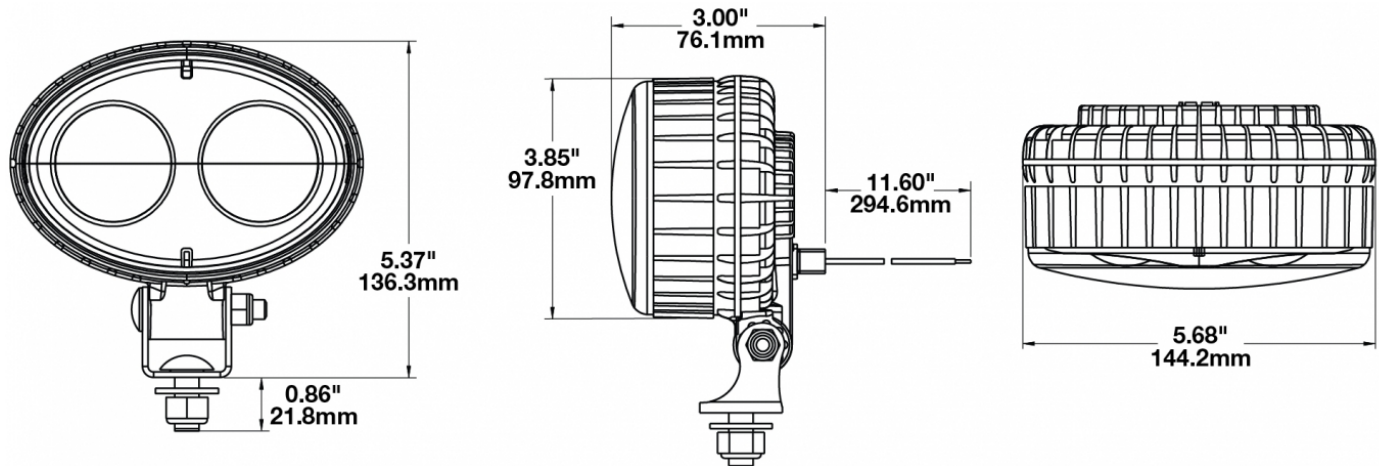

LED Material Handling Safety Light - Model

770 BLU

PRODUCT INFORMATION

Description	12-110V LED Blue Material Handling Safety Light
Height	137.16 mm / 5.4 in
Width	144.27 mm / 5.68 in
Depth	87.88 mm / 3.46 in
Shape	Oval
Outer Lens Material	Polycarbonate
Outer Lens Color	Clear
Housing Material	Polycarbonate
Housing Color	Black
Mounting Hardware Description	(x1) M10-1.5 x 25mm
Mounting Type	Universal Pedestal Mount
Minimum Operating Temperature	-40 °C / -40 °F
Maximum Operating Temperature	65 °C / 149 °F
Connector or Wiring	Integrated
Mating Connector	AMP (#180923)
Product Weight	1.31 lbs / 0.59 kgs
Shipping Weight	10.15 lbs / 4.6 kgs

770 BLU

PRODUCT DIMENSIONS

ELECTRICAL SPECIFICATIONS

Input Voltage	12-110V DC
Operating Voltage	9-120V DC
Red Wire	Positive
Black Wire	Negative
Current Draw	0.50A @ 12V DC 0.12A @ 60V DC 0.08A @ 110V DC

REGULATORY STANDARDS COMPLIANCE