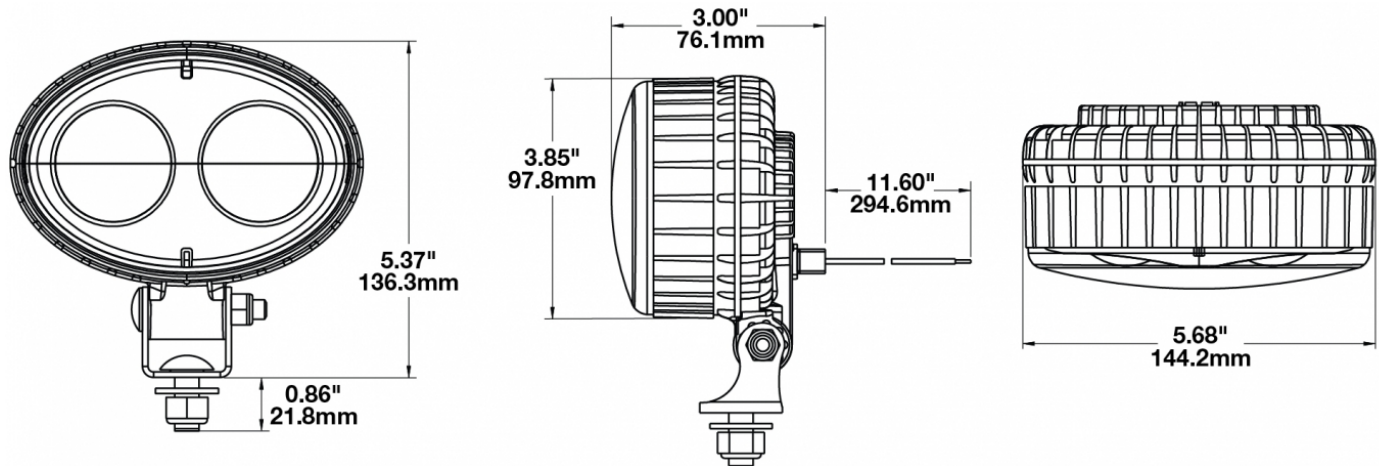

### PRODUCT INFORMATION

<b>Description</b>	12-110V LED Blue Material Handling Safety Light
<b>Height</b>	137.16 mm / 5.4 in
<b>Width</b>	144.27 mm / 5.68 in
<b>Depth</b>	87.88 mm / 3.46 in
<b>Shape</b>	Oval
<b>Outer Lens Material</b>	Polycarbonate
<b>Outer Lens Color</b>	Clear
<b>Housing Material</b>	Polycarbonate
<b>Housing Color</b>	Black
<b>Mounting Hardware Description</b>	(x1) M10-1.5 x 25mm
<b>Mounting Type</b>	Universal Pedestal Mount
<b>Minimum Operating Temperature</b>	-40 °C / -40 °F
<b>Maximum Operating Temperature</b>	65 °C / 149 °F
<b>Connector or Wiring</b>	Integrated
<b>Mating Connector</b>	AMP (#180923)
<b>Product Weight</b>	1.31 lbs / 0.59 kgs
<b>Shipping Weight</b>	1.31 lbs / 0.59 kgs

## PRODUCT DIMENSIONS