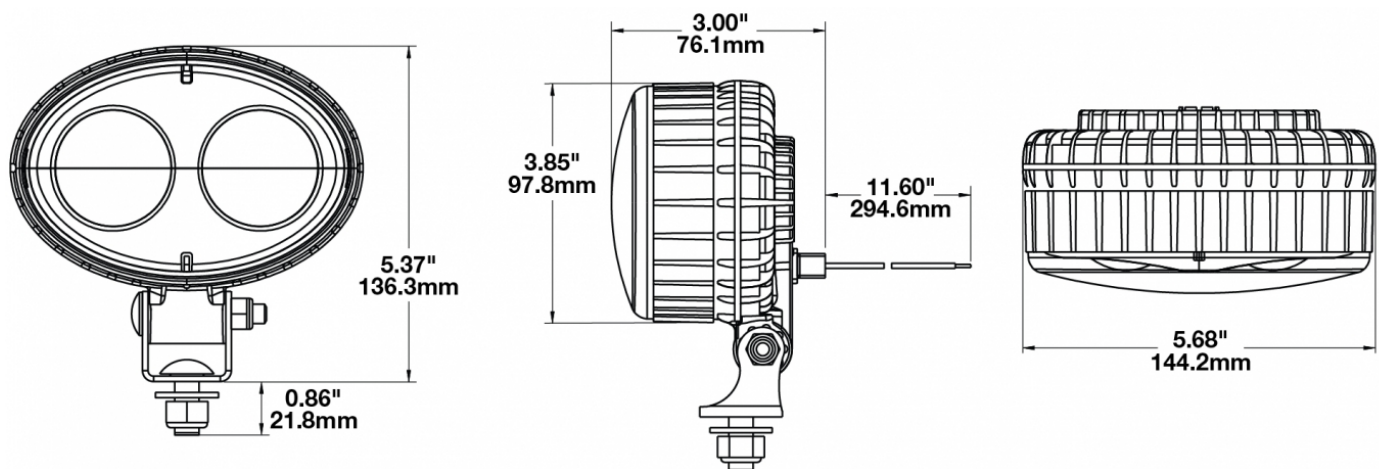

PRODUCT DIMENSIONS

Print date: 2017-05-26

© 2017 J.W. Speaker Corporation • Germantown, WI U.S.A.
www.jwspeaker.com • speaker@jwspeaker.com • 262.251.6660

J.W. SPEAKER
Engineered. Lighting. Solutions.