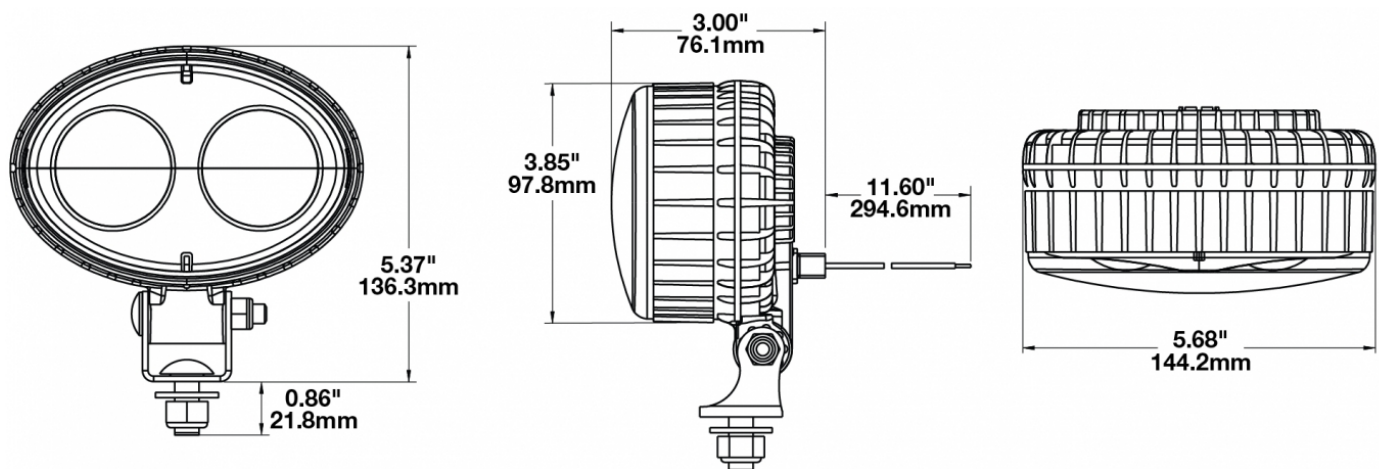

PRODUCT DIMENSIONS

Print date: 2018-02-22

© 2018 J.W. Speaker Corporation • Germantown, WI U.S.A.
www.jwspeaker.com • speaker@jwspeaker.com • 262.251.6660

J.W. SPEAKER
Engineered. Lighting. Solutions.