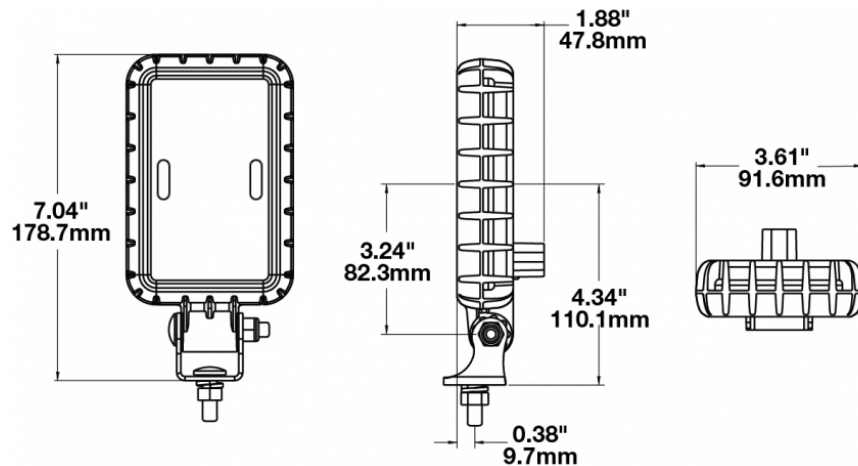

## PRODUCT INFORMATION

---

<b>Description</b>	12-24V LED Work Light with Flood Beam Pattern
<b>Height</b>	178.82 mm / 7.04 in
<b>Width</b>	91.69 mm / 3.61 in
<b>Depth</b>	47.75 mm / 1.88 in
<b>Shape</b>	Rectangular
<b>Outer Lens Material</b>	Polycarbonate
<b>Outer Lens Color</b>	Clear
<b>Housing Material</b>	Polycarbonate
<b>Housing Color</b>	Black
<b>Mounting Hardware Description</b>	(x1) 5/16"-18 x 1.00" Mounting Bolt
<b>Mounting Type</b>	Universal Pedestal Mount
<b>Minimum Operating Temperature</b>	-40 °C / -40 °F
<b>Maximum Operating Temperature</b>	65 °C / 149 °F
<b>Connector or Wiring</b>	Integrated 2-Pin Deutsch Weather-Proof Socket (DT04-2P)
<b>Mating Connector</b>	2-Pin Deutsch Weather-Proof Plug (DT06-2S)
<b>Product Weight</b>	1.16 lbs / 0.53 kgs

## PRODUCT DIMENSIONS