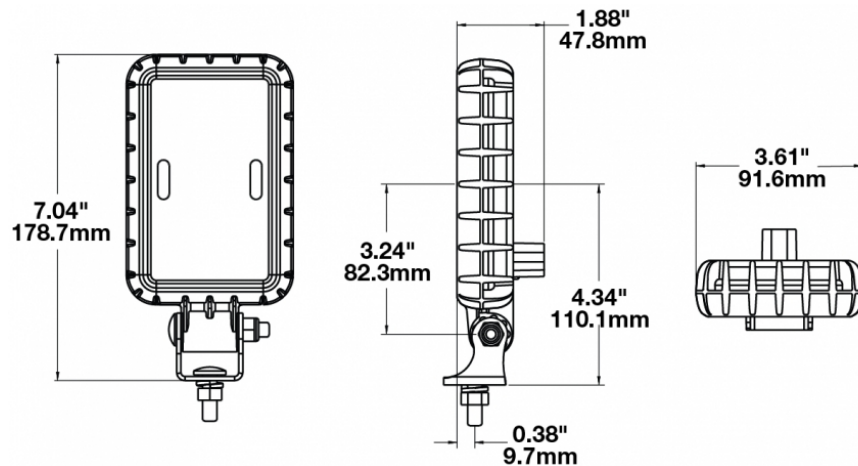

## PRODUCT INFORMATION

<b>Description</b>	12-24V LED Work Light with Flood Beam Pattern
<b>Height</b>	178.82 mm / 7.04 in
<b>Width</b>	91.69 mm / 3.61 in
<b>Depth</b>	47.75 mm / 1.88 in
<b>Shape</b>	Rectangular
<b>Outer Lens Material</b>	Polycarbonate
<b>Outer Lens Color</b>	Clear
<b>Housing Material</b>	Polycarbonate
<b>Housing Color</b>	Black
<b>Mounting Hardware Description</b>	(x1) 5/16"-18 x 1.00" Mounting Bolt
<b>Mounting Type</b>	Universal Pedestal Mount
<b>Minimum Operating Temperature</b>	-40 °C / -40 °F
<b>Maximum Operating Temperature</b>	65 °C / 149 °F
<b>Connector or Wiring</b>	Integrated 2-Pin Deutsch Weather-Proof Socket (DT04-2P)
<b>Mating Connector</b>	2-Pin Deutsch Weather-Proof Plug (DT06-2S)
<b>Product Weight</b>	1.16 lbs / 0.53 kgs

## PRODUCT DIMENSIONS