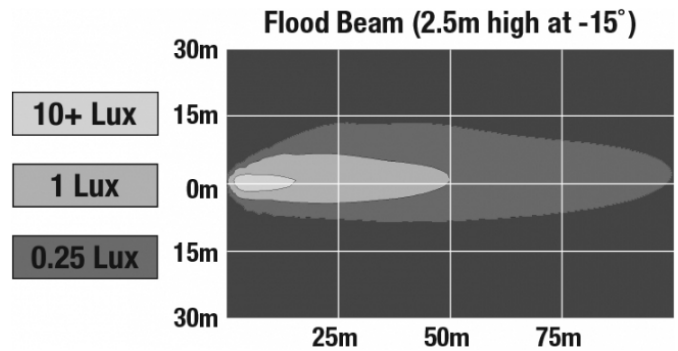

LED Work Light - Model 881 XD

PRODUCT INFORMATION

Description	12-24V LED Work Light with Flood Beam Pattern
Height	178.82 mm / 7.04 in
Width	91.69 mm / 3.61 in
Depth	47.75 mm / 1.88 in
Shape	Rectangular
Outer Lens Material	Polycarbonate
Outer Lens Color	Clear
Housing Material	Polycarbonate
Housing Color	Black
Mounting Hardware Description	(x1) 5/16"-18 x 1.00" Mounting Bolt
Mounting Type	Universal Pedestal Mount
Minimum Operating Temperature	-40 °C / -40 °F
Maximum Operating Temperature	65 °C / 149 °F
Connector or Wiring	Integrated 2-Pin Deutsch Weather-Proof Socket (DT04-2P)
Mating Connector	2-Pin Deutsch Weather-Proof Plug (DT06-2S)
Product Weight	1.16 lbs / 0.53 kgs

J.W. SPEAKER
Engineered. Lighting. Solutions.

LED Work Light - Model 881 XD

PHOTOMETRIC SPECIFICATIONS

Raw Lumen Output	1,680
Effective Lumen Output	900
Nominal LED Color Temperature	5000 K
Beam Pattern(s)	Forward Lighting - Flood (Standard)