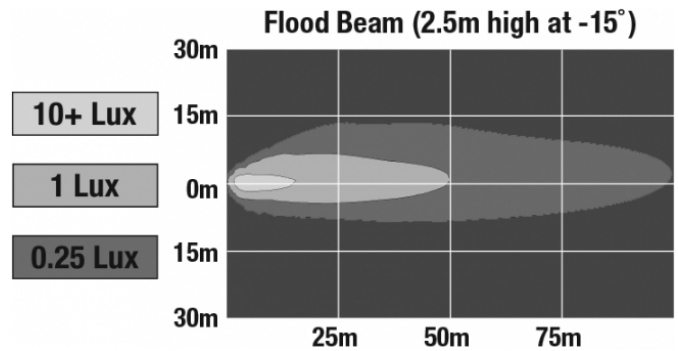

## PRODUCT DIMENSIONS

## PHOTOMETRIC SPECIFICATIONS

<b>Raw Lumen Output</b>	1,680
<b>Effective Lumen Output</b>	900
<b>Nominal LED Color Temperature</b>	5000 K
<b>Beam Pattern(s)</b>	Forward Lighting - Flood (Standard)