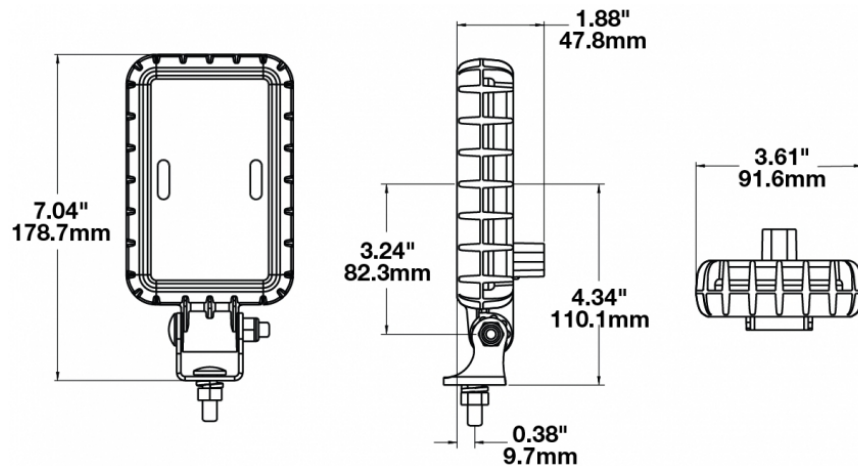

LED Work Light - Model 881 XD

PRODUCT INFORMATION

Description	12-24V LED Work Light with Flood Beam Pattern
Height	178.82 mm / 7.04 in
Width	91.69 mm / 3.61 in
Depth	47.75 mm / 1.88 in
Shape	Rectangular
Outer Lens Material	Polycarbonate
Outer Lens Color	Clear
Housing Material	Polycarbonate
Housing Color	Black
Mounting Hardware Description	(x1) 5/16"-18 x 1.00" Mounting Bolt
Mounting Type	Universal Pedestal Mount
Minimum Operating Temperature	-40 °C / -40 °F
Maximum Operating Temperature	65 °C / 149 °F
Connector or Wiring	Integrated 2-Pin Deutsch Weather-Proof Socket (DT04-2P)
Mating Connector	2-Pin Deutsch Weather-Proof Plug (DT06-2S)
Product Weight	1.16 lbs / 0.53 kgs

PRODUCT DIMENSIONS

ELECTRICAL SPECIFICATIONS

Input Voltage	12-24V DC
Operating Voltage	9-32V DC
Transient Spike Protection	330V Peak @ 1 HZ-100 Pulses
Red Wire	Positive
Black Wire	Negative
Current Draw	1.00A @ 12V DC 0.48A @ 24V DC

J.W. SPEAKER
Engineered. Lighting. Solutions.

LED Work Light - Model 881 XD

PHOTOMETRIC SPECIFICATIONS

Raw Lumen Output	1,680
Effective Lumen Output	900
Nominal LED Color Temperature	5000 K
Beam Pattern(s)	Forward Lighting - Flood (Standard)