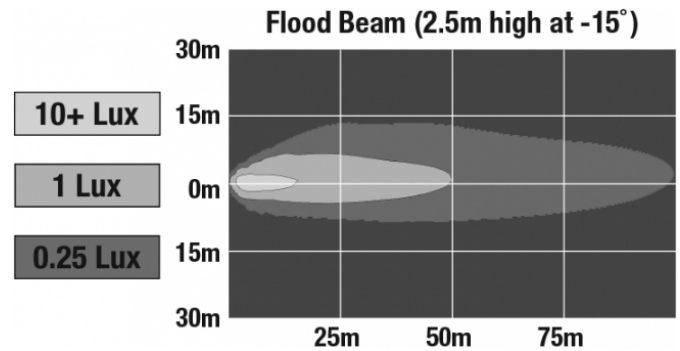

## PRODUCT DIMENSIONS

## PHOTOMETRIC SPECIFICATIONS

<b>Raw Lumen Output</b>	1,680
<b>Effective Lumen Output</b>	900
<b>Nominal LED Color Temperature</b>	5000 K
<b>Beam Pattern(s)</b>	Forward Lighting - Flood (Standard)