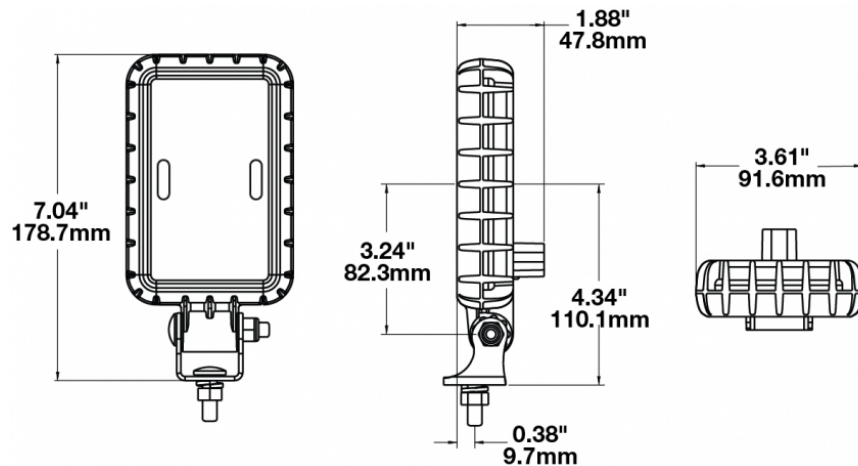

LED Work Light - Model 881 XD

PRODUCT INFORMATION

Description	12-24V LED Work Light with Trapezoid Beam Pattern
Height	178.82 mm / 7.04 in
Width	91.69 mm / 3.61 in
Depth	47.75 mm / 1.88 in
Shape	Rectangular
Outer Lens Material	Polycarbonate
Outer Lens Color	Clear
Housing Material	Polycarbonate
Housing Color	Black
Mounting Hardware Description	(x1) 5/16"-18 x 1.00" Mounting Bolt
Mounting Type	Universal Pedestal Mount
Minimum Operating Temperature	-40 °C / -40 °F
Maximum Operating Temperature	65 °C / 149 °F
Connector or Wiring	Integrated 2-Pin Deutsch Weather-Proof Socket (DT04-2P)
Mating Connector	2-Pin Deutsch Weather-Proof Plug (DT06-2S)
Product Weight	1.16 lbs / 0.53 kgs

PRODUCT DIMENSIONS

ELECTRICAL SPECIFICATIONS

Input Voltage	12-24V DC
Operating Voltage	9-32V DC
Transient Spike Protection	330V Peak @ 1 HZ-100 Pulses
Red Wire	Positive
Black Wire	Negative
Current Draw	1.00A @ 12V DC 0.48A @ 24V DC

LED Work Light - Model 881 XD

PHOTOMETRIC SPECIFICATIONS

Raw Lumen Output	1,680
Effective Lumen Output	900
Nominal LED Color Temperature	5000 K
Beam Pattern(s)	Forward Lighting - Trapezoid

APPLICATIONS

ACCESSORIES