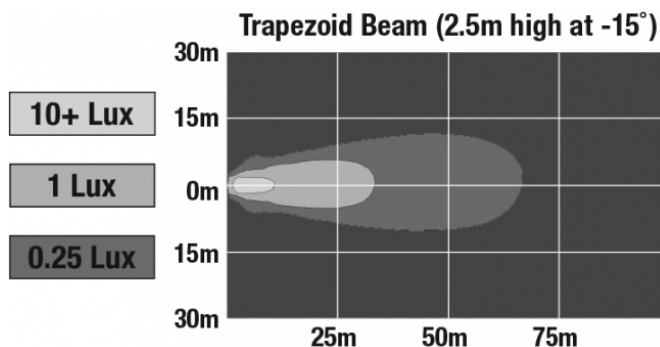

LED Work Light - Model 881 XD

PHOTOMETRIC SPECIFICATIONS

Raw Lumen Output	1,680
Effective Lumen Output	900
Nominal LED Color Temperature	5000 K
Beam Pattern(s)	Forward Lighting - Trapezoid

APPLICATIONS

ACCESSORIES