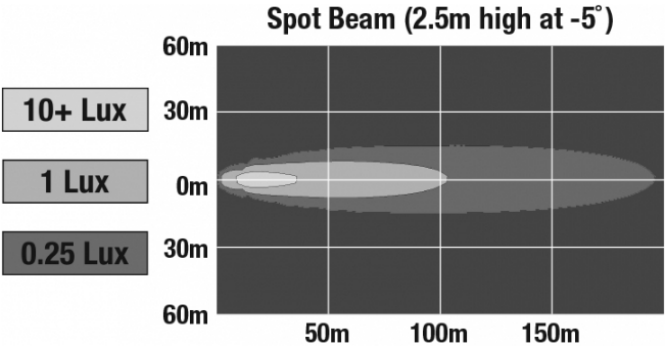

## PRODUCT DIMENSIONS

## PHOTOMETRIC SPECIFICATIONS

**Raw Lumen Output** 1,680  
**Effective Lumen Output** 900  
**Nominal LED Color Temperature** 5000 K  
**Beam Pattern(s)** Forward Lighting - Spot