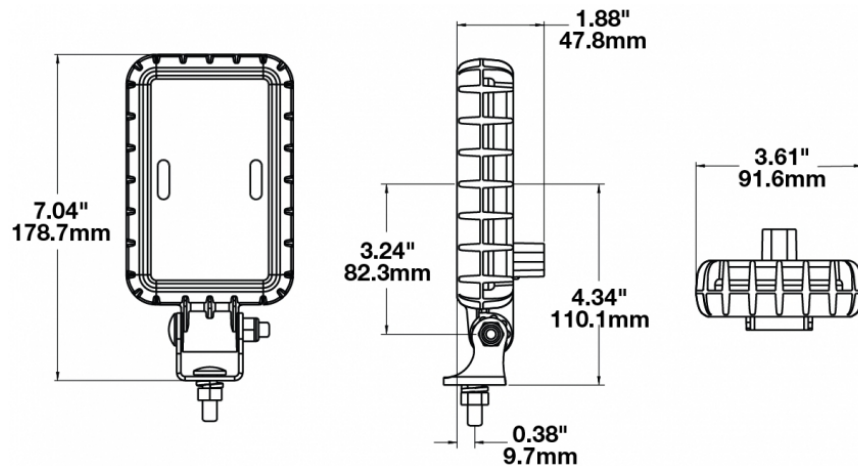

LED Work Light - Model 881 XD

PRODUCT DIMENSIONS

ELECTRICAL SPECIFICATIONS

Input Voltage	12-24V DC
Operating Voltage	9-32V DC
Transient Spike Protection	330V Peak @ 1 HZ-100 Pulses
Red Wire	Positive
Black Wire	Negative
Current Draw	1.00A @ 12V DC 0.48A @ 24V DC