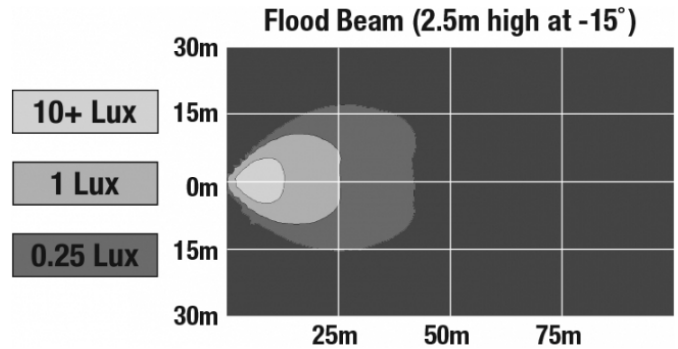

LED Work Light - Model 880 XD

PRODUCT INFORMATION

Description	12-24V LED Work Light with Flood Beam Pattern & On/Off Switch
Height	133.35 mm / 5.25 in
Width	137.16 mm / 5.4 in
Depth	47.75 mm / 1.88 in
Shape	Rectangular
Outer Lens Material	Polycarbonate
Outer Lens Color	Clear
Housing Material	Polycarbonate
Housing Color	Black
Mounting Hardware Description	(x1) 5/16"-18 x 1.00" Mounting Bolt
Mounting Type	Universal Pedestal Mount
Minimum Operating Temperature	-40 °C / -40 °F
Maximum Operating Temperature	65 °C / 149 °F
Connector or Wiring	Integrated 2-Pin Deutsch Weather-Proof Socket (DT04-2P)
Mating Connector	2-Pin Deutsch Weather-Proof Plug (DT06-2S)
Product Weight	0.82 lbs / 0.37 kgs
Shipping Weight	1.16 lbs / 0.53 kgs

J.W. SPEAKER
Engineered. Lighting. Solutions.

LED Work Light - Model 880 XD

PHOTOMETRIC SPECIFICATIONS

Raw Lumen Output	1,680
Effective Lumen Output	700
Nominal LED Color Temperature	5000 K
Beam Pattern(s)	Forward Lighting - Flood (Standard)