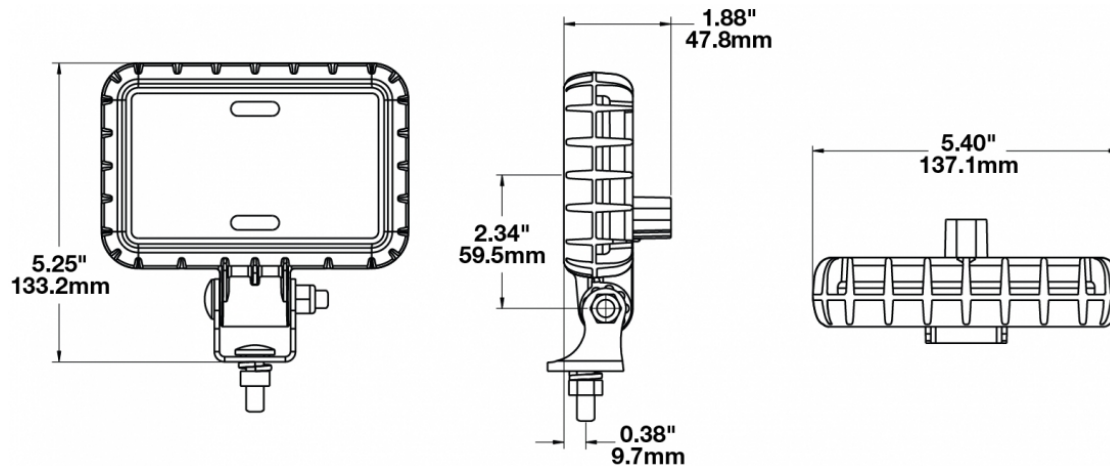

## PRODUCT INFORMATION

<b>Description</b>	12-24V LED Work Light with Flood Beam Pattern & On/Off Switch
<b>Height</b>	133.35 mm / 5.25 in
<b>Width</b>	137.16 mm / 5.4 in
<b>Depth</b>	47.75 mm / 1.88 in
<b>Shape</b>	Rectangular
<b>Outer Lens Material</b>	Polycarbonate
<b>Outer Lens Color</b>	Clear
<b>Housing Material</b>	Polycarbonate
<b>Housing Color</b>	Black
<b>Mounting Hardware Description</b>	(x1) 5/16"-18 x 1.00" Mounting Bolt
<b>Mounting Type</b>	Universal Pedestal Mount
<b>Minimum Operating Temperature</b>	-40 °C / -40 °F
<b>Maximum Operating Temperature</b>	65 °C / 149 °F
<b>Connector or Wiring</b>	Integrated 2-Pin Deutsch Weather-Proof Socket (DT04-2P)
<b>Mating Connector</b>	2-Pin Deutsch Weather-Proof Plug (DT06-2S)
<b>Product Weight</b>	1.16 lbs / 0.53 kgs

## PRODUCT DIMENSIONS