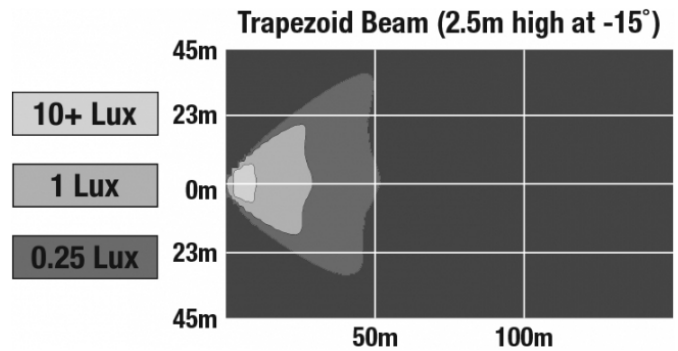

J.W. SPEAKER
Engineered. Lighting. Solutions.

LED Work Light - Model 880 XD

PHOTOMETRIC SPECIFICATIONS

Raw Lumen Output	1,680
Effective Lumen Output	700
Nominal LED Color Temperature	5000 K
Beam Pattern(s)	Forward Lighting - Trapezoid