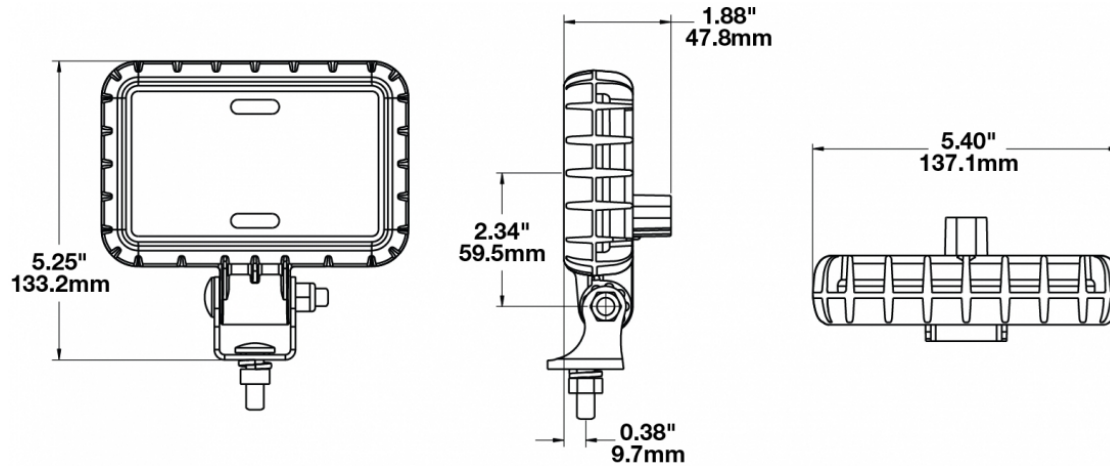

LED Work Light - Model 880 XD

PRODUCT INFORMATION

Description	12-24V LED Work Light with Trapezoid Beam Pattern & On/Off Switch
Height	133.35 mm / 5.25 in
Width	137.16 mm / 5.4 in
Depth	47.75 mm / 1.88 in
Shape	Rectangular
Outer Lens Material	Polycarbonate
Outer Lens Color	Clear
Housing Material	Polycarbonate
Housing Color	Black
Mounting Hardware Description	(x1) 5/16"-18 x 1.00" Mounting Bolt
Mounting Type	Universal Pedestal Mount
Minimum Operating Temperature	-40 °C / -40 °F
Maximum Operating Temperature	65 °C / 149 °F
Connector or Wiring	Integrated 2-Pin Deutsch Weather-Proof Socket (DT04-2P)
Mating Connector	2-Pin Deutsch Weather-Proof Plug (DT06-2S)
Product Weight	0.82 lbs / 0.37 kgs
Shipping Weight	2.16 lbs / 0.98 kgs

PRODUCT DIMENSIONS

ELECTRICAL SPECIFICATIONS

Input Voltage	12-24V DC
Operating Voltage	9-32V DC
Transient Spike Protection	330V Peak @ 1 HZ-100 Pulses
Red Wire	Positive
Black Wire	Negative
Current Draw	1.20A @ 12V DC 0.60A @ 24V DC

J.W. SPEAKER
Engineered. Lighting. Solutions.

LED Work Light - Model 880 XD

PHOTOMETRIC SPECIFICATIONS

Raw Lumen Output	1,680
Effective Lumen Output	700
Nominal LED Color Temperature	5000 K
Beam Pattern(s)	Forward Lighting - Trapezoid