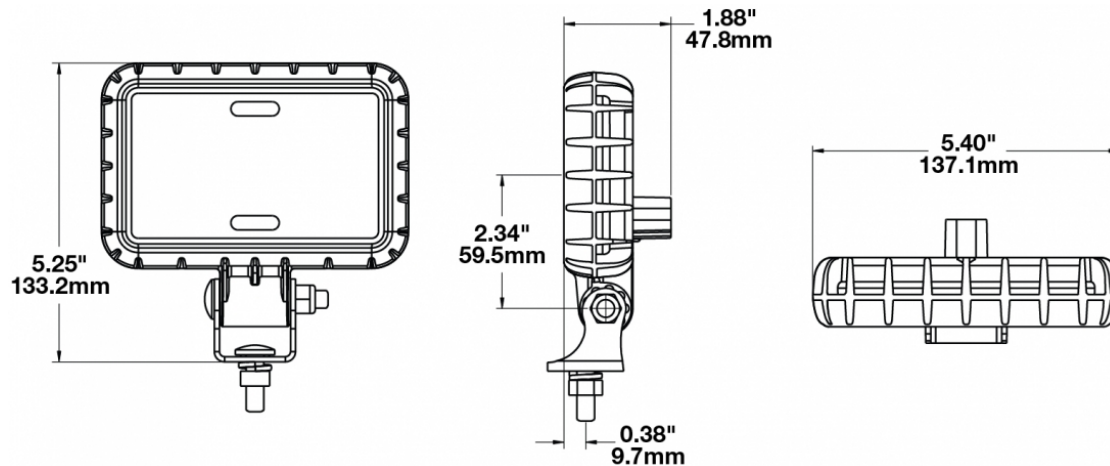

LED Work Light - Model 880 XD

PRODUCT INFORMATION

Description	12-24V LED Work Light with Trapezoid Beam Pattern & On/Off Switch
Height	133.35 mm / 5.25 in
Width	137.16 mm / 5.4 in
Depth	47.75 mm / 1.88 in
Shape	Rectangular
Outer Lens Material	Polycarbonate
Outer Lens Color	Clear
Housing Material	Polycarbonate
Housing Color	Black
Mounting Hardware Description	(x1) 5/16"-18 x 1.00" Mounting Bolt
Mounting Type	Universal Pedestal Mount
Minimum Operating Temperature	-40 °C / -40 °F
Maximum Operating Temperature	65 °C / 149 °F
Connector or Wiring	Integrated 2-Pin Deutsch Weather-Proof Socket (DT04-2P)
Mating Connector	2-Pin Deutsch Weather-Proof Plug (DT06-2S)
Product Weight	1.16 lbs / 0.53 kgs
Shipping Weight	2.16 lbs / 0.98 kgs

PRODUCT DIMENSIONS

ELECTRICAL SPECIFICATIONS

Input Voltage	12-24V DC
Operating Voltage	9-32V DC
Transient Spike Protection	330V Peak @ 1 HZ-100 Pulses
Red Wire	Positive
Black Wire	Negative
Current Draw	1.20A @ 12V DC 0.60A @ 24V DC

J.W. SPEAKER
Engineered. Lighting. Solutions.

LED Work Light - Model 880 XD

PHOTOMETRIC SPECIFICATIONS

Raw Lumen Output	1,680
Effective Lumen Output	700
Nominal LED Color Temperature	5000 K
Beam Pattern(s)	Forward Lighting - Trapezoid