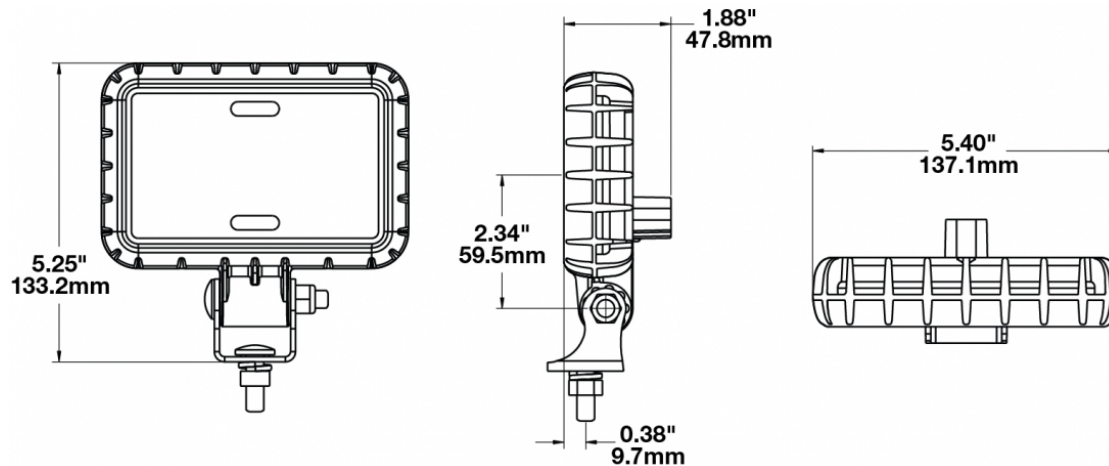

LED Work Light - Model 880 XD

PRODUCT INFORMATION

Description	12-24V LED Work Light with Flood Beam Pattern
Height	133.35 mm / 5.25 in
Width	137.16 mm / 5.4 in
Depth	47.75 mm / 1.88 in
Shape	Rectangular
Outer Lens Material	Polycarbonate
Outer Lens Color	Clear
Housing Material	Polycarbonate
Housing Color	Black
Mounting Hardware Description	(x1) 5/16"-18 x 1.00" Mounting Bolt
Mounting Type	Universal Pedestal Mount
Minimum Operating Temperature	-40 °C / -40 °F
Maximum Operating Temperature	65 °C / 149 °F
Connector or Wiring	Integrated 2-Pin Deutsch Weather-Proof Socket (DT04-2P)
Mating Connector	2-Pin Deutsch Weather-Proof Plug (DT06-2S)
Product Weight	1.16 lbs / 0.53 kgs
Shipping Weight	1.16 lbs / 0.53 kgs

PRODUCT DIMENSIONS

ELECTRICAL SPECIFICATIONS

Input Voltage	12-24V DC
Operating Voltage	9-32V DC
Transient Spike Protection	330V Peak @ 1 HZ-100 Pulses
Red Wire	Positive
Black Wire	Negative
Current Draw	1.30A @ 12V DC 0.70A @ 24V DC

J.W. SPEAKER
Engineered. Lighting. Solutions.

LED Work Light - Model 880 XD

PHOTOMETRIC SPECIFICATIONS

Raw Lumen Output	1,680
Effective Lumen Output	900
Nominal LED Color Temperature	5000 K
Beam Pattern(s)	Forward Lighting - Flood (Standard)