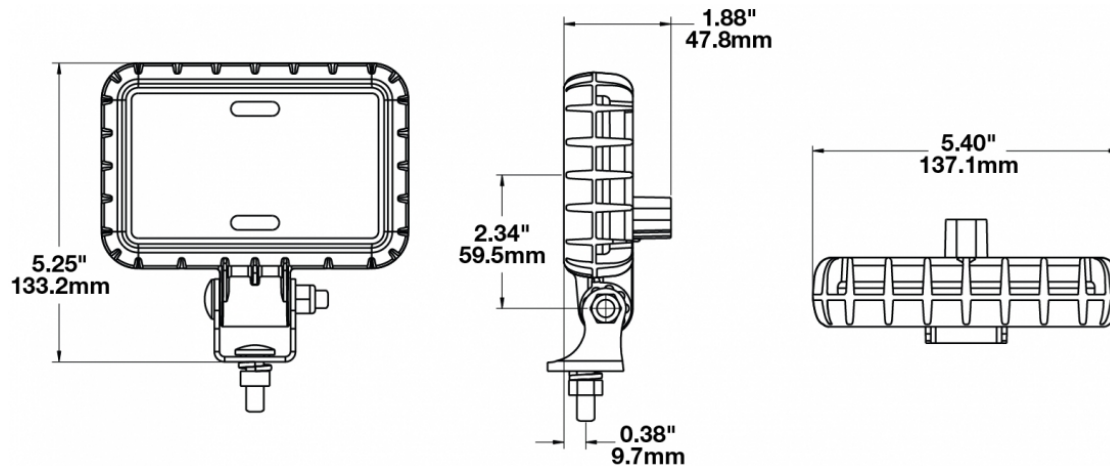

LED Work Light - Model 880 XD

PRODUCT INFORMATION

Description	12-24V LED Work Light with Flood Beam Pattern
Height	133.35 mm / 5.25 in
Width	137.16 mm / 5.4 in
Depth	47.75 mm / 1.88 in
Shape	Rectangular
Outer Lens Material	Polycarbonate
Outer Lens Color	Clear
Housing Material	Polycarbonate
Housing Color	Black
Mounting Hardware Description	(x1) 5/16"-18 x 1.00" Mounting Bolt
Mounting Type	Universal Pedestal Mount
Minimum Operating Temperature	-40 °C / -40 °F
Maximum Operating Temperature	65 °C / 149 °F
Connector or Wiring	Integrated 2-Pin Deutsch Weather-Proof Socket (DT04-2P)
Mating Connector	2-Pin Deutsch Weather-Proof Plug (DT06-2S)
Product Weight	1.16 lbs / 0.53 kgs
Shipping Weight	1.16 lbs / 0.53 kgs

PRODUCT DIMENSIONS

ELECTRICAL SPECIFICATIONS

Input Voltage	12-24V DC
Operating Voltage	9-32V DC
Transient Spike Protection	330V Peak @ 1 HZ-100 Pulses
Red Wire	Positive
Black Wire	Negative
Current Draw	1.30A @ 12V DC 0.70A @ 24V DC

J.W. SPEAKER
Engineered. Lighting. Solutions.

LED Work Light - Model 880 XD

PHOTOMETRIC SPECIFICATIONS

Raw Lumen Output	1,680
Effective Lumen Output	900
Nominal LED Color Temperature	5000 K
Beam Pattern(s)	Forward Lighting - Flood (Standard)