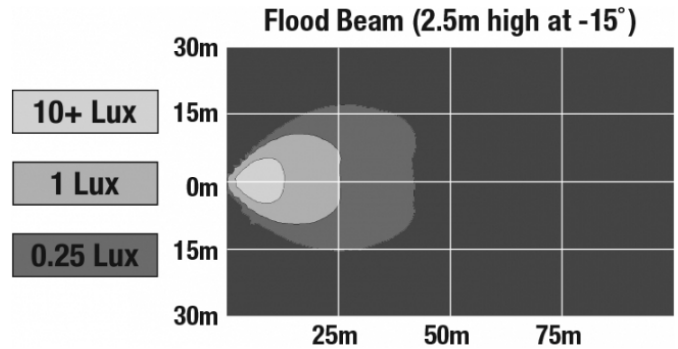

LED Work Light - Model 880 XD

PRODUCT INFORMATION

Description	12-24V LED Work Light with Flood Beam Pattern
Height	133.35 mm / 5.25 in
Width	137.16 mm / 5.4 in
Depth	47.75 mm / 1.88 in
Shape	Rectangular
Outer Lens Material	Polycarbonate
Outer Lens Color	Clear
Housing Material	Polycarbonate
Housing Color	Black
Mounting Hardware Description	(x1) 5/16"-18 x 1.00" Mounting Bolt
Mounting Type	Universal Pedestal Mount
Minimum Operating Temperature	-40 °C / -40 °F
Maximum Operating Temperature	65 °C / 149 °F
Connector or Wiring	Integrated 2-Pin Deutsch Weather-Proof Socket (DT04-2P)
Mating Connector	2-Pin Deutsch Weather-Proof Plug (DT06-2S)
Product Weight	1.16 lbs / 0.53 kgs
Shipping Weight	1.16 lbs / 0.53 kgs

J.W. SPEAKER
Engineered. Lighting. Solutions.

LED Work Light - Model 880 XD

PHOTOMETRIC SPECIFICATIONS

Raw Lumen Output	1,680
Effective Lumen Output	900
Nominal LED Color Temperature	5000 K
Beam Pattern(s)	Forward Lighting - Flood (Standard)