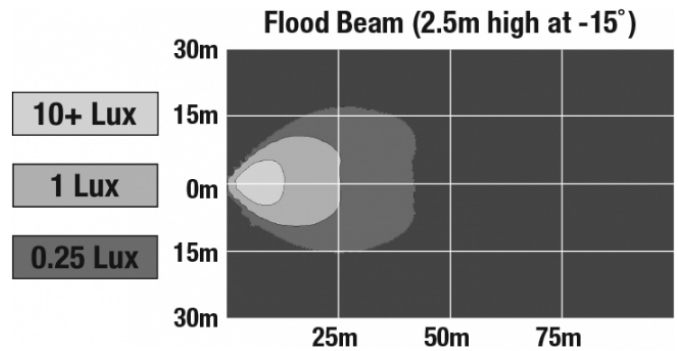

LED Work Light - Model 880 XD

PRODUCT INFORMATION

Description	12-24V LED Work Light with Flood Beam Pattern
Height	133.35 mm / 5.25 in
Width	137.16 mm / 5.4 in
Depth	47.75 mm / 1.88 in
Shape	Rectangular
Outer Lens Material	Polycarbonate
Outer Lens Color	Clear
Housing Material	Polycarbonate
Housing Color	Black
Mounting Hardware Description	(x1) 5/16"-18 x 1.00" Mounting Bolt
Mounting Type	Universal Pedestal Mount
Minimum Operating Temperature	-40 °C / -40 °F
Maximum Operating Temperature	65 °C / 149 °F
Connector or Wiring	Integrated 2-Pin Deutsch Weather-Proof Socket (DT04-2P)
Mating Connector	2-Pin Deutsch Weather-Proof Plug (DT06-2S)
Product Weight	1.16 lbs / 0.53 kgs
Shipping Weight	1.16 lbs / 0.53 kgs

J.W. SPEAKER
Engineered. Lighting. Solutions.

LED Work Light - Model 880 XD

PHOTOMETRIC SPECIFICATIONS

Raw Lumen Output	1,680
Effective Lumen Output	900
Nominal LED Color Temperature	5000 K
Beam Pattern(s)	Forward Lighting - Flood (Standard)