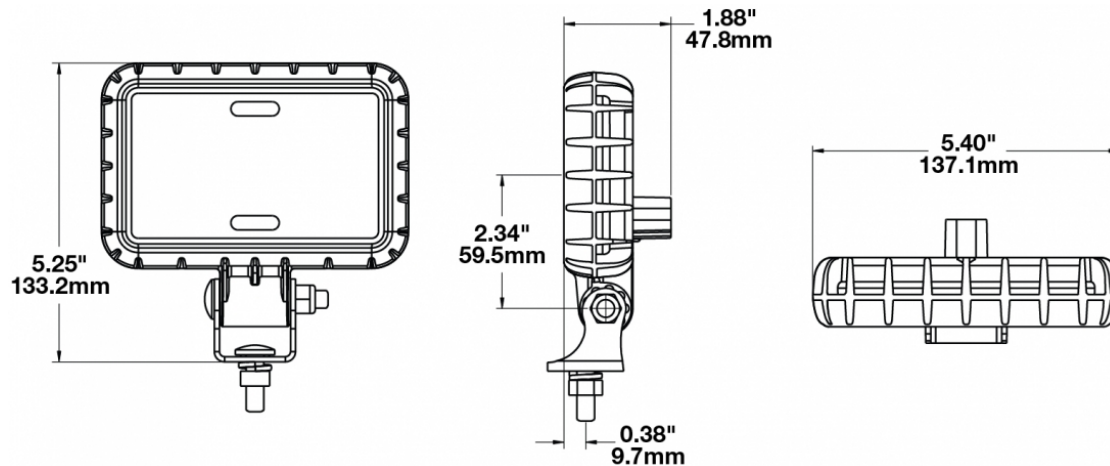

## PRODUCT INFORMATION

<b>Description</b>	12-24V LED Work Light with Trapezoid Beam Pattern
<b>Height</b>	133.35 mm / 5.25 in
<b>Width</b>	137.16 mm / 5.4 in
<b>Depth</b>	47.75 mm / 1.88 in
<b>Shape</b>	Rectangular
<b>Outer Lens Material</b>	Polycarbonate
<b>Outer Lens Color</b>	Clear
<b>Housing Material</b>	Polycarbonate
<b>Housing Color</b>	Black
<b>Mounting Hardware Description</b>	(x1) 5/16"-18 x 1.00" Mounting Bolt
<b>Mounting Type</b>	Universal Pedestal Mount
<b>Minimum Operating Temperature</b>	-40 °C / -40 °F
<b>Maximum Operating Temperature</b>	65 °C / 149 °F
<b>Connector or Wiring</b>	Integrated 2-Pin Deutsch Weather-Proof Socket (DT04-2P)
<b>Mating Connector</b>	2-Pin Deutsch Weather-Proof Plug (DT06-2S)
<b>Product Weight</b>	1.16 lbs / 0.53 kgs
<b>Shipping Weight</b>	1.16 lbs / 0.53 kgs

## PRODUCT DIMENSIONS