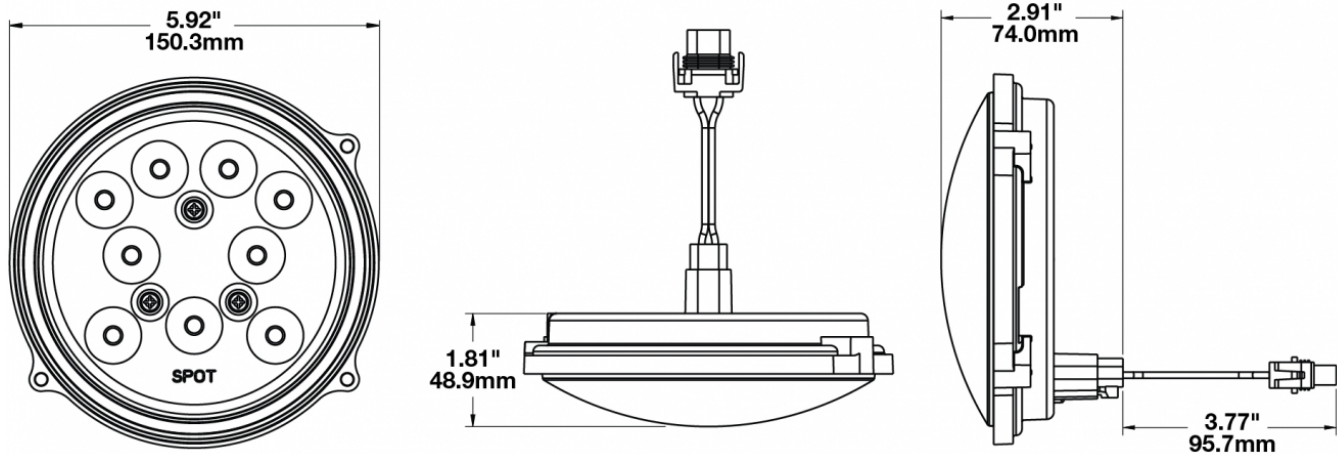

## PRODUCT INFORMATION

---

<b>Description</b>	12-24V LED Work Light with Trapezoid Beam Pattern
<b>Height</b>	150.37 mm / 5.92 in
<b>Width</b>	150.37 mm / 5.92 in
<b>Depth</b>	45.97 mm / 1.81 in
<b>Shape</b>	Round
<b>Outer Lens Material</b>	Polycarbonate
<b>Outer Lens Color</b>	Clear
<b>Housing Material</b>	Polycarbonate
<b>Housing Color</b>	Black
<b>Mounting Hardware Description</b>	Panel Mount
<b>Minimum Operating Temperature</b>	-40 °C / -40 °F
<b>Maximum Operating Temperature</b>	65 °C / 149 °F
<b>Connector or Wiring</b>	Integrated 2-Pin Deutsch Weather-Proof Socket (DT04-2P)
<b>Mating Connector</b>	None, Bare Wires
<b>Product Weight</b>	0.00 lbs / 0 kgs
<b>Shipping Weight</b>	0.19 lbs / 0.09 kgs

## PRODUCT DIMENSIONS