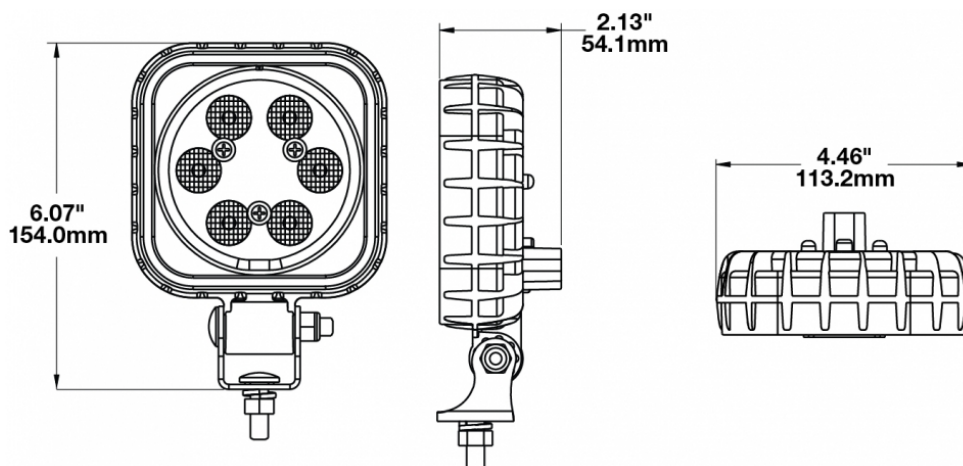

PRODUCT DIMENSIONS

Print date: 2017-05-29

© 2017 J.W. Speaker Corporation • Germantown, WI U.S.A.
www.jwspeaker.com • speaker@jwspeaker.com • 262.251.6660

J.W. SPEAKER
Engineered. Lighting. Solutions.