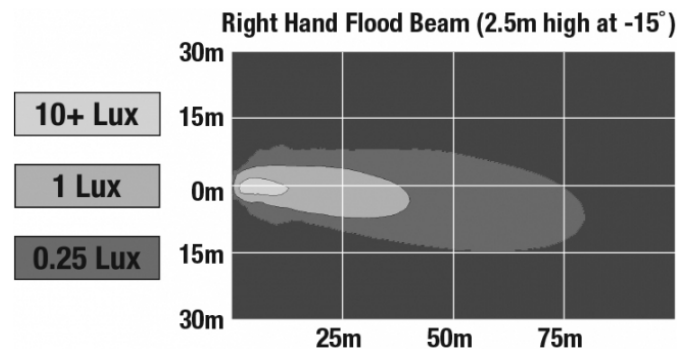

LED Work Light - Model 840 XD

PRODUCT INFORMATION

Description	12-48V LED Work Light with Right Hand Vertical Flood Beam Pattern
Height	154.18 mm / 6.07 in
Width	113.28 mm / 4.46 in
Depth	54.10 mm / 2.13 in
Shape	Square
Outer Lens Material	Polycarbonate
Outer Lens Color	Clear
Housing Material	Polycarbonate
Housing Color	Black
Mounting Hardware Description	(x1) 5/16"-18 x 1.00" Mounting Bolt
Mounting Type	Universal Pedestal Mount
Minimum Operating Temperature	-40 °C / -40 °F
Maximum Operating Temperature	65 °C / 149 °F
Connector or Wiring	Integrated 2-Pin Deutsch Weather-Proof Socket (DT04-2P)
Mating Connector	2-Pin Deutsch Weather-Proof Plug (DT06-2S)

REGULATORY STANDARDS COMPLIANCE

Buy America Standards	CISPR 12
CISPR 22	Eco Friendly
IEC IP69K	SAE J1113-13
Tested to ECE Reg. 10 (Radiated Emissions only)	UL Recognized

PHOTOMETRIC SPECIFICATIONS

Raw Lumen Output	1,080
Effective Lumen Output	780
Nominal LED Color Temperature	5000 K
Beam Pattern(s)	Forward Lighting - Flood (Vertical) Right-Hand Vertical Flood