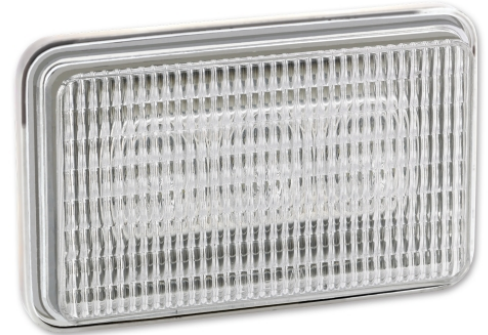

# LED Work Light - Model 803

## PRODUCT INFORMATION

---

<b>Description</b>	12-48V LED Work Light with Flood Beam Pattern
<b>Height</b>	78.23 mm / 3.08 in
<b>Width</b>	123.95 mm / 4.88 in
<b>Depth</b>	39.12 mm / 1.54 in
<b>Shape</b>	Rectangular
<b>Outer Lens Material</b>	Polycarbonate
<b>Outer Lens Color</b>	Clear
<b>Housing Material</b>	Polycarbonate
<b>Housing Color</b>	Clear
<b>Bezel Color</b>	Black
<b>Mounting Type</b>	Low Profile Mount
<b>Minimum Operating Temperature</b>	-40 °C / -40 °F
<b>Maximum Operating Temperature</b>	65 °C / 149 °F
<b>Connector or Wiring</b>	.25 Male Blade Term
<b>Mating Connector</b>	.25 Female Blade Term
<b>Product Weight</b>	0.30 lbs / 0.14 kgs
<b>Shipping Weight</b>	2.34 lbs / 1.06 kgs