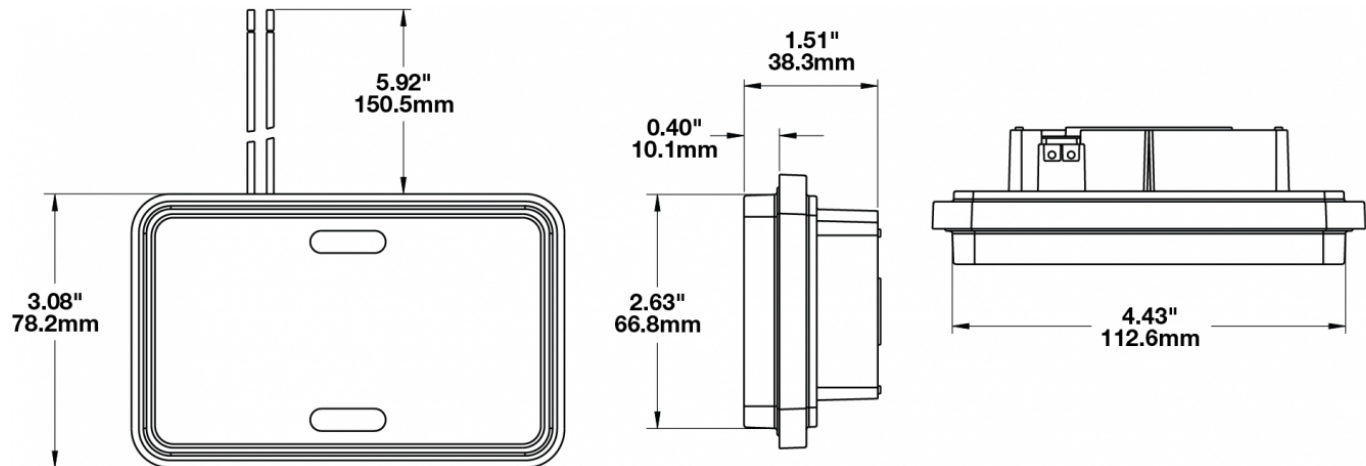

## PRODUCT INFORMATION

---

<b>Description</b>	12-48V LED Work Light with Flood Beam Pattern
<b>Height</b>	78.23 mm / 3.08 in
<b>Width</b>	123.95 mm / 4.88 in
<b>Depth</b>	39.12 mm / 1.54 in
<b>Shape</b>	Rectangular
<b>Outer Lens Material</b>	Polycarbonate
<b>Outer Lens Color</b>	Clear
<b>Housing Material</b>	Polycarbonate
<b>Housing Color</b>	Clear
<b>Bezel Color</b>	Black
<b>Mounting Type</b>	Low Profile Mount
<b>Minimum Operating Temperature</b>	-40 °C / -40 °F
<b>Maximum Operating Temperature</b>	65 °C / 149 °F
<b>Connector or Wiring</b>	.25 Male Blade Term
<b>Mating Connector</b>	.25 Female Blade Term
<b>Product Weight</b>	0.30 lbs / 0.14 kgs
<b>Shipping Weight</b>	2.34 lbs / 1.06 kgs

## PRODUCT DIMENSIONS