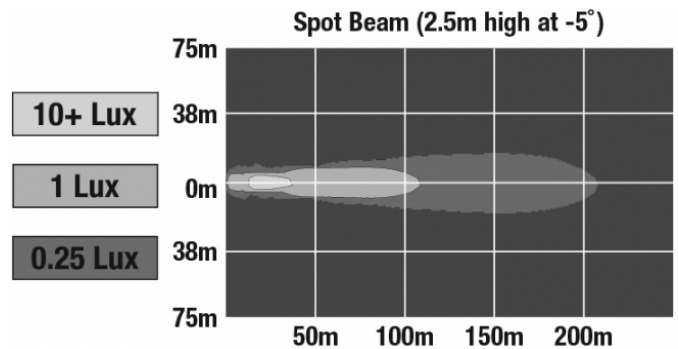

PHOTOMETRIC SPECIFICATIONS

Raw Lumen Output	900
Effective Lumen Output	700
Nominal LED Color Temperature	5000 K
Beam Pattern(s)	Forward Lighting - Spot

APPLICATIONS

Print date: 2017-08-18

© 2017 J.W. Speaker Corporation • Germantown, WI U.S.A.
 www.jwspeaker.com • speaker@jwspeaker.com • 262.251.6660