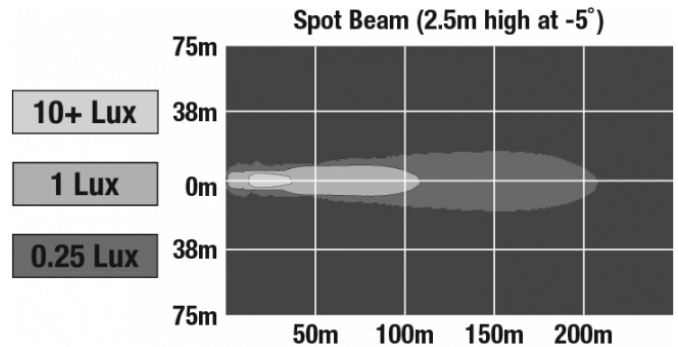

CISPR 12
 Eco Friendly
 Tested to ECE Reg. 10
 (Radiated Emissions only)

PHOTOMETRIC SPECIFICATIONS

Raw Lumen Output 900
Effective Lumen Output 700
Nominal LED Color Temperature 5000 K
Beam Pattern(s) Forward Lighting - Spot