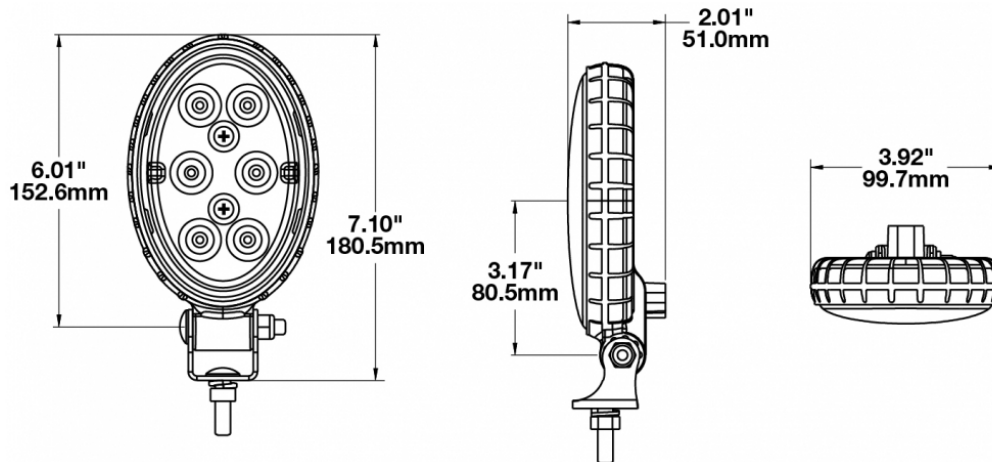

LED Work Light - Model 771 XD

PRODUCT INFORMATION

Description	12-48V LED Work Light with Spot Beam Pattern
Height	180.34 mm / 7.1 in
Width	99.57 mm / 3.92 in
Depth	51.05 mm / 2.01 in
Shape	Oval
Outer Lens Material	Polycarbonate
Outer Lens Color	Clear
Housing Material	Polycarbonate
Housing Color	Black
Mounting Hardware Description	(x1) 5/16"-18 x 1.00" Mounting Bolt
Mounting Type	Universal Pedestal Mount
Minimum Operating Temperature	-40 °C / -40 °F
Maximum Operating Temperature	65 °C / 149 °F
Connector or Wiring	Integrated 2-Pin Deutsch Weather-Proof Socket (DT04-2P)
Mating Connector	2-Pin Deutsch Weather-Proof Plug (DT06-2S)
Product Weight	0.84 lbs / 0.38 kgs

PRODUCT DIMENSIONS

ELECTRICAL SPECIFICATIONS

Input Voltage	12-48V DC
Operating Voltage	10-55V DC
Transient Spike Protection	330V Peak @ 1 HZ-100 Pulses
Red Wire	Positive
Black Wire	Negative
Current Draw	1.00A @ 12V DC 0.48A @ 24V DC 0.33A @ 36V DC 0.25A @ 48V DC

PHOTOMETRIC SPECIFICATIONS

Raw Lumen Output	900
Effective Lumen Output	700
Nominal LED Color Temperature	5000 K
Beam Pattern(s)	Forward Lighting - Spot

APPLICATIONS

Print date: 2017-08-18

© 2017 J.W. Speaker Corporation • Germantown, WI U.S.A.
 www.jwspeaker.com • speaker@jwspeaker.com • 262.251.6660