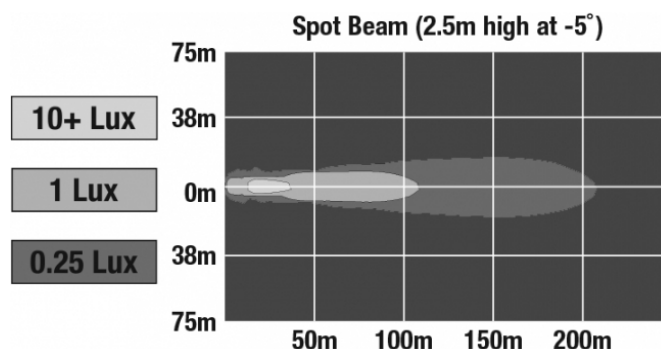

CISPR 12
 Eco Friendly
 Tested to ECE Reg. 10
 (Radiated Emissions only)

PHOTOMETRIC SPECIFICATIONS

Raw Lumen Output 900
Effective Lumen Output 700
Nominal LED Color Temperature 5000 K
Beam Pattern(s) Forward Lighting - Spot