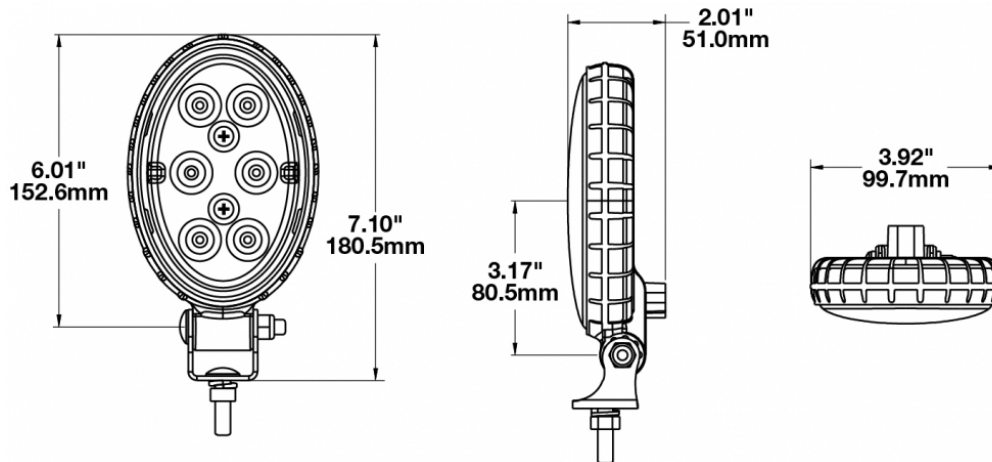

LED Work Light - Model 771 XD

PRODUCT INFORMATION

Description	12-48V LED Work Light with Spot Beam Pattern
Height	180.34 mm / 7.1 in
Width	99.57 mm / 3.92 in
Depth	51.05 mm / 2.01 in
Shape	Oval
Outer Lens Material	Polycarbonate
Outer Lens Color	Clear
Housing Material	Polycarbonate
Housing Color	Black
Mounting Hardware Description	(x1) 5/16"-18 x 1.00" Mounting Bolt
Mounting Type	Universal Pedestal Mount
Minimum Operating Temperature	-40 °C / -40 °F
Maximum Operating Temperature	65 °C / 149 °F
Connector or Wiring	Integrated 2-Pin Deutsch Weather-Proof Socket (DT04-2P)
Mating Connector	2-Pin Deutsch Weather-Proof Plug (DT06-2S)
Product Weight	0.84 lbs / 0.38 kgs

PRODUCT DIMENSIONS

ELECTRICAL SPECIFICATIONS

Input Voltage	12-48V DC
Operating Voltage	10-55V DC
Transient Spike Protection	330V Peak @ 1 HZ-100 Pulses
Red Wire	Positive
Black Wire	Negative
Current Draw	1.00A @ 12V DC 0.48A @ 24V DC 0.33A @ 36V DC 0.25A @ 48V DC