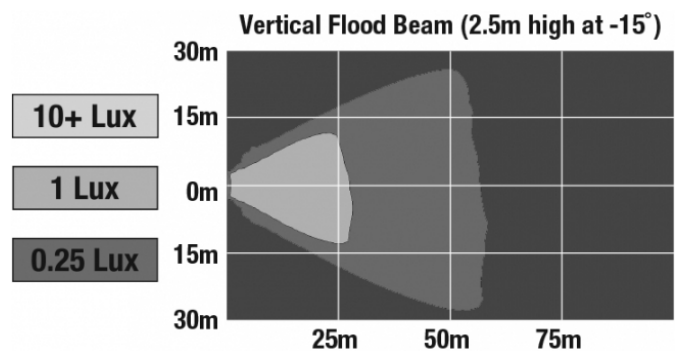

## PHOTOMETRIC SPECIFICATIONS

<b>Raw Lumen Output</b>	900
<b>Effective Lumen Output</b>	700
<b>Nominal LED Color Temperature</b>	5000 K
<b>Beam Pattern(s)</b>	Forward Lighting - Flood (Vertical)