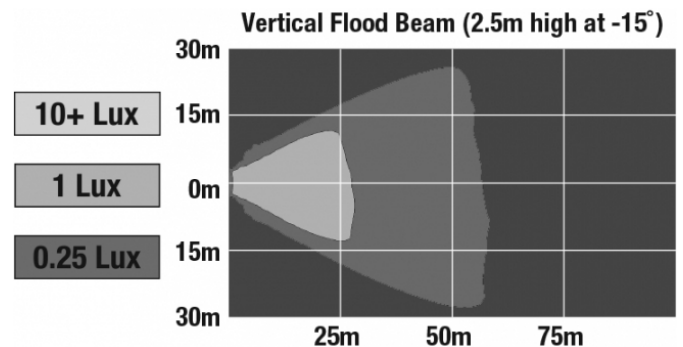

LED Work Light - Model 771 XD

REGULATORY STANDARDS COMPLIANCE

Buy America Standards

CISPR 22

IEC IP67

UL Recognized

CISPR 12

Eco Friendly

Tested to ECE Reg. 10
(Radiated Emissions only)

PHOTOMETRIC SPECIFICATIONS

Raw Lumen Output	900
Effective Lumen Output	700
Nominal LED Color Temperature	5000 K
Beam Pattern(s)	Forward Lighting - Flood (Vertical)