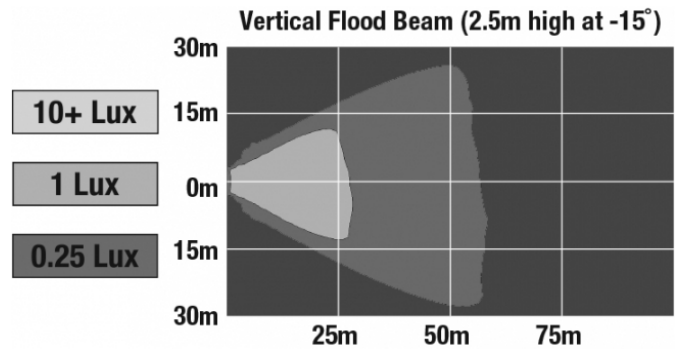

## PHOTOMETRIC SPECIFICATIONS

<b>Raw Lumen Output</b>	900
<b>Effective Lumen Output</b>	700
<b>Nominal LED Color Temperature</b>	5000 K
<b>Beam Pattern(s)</b>	Forward Lighting - Flood (Vertical)