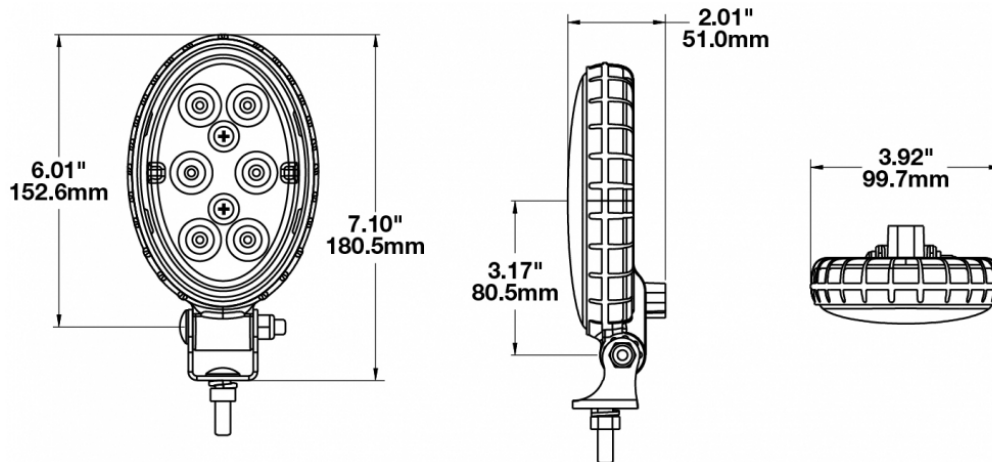

## PRODUCT INFORMATION

<b>Description</b>	12-48V LED Work Light with Vertical Flood Beam Pattern
<b>Height</b>	180.34 mm / 7.1 in
<b>Width</b>	99.57 mm / 3.92 in
<b>Depth</b>	51.05 mm / 2.01 in
<b>Shape</b>	Oval
<b>Outer Lens Material</b>	Polycarbonate
<b>Outer Lens Color</b>	Clear
<b>Housing Material</b>	Polycarbonate
<b>Housing Color</b>	Black
<b>Mounting Hardware Description</b>	(x1) 5/16"-18 x 1.00" Mounting Bolt
<b>Mounting Type</b>	Universal Pedestal Mount
<b>Minimum Operating Temperature</b>	-40 °C / -40 °F
<b>Maximum Operating Temperature</b>	65 °C / 149 °F
<b>Connector or Wiring</b>	Integrated 2-Pin Deutsch Weather-Proof Socket (DT04-2P)
<b>Mating Connector</b>	2-Pin Deutsch Weather-Proof Plug (DT06-2S)
<b>Product Weight</b>	0.84 lbs / 0.38 kgs

## PRODUCT DIMENSIONS