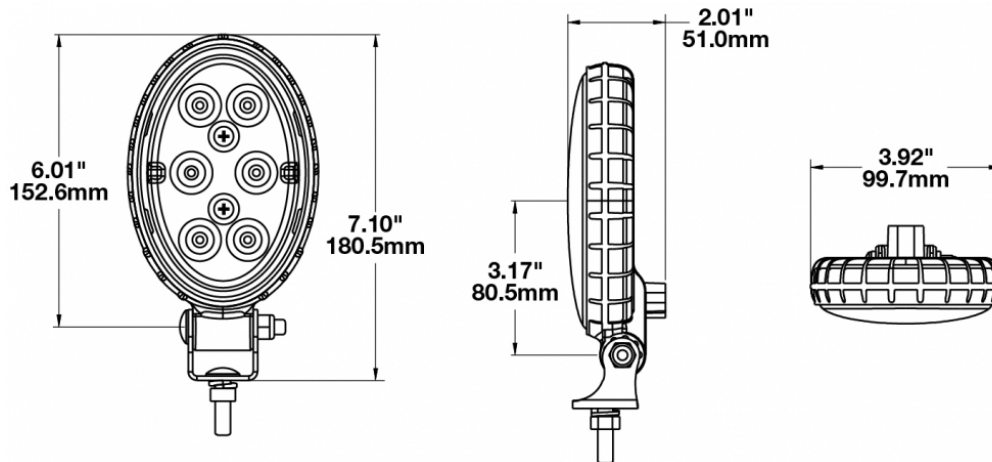

LED Work Light - Model 771 XD

PRODUCT DIMENSIONS

ELECTRICAL SPECIFICATIONS

Input Voltage	12-48V DC
Operating Voltage	10-55V DC
Transient Spike Protection	330V Peak @ 1 HZ-100 Pulses
Red Wire	Positive
Black Wire	Negative
Current Draw	1.00A @ 12V DC 0.48A @ 24V DC 0.33A @ 36V DC 0.25A @ 48V DC

Print date: 2017-12-13

© 2017 J.W. Speaker Corporation • Germantown, WI U.S.A.
www.jwspeaker.com • speaker@jwspeaker.com • 262.251.6660