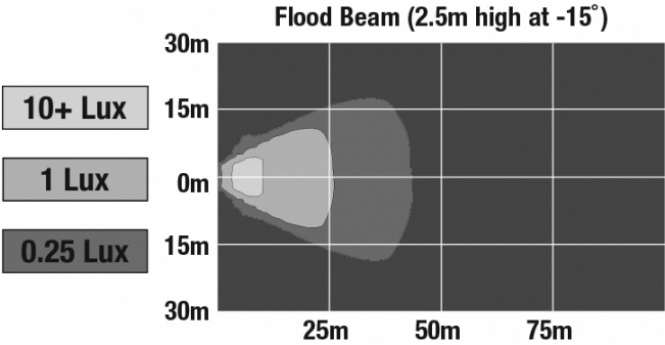

## PHOTOMETRIC SPECIFICATIONS

<b>Raw Lumen Output</b>	900
<b>Effective Lumen Output</b>	700
<b>Nominal LED Color Temperature</b>	5000 K
<b>Beam Pattern(s)</b>	Forward Lighting - Flood (Standard)