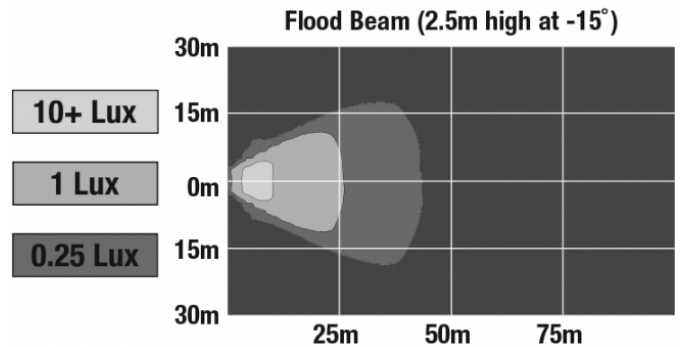

## PHOTOMETRIC SPECIFICATIONS

<b>Raw Lumen Output</b>	900
<b>Effective Lumen Output</b>	700
<b>Nominal LED Color Temperature</b>	5000 K
<b>Beam Pattern(s)</b>	Forward Lighting - Flood (Standard)