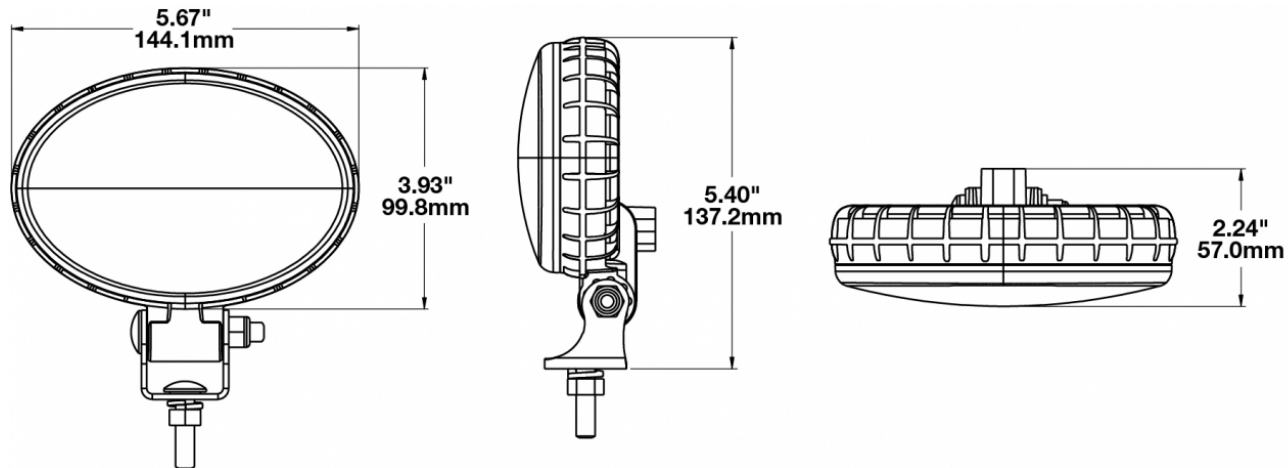

## PRODUCT INFORMATION

---

<b>Description</b>	12-48V LED Work Light with Flood Beam Pattern & PE12015792 Connector
<b>Height</b>	137.16 mm / 5.4 in
<b>Width</b>	144.02 mm / 5.67 in
<b>Depth</b>	56.90 mm / 2.24 in
<b>Shape</b>	Oval
<b>Outer Lens Material</b>	Polycarbonate
<b>Outer Lens Color</b>	Clear
<b>Housing Material</b>	Polycarbonate
<b>Housing Color</b>	Black
<b>Mounting Hardware Description</b>	(x1) 5/16"-18 x 1.00" Mounting Bolt
<b>Mounting Type</b>	Universal Pedestal Mount
<b>Minimum Operating Temperature</b>	-40 °C / -40 °F
<b>Maximum Operating Temperature</b>	65 °C / 149 °F
<b>Connector or Wiring</b>	PE12015792 Connector
<b>Mating Connector</b>	2-Pin Deutsch Weather-Proof Plug (DT06-2S)
<b>Product Weight</b>	0.54 lbs / 0.24 kgs

## PRODUCT DIMENSIONS