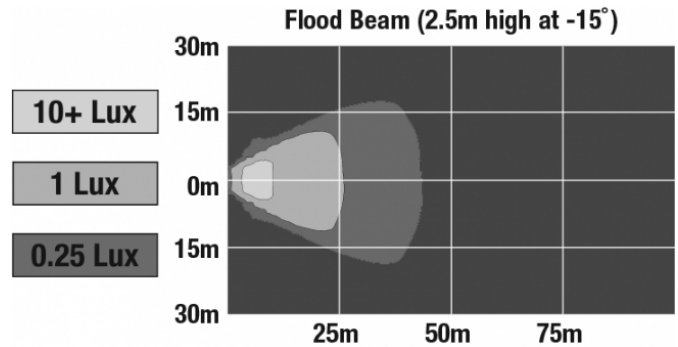

## PHOTOMETRIC SPECIFICATIONS

<b>Raw Lumen Output</b>	900
<b>Effective Lumen Output</b>	700
<b>Nominal LED Color Temperature</b>	5000 K
<b>Beam Pattern(s)</b>	Forward Lighting - Flood (Standard)