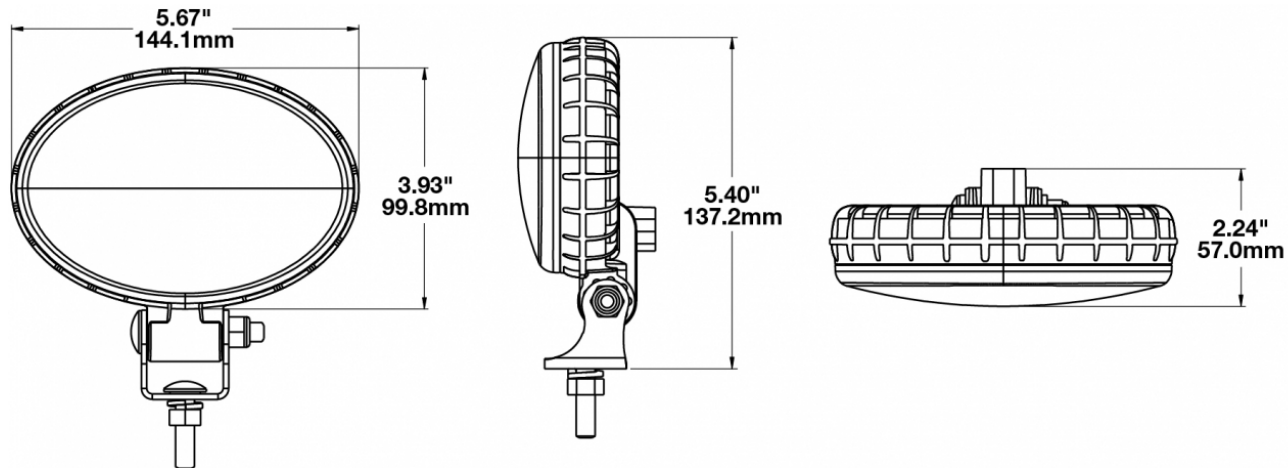

## PRODUCT INFORMATION

<b>Description</b>	12-48V LED Work Light with Flood Beam Pattern & DT04-2P Connector
<b>Height</b>	137.16 mm / 5.4 in
<b>Width</b>	144.02 mm / 5.67 in
<b>Depth</b>	56.90 mm / 2.24 in
<b>Shape</b>	Oval
<b>Outer Lens Material</b>	Polycarbonate
<b>Outer Lens Color</b>	Clear
<b>Housing Material</b>	Polycarbonate
<b>Housing Color</b>	Black
<b>Mounting Hardware Description</b>	(x1) 5/16"-18 x 1.00" Mounting Bolt
<b>Mounting Type</b>	Universal Pedestal Mount
<b>Minimum Operating Temperature</b>	-40 °C / -40 °F
<b>Maximum Operating Temperature</b>	65 °C / 149 °F
<b>Connector or Wiring</b>	Integrated 2-Pin Deutsch Weather-Proof Socket (DT04-2P)
<b>Mating Connector</b>	2-Pin Deutsch Weather-Proof Plug (DT06-2S)
<b>Product Weight</b>	0.54 lbs / 0.24 kgs
<b>Shipping Weight</b>	0.54 lbs / 0.24 kgs

## PRODUCT DIMENSIONS