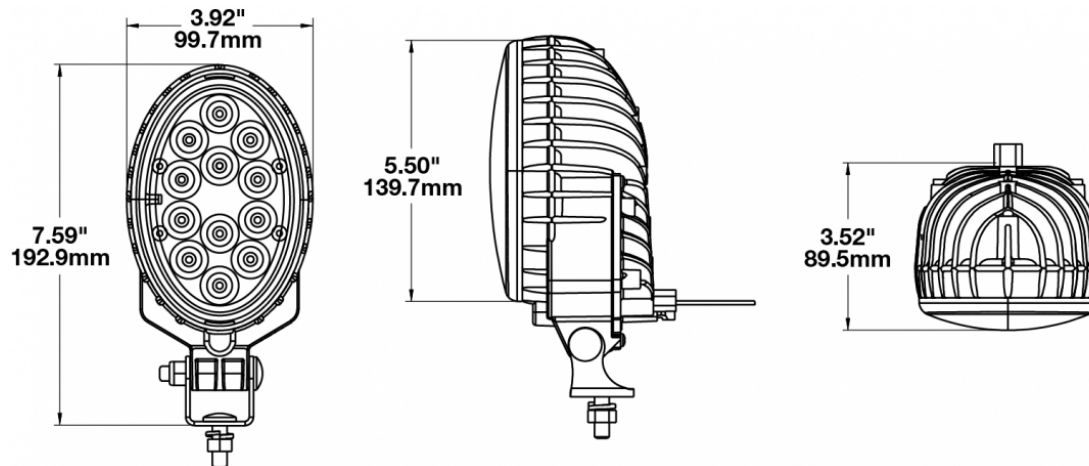

## PRODUCT INFORMATION

<b>Description</b>	24V LED Work Light with Vertical Flood Beam Pattern
<b>Height</b>	192.79 mm / 7.59 in
<b>Width</b>	99.57 mm / 3.92 in
<b>Depth</b>	89.41 mm / 3.52 in
<b>Shape</b>	Oval
<b>Outer Lens Material</b>	Glass
<b>Outer Lens Color</b>	Clear
<b>Housing Material</b>	Die-Cast Aluminum
<b>Housing Color</b>	Black
<b>Mounting Hardware Description</b>	(x1) 5/6"-18 x 0.58" Mounting Bolt
<b>Mounting Type</b>	Universal Pedestal Mount
<b>Minimum Operating Temperature</b>	-40 °C / -40 °F
<b>Maximum Operating Temperature</b>	65 °C / 149 °F
<b>Connector or Wiring</b>	Integrated 2-Pin Deutsch Weather-Proof Socket (DT04-2P)
<b>Mating Connector</b>	2-Pin Deutsch Weather-Proof Plug (DT06-2S)
<b>Product Weight</b>	2.20 lbs / 1 kgs

## PRODUCT DIMENSIONS