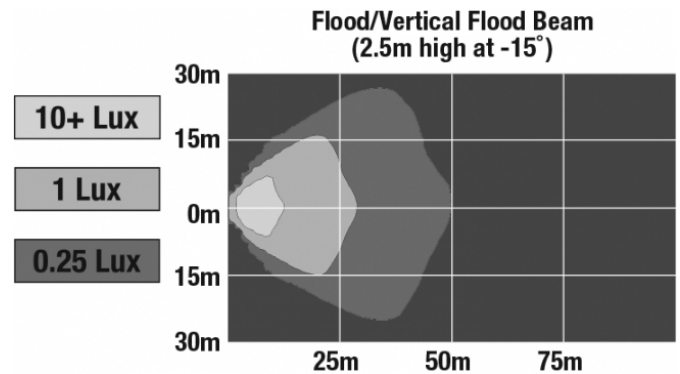

LED Work Light - Model 736

PHOTOMETRIC SPECIFICATIONS

Raw Lumen Output	2,700
Effective Lumen Output	1,400
Nominal LED Color Temperature	5000 K
Beam Pattern(s)	Forward Lighting - Flood (Vertical)