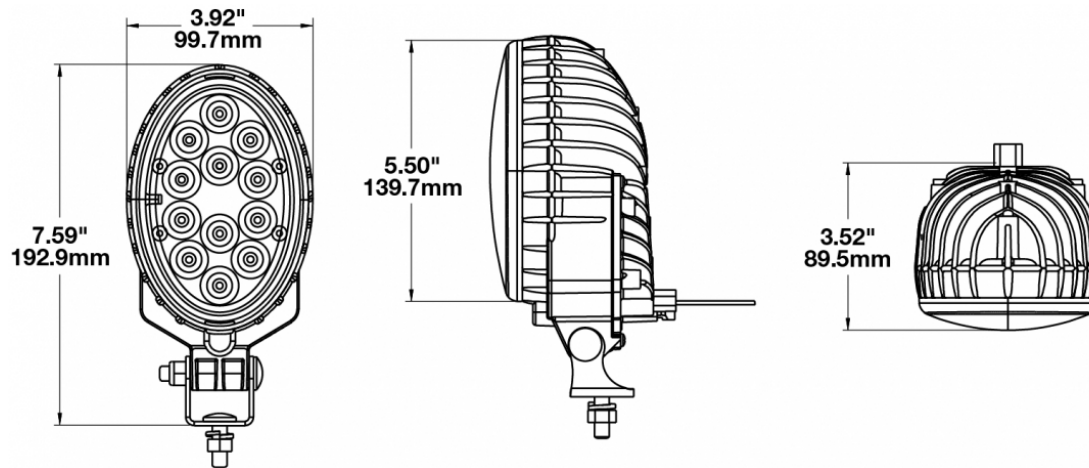

LED Work Light - Model 736

PRODUCT INFORMATION

| | |
|--------------------------------------|---|
| Description | 12V LED Work Light with Vertical Flood Beam Pattern |
| Height | 192.79 mm / 7.59 in |
| Width | 99.57 mm / 3.92 in |
| Depth | 89.41 mm / 3.52 in |
| Shape | Oval |
| Outer Lens Material | Glass |
| Outer Lens Color | Clear |
| Housing Material | Die-Cast Aluminum |
| Housing Color | Black |
| Mounting Hardware Description | (x1) 5/6"-18 x 0.58" Mounting Bolt |
| Mounting Type | Universal Pedestal Mount |
| Minimum Operating Temperature | -40 °C / -40 °F |
| Maximum Operating Temperature | 65 °C / 149 °F |
| Connector or Wiring | Integrated 2-Pin Deutsch Weather-Proof Socket (DT04-2P) |
| Mating Connector | 2-Pin Deutsch Weather-Proof Plug (DT06-2S) |
| Product Weight | 2.20 lbs / 1 kgs |
| Shipping Weight | 1.40 lbs / 0.64 kgs |

PRODUCT DIMENSIONS

ELECTRICAL SPECIFICATIONS

| | |
|-----------------------------------|-----------------------------|
| Input Voltage | 12V DC |
| Operating Voltage | 9-16V DC |
| Transient Spike Protection | 150V Peak @ 1 HZ-100 Pulses |
| Red Wire | Positive |
| Black Wire | Negative |
| Current Draw | 3.7A @ 12V DC |

LED Work Light - Model 736

PHOTOMETRIC SPECIFICATIONS

| | |
|--------------------------------------|-------------------------------------|
| Raw Lumen Output | 2,700 |
| Effective Lumen Output | 1,400 |
| Nominal LED Color Temperature | 5000 K |
| Beam Pattern(s) | Forward Lighting - Flood (Vertical) |