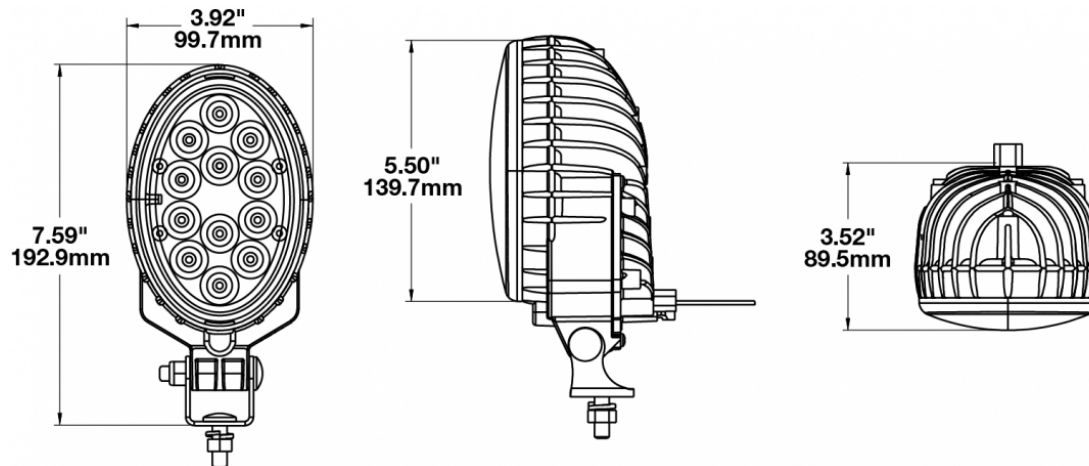

LED Work Light - Model 736

PRODUCT DIMENSIONS

ELECTRICAL SPECIFICATIONS

Input Voltage	12V DC
Operating Voltage	9-16V DC
Transient Spike Protection	150V Peak @ 1 HZ-100 Pulses
Red Wire	Positive
Black Wire	Negative
Current Draw	3.7A @ 12V DC

REGULATORY STANDARDS COMPLIANCE

Buy America Standards
IEC IP67

Eco Friendly
SAE J575

Print date: 2017-12-13

© 2017 J.W. Speaker Corporation • Germantown, WI U.S.A.
www.jwspeaker.com • speaker@jwspeaker.com • 262.251.6660

J.W. SPEAKER
Engineered. Lighting. Solutions.