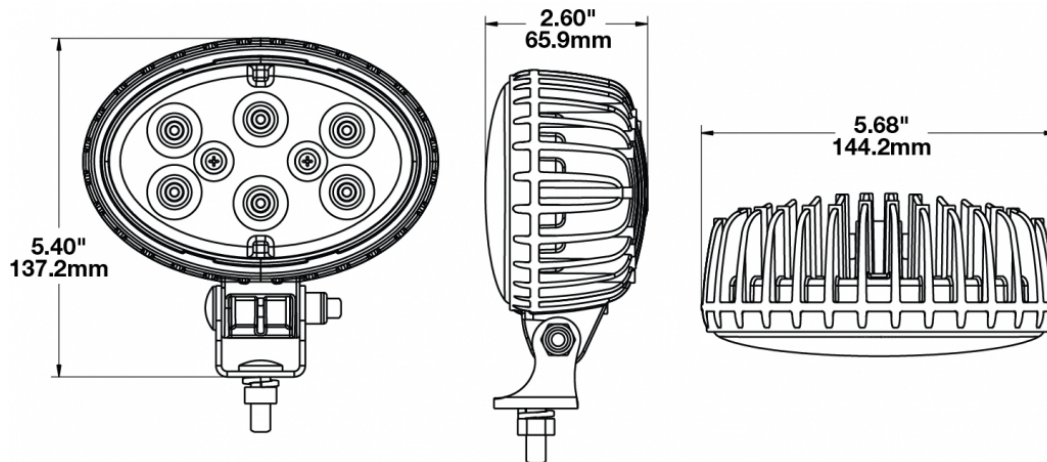

## PRODUCT INFORMATION

<b>Description</b>	12-24V LED Work Light with Flood Beam Pattern
<b>Height</b>	137.16 mm / 5.4 in
<b>Width</b>	144.27 mm / 5.68 in
<b>Depth</b>	66.04 mm / 2.6 in
<b>Shape</b>	Oval
<b>Outer Lens Material</b>	Polycarbonate
<b>Outer Lens Color</b>	Clear
<b>Housing Material</b>	Die-Cast Aluminum
<b>Housing Color</b>	Black
<b>Mounting Hardware Description</b>	(x1) 5/16"-18 x 0.58" Mounting Bolt
<b>Mounting Type</b>	Universal Pedestal Mount
<b>Minimum Operating Temperature</b>	-40 °C / -40 °F
<b>Maximum Operating Temperature</b>	65 °C / 149 °F
<b>Connector or Wiring</b>	Integrated 2-Pin Deutsch Weather-Proof Socket (DT04-2P)
<b>Mating Connector</b>	2-Pin Deutsch Weather-Proof Plug (DT06-2S)
<b>Product Weight</b>	1.55 lbs / 0.7 kgs
<b>Shipping Weight</b>	1.87 lbs / 0.85 kgs

## PRODUCT DIMENSIONS