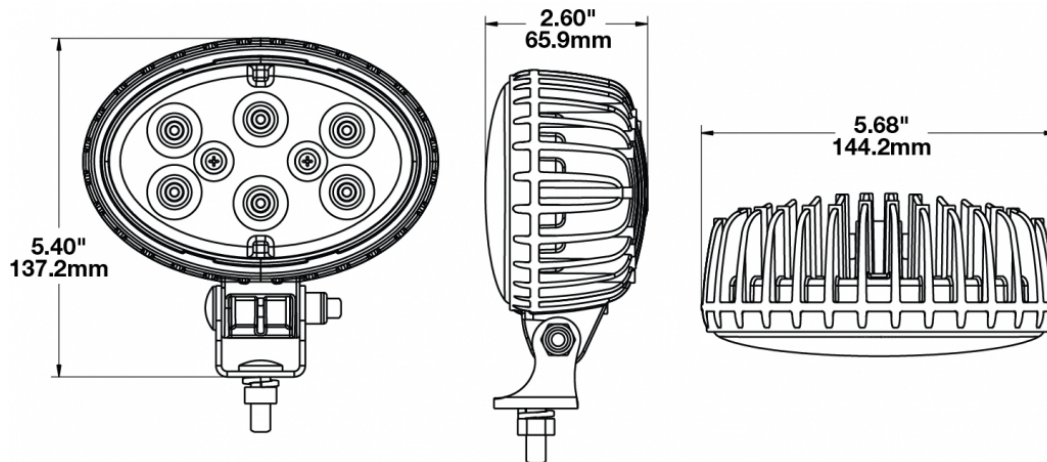

LED Work Light - Model 735

PRODUCT DIMENSIONS

ELECTRICAL SPECIFICATIONS

Input Voltage	12-24V DC
Operating Voltage	10-36V DC
Red Wire	Positive
Black Wire	Negative
Current Draw	3.50A @ 12V DC 1.75A @ 24V DC