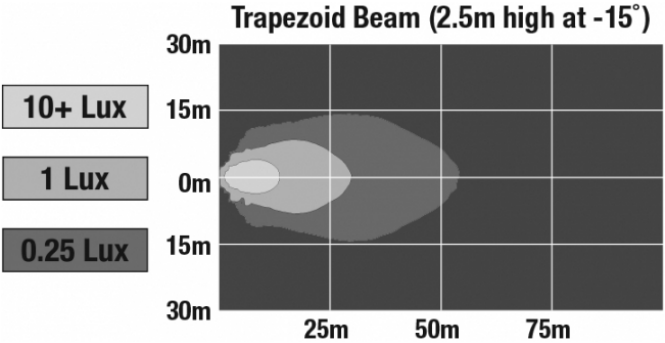

J.W. SPEAKER
Engineered. Lighting. Solutions.

LED Work Light - Model 735

PHOTOMETRIC SPECIFICATIONS

Raw Lumen Output 3,900
Effective Lumen Output 2,700
Nominal LED Color Temperature 5700 K
Beam Pattern(s) Forward Lighting - Trapezoid