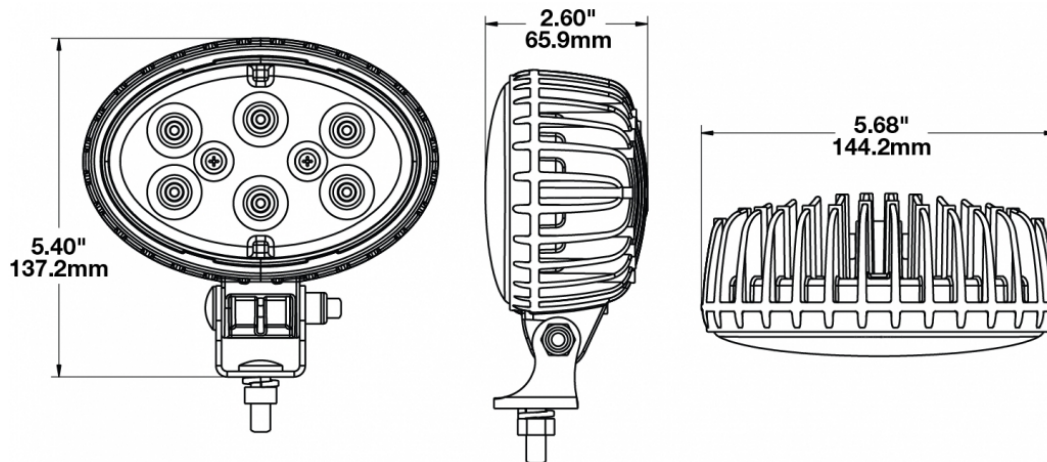

LED Work Light - Model 735

PRODUCT INFORMATION

| | |
|--------------------------------------|---|
| Description | 12-24V LED Work Light with Trapezoid Beam Pattern |
| Height | 137.16 mm / 5.4 in |
| Width | 144.27 mm / 5.68 in |
| Depth | 66.04 mm / 2.6 in |
| Shape | Oval |
| Outer Lens Material | Polycarbonate |
| Outer Lens Color | Clear |
| Housing Material | Die-Cast Aluminum |
| Housing Color | Black |
| Mounting Hardware Description | (x1) 5/16"-18 x 0.58" Mounting Bolt |
| Mounting Type | Universal Pedestal Mount |
| Minimum Operating Temperature | -40 °C / -40 °F |
| Maximum Operating Temperature | 65 °C / 149 °F |
| Connector or Wiring | Integrated 2-Pin Deutsch Weather-Proof Socket (DT04-2P) |
| Mating Connector | 2-Pin Deutsch Weather-Proof Plug (DT06-2S) |
| Product Weight | 1.55 lbs / 0.7 kgs |
| Shipping Weight | 1.87 lbs / 0.85 kgs |

PRODUCT DIMENSIONS

ELECTRICAL SPECIFICATIONS

| | |
|--------------------------|----------------------------------|
| Input Voltage | 12-24V DC |
| Operating Voltage | 10-36V DC |
| Red Wire | Positive |
| Black Wire | Negative |
| Current Draw | 3.50A @ 12V DC 1.75A @ 24V DC |

J.W. SPEAKER
Engineered. Lighting. Solutions.

LED Work Light - Model 735

PHOTOMETRIC SPECIFICATIONS

Raw Lumen Output 3,900
Effective Lumen Output 2,700
Nominal LED Color Temperature 5700 K
Beam Pattern(s) Forward Lighting - Trapezoid