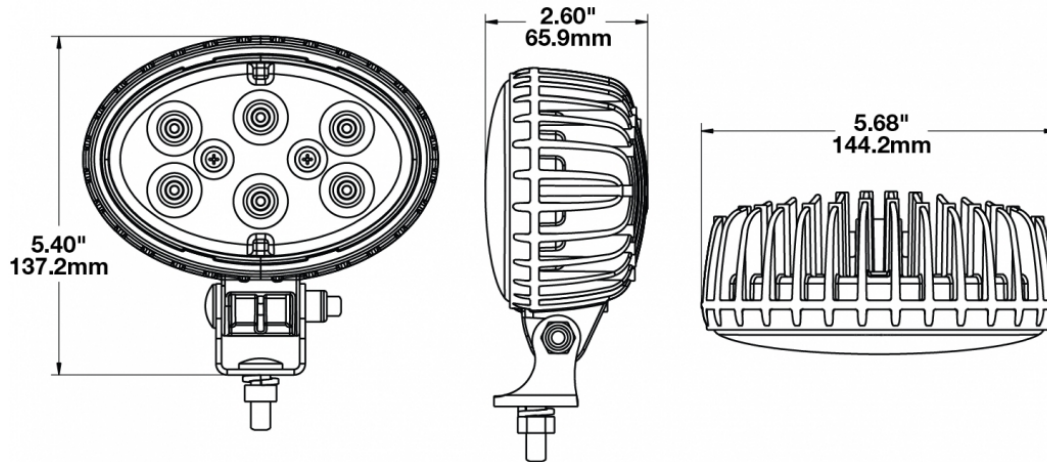

## PRODUCT INFORMATION

<b>Description</b>	12-24V LED Work Light with Spot Beam Pattern
<b>Height</b>	137.16 mm / 5.4 in
<b>Width</b>	144.27 mm / 5.68 in
<b>Depth</b>	66.04 mm / 2.6 in
<b>Shape</b>	Oval
<b>Outer Lens Material</b>	Polycarbonate
<b>Outer Lens Color</b>	Clear
<b>Housing Material</b>	Die-Cast Aluminum
<b>Housing Color</b>	Black
<b>Mounting Hardware Description</b>	(x1) 5/16"-18 x 0.58" Mounting Bolt
<b>Mounting Type</b>	Universal Pedestal Mount
<b>Minimum Operating Temperature</b>	-40 °C / -40 °F
<b>Maximum Operating Temperature</b>	65 °C / 149 °F
<b>Connector or Wiring</b>	Integrated 2-Pin Deutsch Weather-Proof Socket (DT04-2P)
<b>Mating Connector</b>	2-Pin Deutsch Weather-Proof Plug (DT06-2S)
<b>Product Weight</b>	1.55 lbs / 0.7 kgs
<b>Shipping Weight</b>	1.87 lbs / 0.85 kgs

## PRODUCT DIMENSIONS