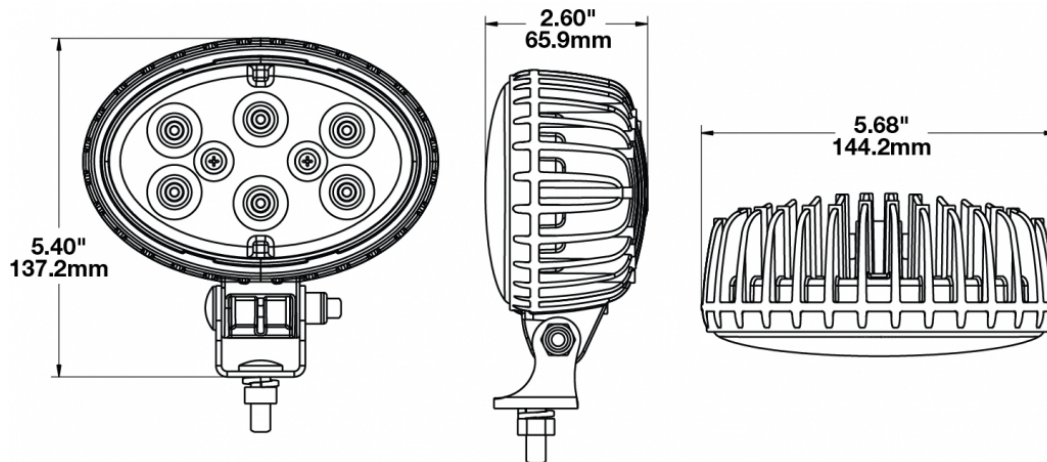

## PRODUCT INFORMATION

<b>Description</b>	12-24V LED Work Light with Spot Beam Pattern
<b>Height</b>	137.16 mm / 5.4 in
<b>Width</b>	144.27 mm / 5.68 in
<b>Depth</b>	66.04 mm / 2.6 in
<b>Shape</b>	Oval
<b>Outer Lens Material</b>	Polycarbonate
<b>Outer Lens Color</b>	Clear
<b>Housing Material</b>	Die-Cast Aluminum
<b>Housing Color</b>	Black
<b>Mounting Hardware Description</b>	(x1) 5/16"-18 x 0.58" Mounting Bolt
<b>Mounting Type</b>	Universal Pedestal Mount
<b>Minimum Operating Temperature</b>	-40 °C / -40 °F
<b>Maximum Operating Temperature</b>	65 °C / 149 °F
<b>Connector or Wiring</b>	Integrated 2-Pin Deutsch Weather-Proof Socket (DT04-2P)
<b>Mating Connector</b>	2-Pin Deutsch Weather-Proof Plug (DT06-2S)
<b>Product Weight</b>	1.55 lbs / 0.7 kgs

## PRODUCT DIMENSIONS