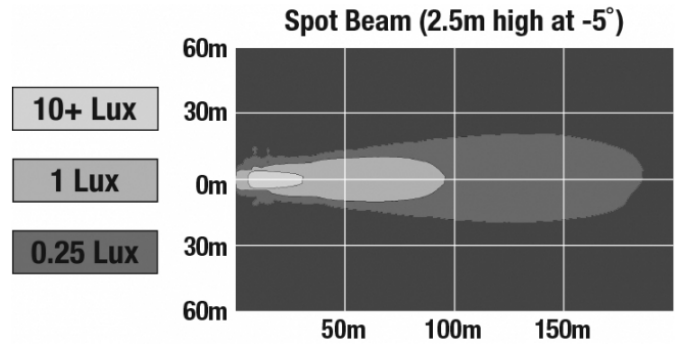

## PRODUCT DIMENSIONS

## PHOTOMETRIC SPECIFICATIONS

<b>Raw Lumen Output</b>	3,900
<b>Effective Lumen Output</b>	2,600
<b>Nominal LED Color Temperature</b>	5700 K
<b>Beam Pattern(s)</b>	Forward Lighting - Spot