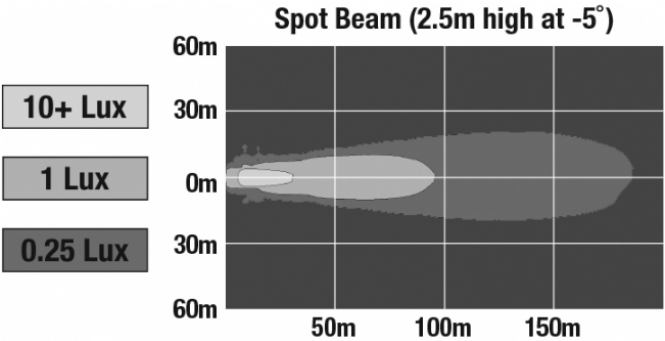

## PRODUCT DIMENSIONS

## PHOTOMETRIC SPECIFICATIONS

**Raw Lumen Output** 3,900  
**Effective Lumen Output** 2,600  
**Nominal LED Color Temperature** 5700 K  
**Beam Pattern(s)** Forward Lighting - Spot