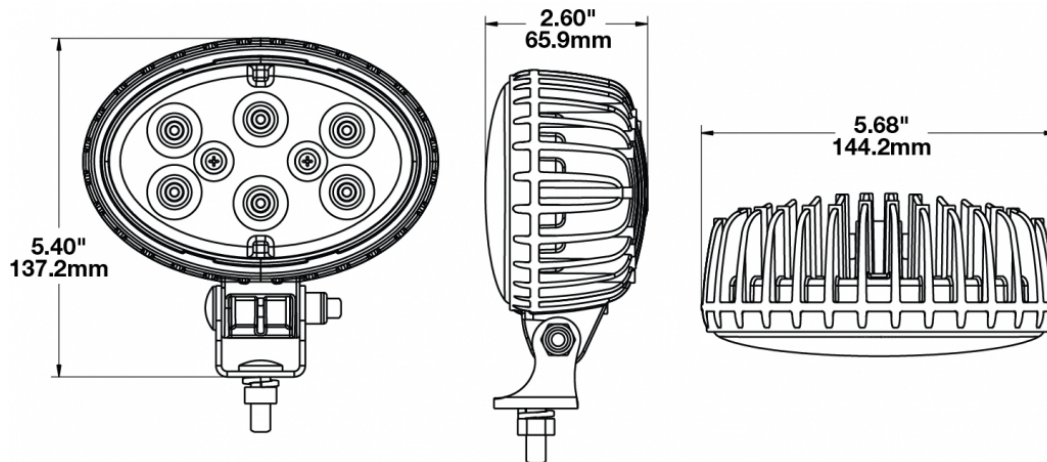

## PRODUCT INFORMATION

---

<b>Description</b>	12-24V LED Work Light with Spot Beam Pattern
<b>Height</b>	137.16 mm / 5.4 in
<b>Width</b>	144.27 mm / 5.68 in
<b>Depth</b>	66.04 mm / 2.6 in
<b>Shape</b>	Oval
<b>Outer Lens Material</b>	Polycarbonate
<b>Outer Lens Color</b>	Clear
<b>Housing Material</b>	Die-Cast Aluminum
<b>Housing Color</b>	Black
<b>Mounting Hardware Description</b>	(x1) 5/16"-18 x 0.58" Mounting Bolt
<b>Mounting Type</b>	Universal Pedestal Mount
<b>Minimum Operating Temperature</b>	-40 °C / -40 °F
<b>Maximum Operating Temperature</b>	65 °C / 149 °F
<b>Connector or Wiring</b>	Integrated 2-Pin Deutsch Weather-Proof Socket (DT04-2P)
<b>Mating Connector</b>	2-Pin Deutsch Weather-Proof Plug (DT06-2S)
<b>Product Weight</b>	1.87 lbs / 0.85 kgs
<b>Shipping Weight</b>	1.87 lbs / 0.85 kgs

## PRODUCT DIMENSIONS