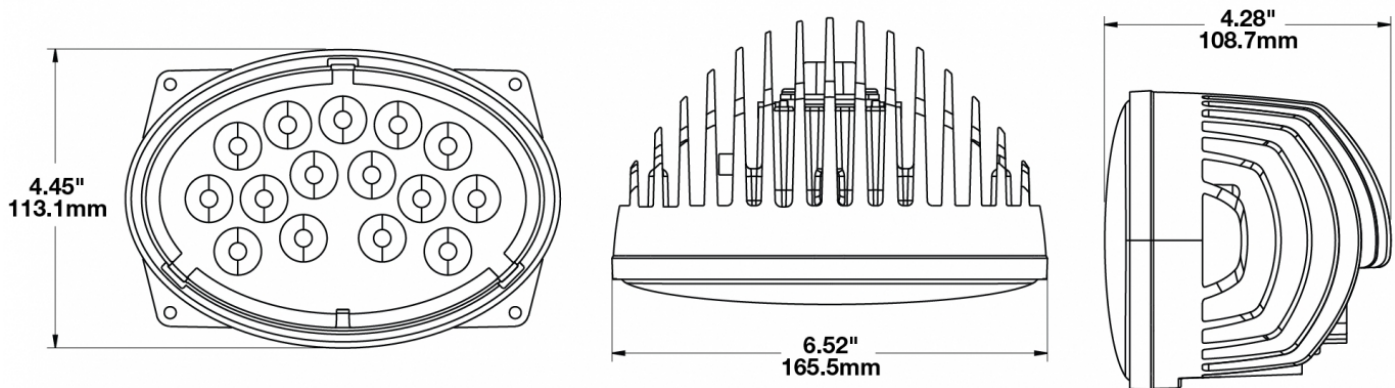

## PRODUCT INFORMATION

<b>Description</b>	12-24V LED Work Light with Flood Beam Pattern
<b>Height</b>	113.03 mm / 4.45 in
<b>Width</b>	165.61 mm / 6.52 in
<b>Depth</b>	108.71 mm / 4.28 in
<b>Shape</b>	Oval
<b>Outer Lens Material</b>	Glass
<b>Outer Lens Color</b>	Clear
<b>Housing Material</b>	Die-Cast Magnesium
<b>Housing Color</b>	Black
<b>Mounting Hardware Description</b>	(x1) 1/2"-Mounting Bolt
<b>Mounting Type</b>	4-Point Panel Mount
<b>Minimum Operating Temperature</b>	-40 °C / -40 °F
<b>Maximum Operating Temperature</b>	65 °C / 149 °F
<b>Connector or Wiring</b>	Integrated 2-Pin Deutsch Weather-Proof Socket (DT04-2P), 2-Pin Deutsch Weather-Proof Plug (DT06-2S)
<b>Product Weight</b>	2.80 lbs / 1.27 kgs
<b>Shipping Weight</b>	3.19 lbs / 1.45 kgs

## PRODUCT DIMENSIONS