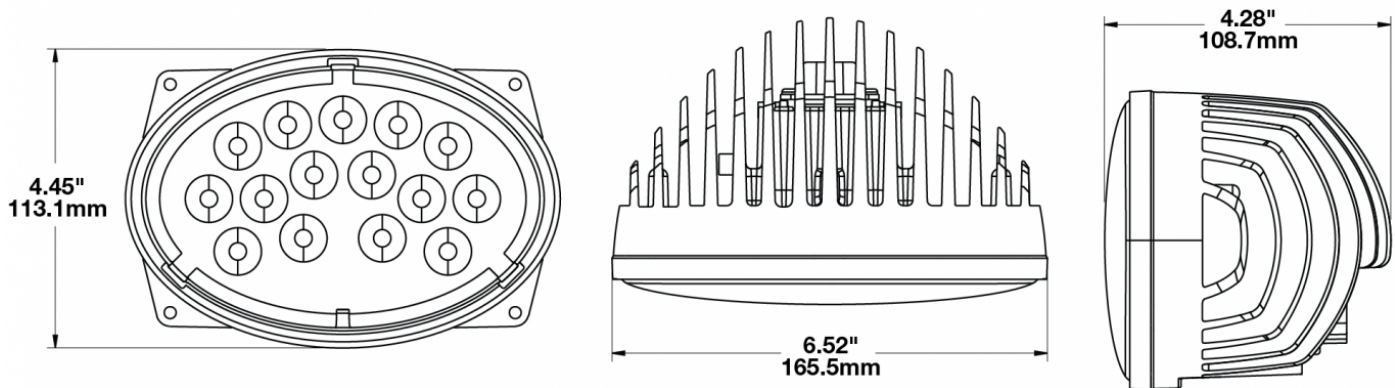

## PRODUCT INFORMATION

<b>Description</b>	12-24V LED Work Light with Trapezoid Beam Pattern
<b>Height</b>	113.03 mm / 4.45 in
<b>Width</b>	165.61 mm / 6.52 in
<b>Depth</b>	108.71 mm / 4.28 in
<b>Shape</b>	Oval
<b>Outer Lens Material</b>	Glass
<b>Outer Lens Color</b>	Clear
<b>Housing Material</b>	Die-Cast Magnesium
<b>Housing Color</b>	Black
<b>Mounting Hardware Description</b>	(x1) 1/2"-Mounting Bolt
<b>Mounting Type</b>	4-Point Panel Mount
<b>Minimum Operating Temperature</b>	-40 °C / -40 °F
<b>Maximum Operating Temperature</b>	65 °C / 149 °F
<b>Connector or Wiring</b>	Integrated 2-Pin Deutsch Weather-Proof Socket (DT04-2P), 2-Pin Deutsch Weather-Proof Plug (DT06-2S)
<b>Product Weight</b>	2.80 lbs / 1.27 kgs
<b>Shipping Weight</b>	3.19 lbs / 1.45 kgs

## PRODUCT DIMENSIONS