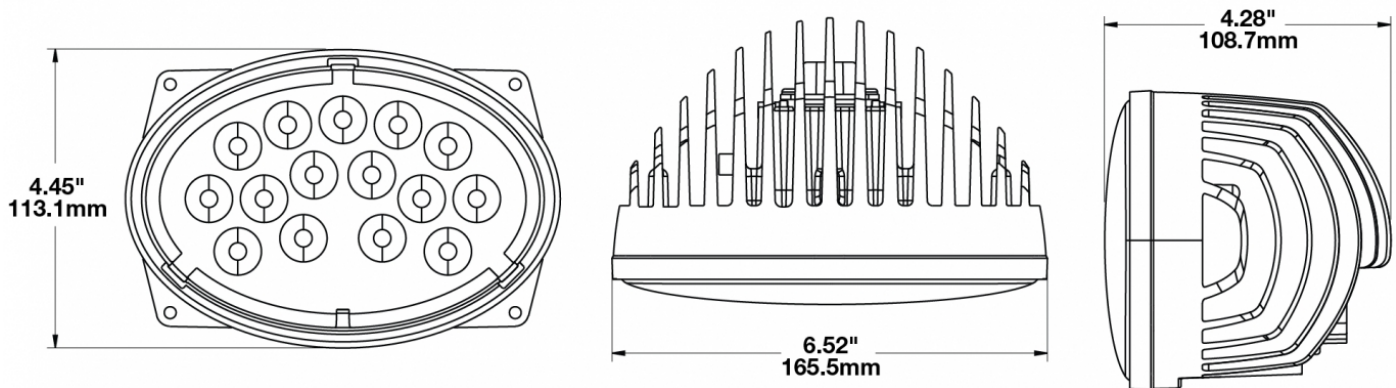

## PRODUCT INFORMATION

<b>Description</b>	12-24V LED Work Light with Trapezoid Beam Pattern
<b>Height</b>	113.03 mm / 4.45 in
<b>Width</b>	165.61 mm / 6.52 in
<b>Depth</b>	108.71 mm / 4.28 in
<b>Shape</b>	Oval
<b>Outer Lens Material</b>	Glass
<b>Outer Lens Color</b>	Clear
<b>Housing Material</b>	Die-Cast Magnesium
<b>Housing Color</b>	Black
<b>Mounting Hardware Description</b>	(x1) 1/2"-Mounting Bolt
<b>Mounting Type</b>	4-Point Panel Mount
<b>Minimum Operating Temperature</b>	-40 °C / -40 °F
<b>Maximum Operating Temperature</b>	65 °C / 149 °F
<b>Connector or Wiring</b>	Integrated 2-Pin Deutsch Weather-Proof Socket (DT04-2P), 2-Pin Deutsch Weather-Proof Plug (DT06-2S)
<b>Product Weight</b>	2.80 lbs / 1.27 kgs
<b>Shipping Weight</b>	3.19 lbs / 1.45 kgs

## PRODUCT DIMENSIONS