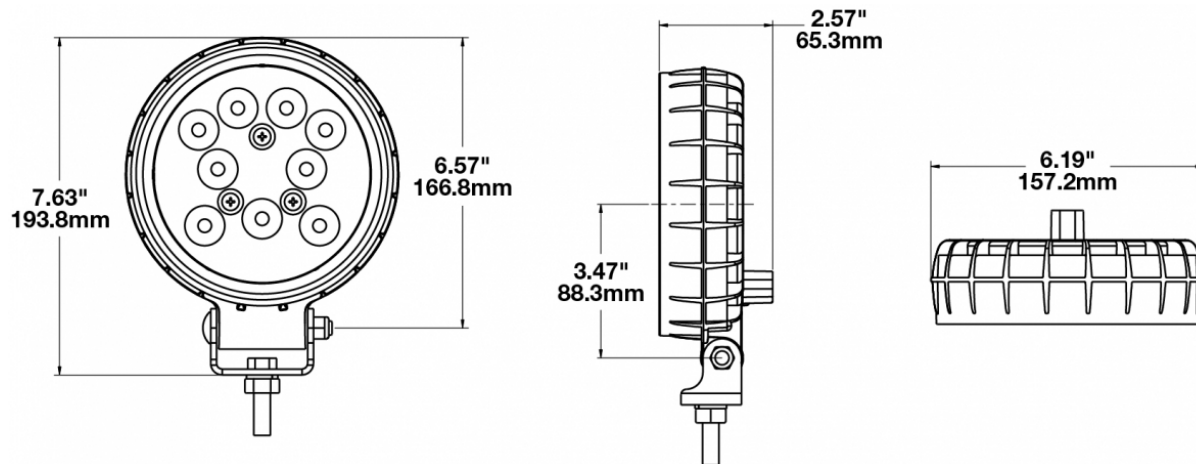

LED Work Light - Model 680 XD

PRODUCT INFORMATION

Description	12-24V LED Work Light with Spot Beam Pattern
Height	193.80 mm / 7.63 in
Width	157.23 mm / 6.19 in
Depth	65.28 mm / 2.57 in
Shape	Round
Outer Lens Material	Polycarbonate
Outer Lens Color	Clear
Housing Material	Polycarbonate
Housing Color	Black
Mounting Hardware Description	(x1) 3/8-16 x 1.5" Mounting Bolt
Mounting Type	Universal Pedestal Mount
Minimum Operating Temperature	-40 °C / -40 °F
Maximum Operating Temperature	65 °C / 149 °F
Connector or Wiring	Integrated 2-Pin Deutsch Weather-Proof Socket (DT04-2P)
Mating Connector	2-Pin Deutsch Weather-Proof Plug (DT06-2S)
Product Weight	1.40 lbs / 0.64 kgs
Shipping Weight	1.40 lbs / 0.64 kgs

PRODUCT DIMENSIONS

ELECTRICAL SPECIFICATIONS

Input Voltage	12-24V DC
Operating Voltage	10-32V DC
Transient Spike Protection	330V Peak @ 1 HZ-100 Pulses
Red Wire	Positive
Black Wire	Negative
Current Draw	2A @ 12V DC 1A @ 24V DC

PHOTOMETRIC SPECIFICATIONS

Raw Lumen Output	1,700
Effective Lumen Output	1,060
Nominal LED Color Temperature	5000 K
Beam Pattern(s)	Forward Lighting - Spot

APPLICATIONS

Print date: 2017-08-18

© 2017 J.W. Speaker Corporation • Germantown, WI U.S.A.
 www.jwspeaker.com • speaker@jwspeaker.com • 262.251.6660