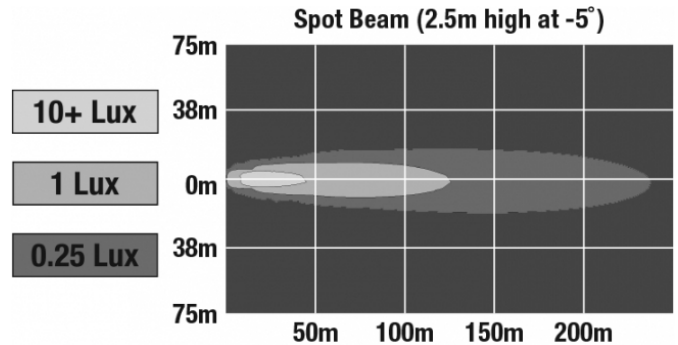

LED Work Light - Model 680 XD

PRODUCT INFORMATION

Description	12-24V LED Work Light with Spot Beam Pattern
Height	193.80 mm / 7.63 in
Width	157.23 mm / 6.19 in
Depth	65.28 mm / 2.57 in
Shape	Round
Outer Lens Material	Polycarbonate
Outer Lens Color	Clear
Housing Material	Polycarbonate
Housing Color	Black
Mounting Hardware Description	(x1) 3/8-16 x 1.5" Mounting Bolt
Mounting Type	Universal Pedestal Mount
Minimum Operating Temperature	-40 °C / -40 °F
Maximum Operating Temperature	65 °C / 149 °F
Connector or Wiring	Integrated 2-Pin Deutsch Weather-Proof Socket (DT04-2P)
Mating Connector	2-Pin Deutsch Weather-Proof Plug (DT06-2S)
Product Weight	1.40 lbs / 0.64 kgs
Shipping Weight	1.40 lbs / 0.64 kgs

PHOTOMETRIC SPECIFICATIONS

Raw Lumen Output	1,700
Effective Lumen Output	1,060
Nominal LED Color Temperature	5000 K
Beam Pattern(s)	Forward Lighting - Spot

APPLICATIONS

Print date: 2017-08-18

© 2017 J.W. Speaker Corporation • Germantown, WI U.S.A.
 www.jwspeaker.com • speaker@jwspeaker.com • 262.251.6660