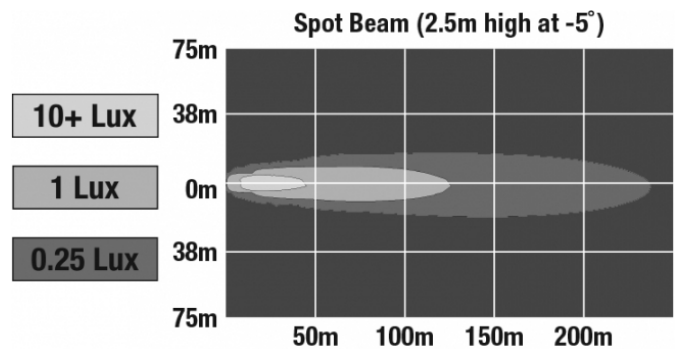

LED Work Light - Model 680 XD

PRODUCT INFORMATION

Description	12-24V LED Work Light with Spot Beam Pattern
Height	193.80 mm / 7.63 in
Width	157.23 mm / 6.19 in
Depth	65.28 mm / 2.57 in
Shape	Round
Outer Lens Material	Polycarbonate
Outer Lens Color	Clear
Housing Material	Polycarbonate
Housing Color	Black
Mounting Hardware Description	(x1) 3/8-16 x 1.5" Mounting Bolt
Mounting Type	Universal Pedestal Mount
Minimum Operating Temperature	-40 °C / -40 °F
Maximum Operating Temperature	65 °C / 149 °F
Connector or Wiring	Integrated 2-Pin Deutsch Weather-Proof Socket (DT04-2P)
Mating Connector	2-Pin Deutsch Weather-Proof Plug (DT06-2S)
Product Weight	1.40 lbs / 0.64 kgs
Shipping Weight	1.40 lbs / 0.64 kgs

PHOTOMETRIC SPECIFICATIONS

Raw Lumen Output	1,700
Effective Lumen Output	1,060
Nominal LED Color Temperature	5000 K
Beam Pattern(s)	Forward Lighting - Spot

APPLICATIONS

Print date: 2017-10-19

© 2017 J.W. Speaker Corporation • Germantown, WI U.S.A.
www.jwspeaker.com • speaker@jwspeaker.com • 262.251.6660