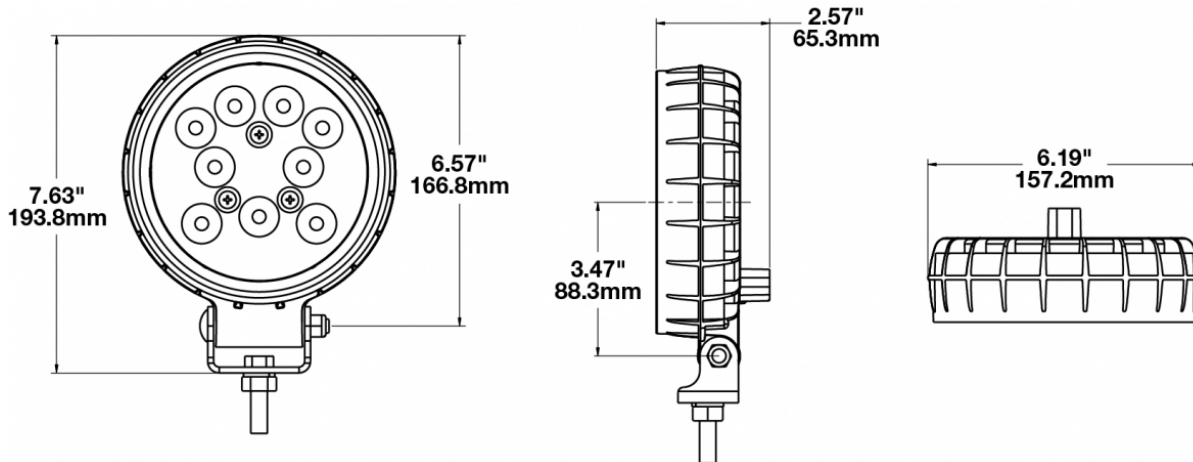

LED Work Light - Model 680 XD

PRODUCT INFORMATION

Description	12-24V LED Work Light with Spot Beam Pattern
Height	193.80 mm / 7.63 in
Width	157.23 mm / 6.19 in
Depth	65.28 mm / 2.57 in
Shape	Round
Outer Lens Material	Polycarbonate
Outer Lens Color	Clear
Housing Material	Polycarbonate
Housing Color	Black
Mounting Hardware Description	(x1) 3/8-16 x 1.5" Mounting Bolt
Mounting Type	Universal Pedestal Mount
Minimum Operating Temperature	-40 °C / -40 °F
Maximum Operating Temperature	65 °C / 149 °F
Connector or Wiring	Integrated 2-Pin Deutsch Weather-Proof Socket (DT04-2P)
Mating Connector	2-Pin Deutsch Weather-Proof Plug (DT06-2S)
Product Weight	1.40 lbs / 0.64 kgs

PRODUCT DIMENSIONS

ELECTRICAL SPECIFICATIONS

Input Voltage	12-24V DC
Operating Voltage	10-32V DC
Transient Spike Protection	330V Peak @ 1 HZ-100 Pulses
Red Wire	Positive
Black Wire	Negative
Current Draw	2A @ 12V DC 1A @ 24V DC