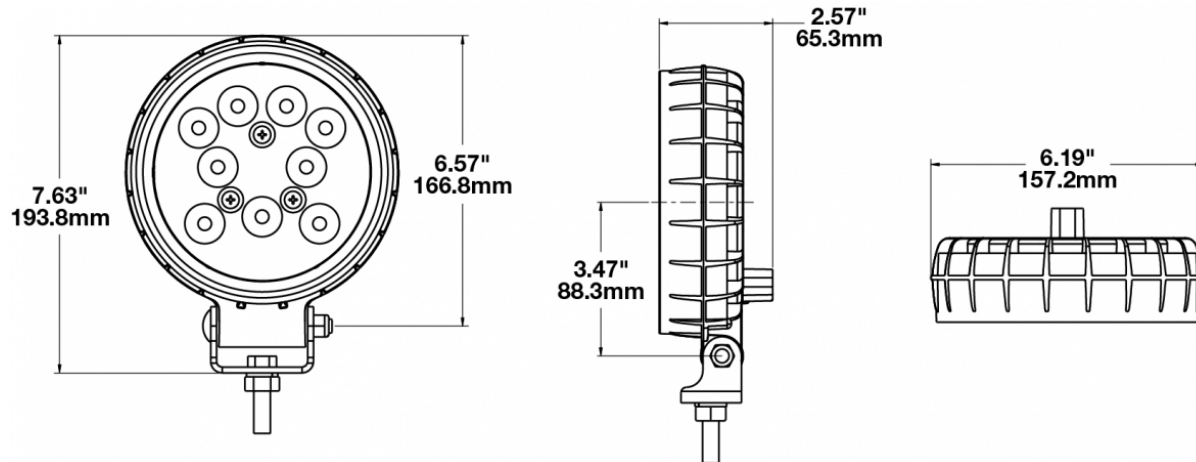

LED Work Light - Model 680 XD

PRODUCT INFORMATION

Description	12-24V LED Work Light with Spot Beam Pattern
Height	193.80 mm / 7.63 in
Width	157.23 mm / 6.19 in
Depth	65.28 mm / 2.57 in
Shape	Round
Outer Lens Material	Polycarbonate
Outer Lens Color	Clear
Housing Material	Polycarbonate
Housing Color	Black
Mounting Hardware Description	(x1) 3/8-16 x 1.5" Mounting Bolt
Mounting Type	Universal Pedestal Mount
Minimum Operating Temperature	-40 °C / -40 °F
Maximum Operating Temperature	65 °C / 149 °F
Connector or Wiring	Integrated 2-Pin Deutsch Weather-Proof Socket (DT04-2P)
Mating Connector	2-Pin Deutsch Weather-Proof Plug (DT06-2S)
Product Weight	1.40 lbs / 0.64 kgs
Shipping Weight	1.40 lbs / 0.64 kgs

PRODUCT DIMENSIONS

ELECTRICAL SPECIFICATIONS

Input Voltage	12-24V DC
Operating Voltage	10-32V DC
Transient Spike Protection	330V Peak @ 1 HZ-100 Pulses
Red Wire	Positive
Black Wire	Negative
Current Draw	2A @ 12V DC 1A @ 24V DC

PHOTOMETRIC SPECIFICATIONS

Raw Lumen Output	1,700
Effective Lumen Output	1,060
Nominal LED Color Temperature	5000 K
Beam Pattern(s)	Forward Lighting - Spot

APPLICATIONS

Print date: 2017-10-19

© 2017 J.W. Speaker Corporation • Germantown, WI U.S.A.
www.jwspeaker.com • speaker@jwspeaker.com • 262.251.6660