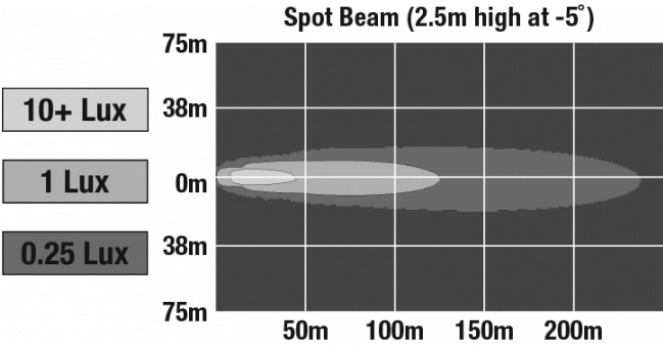

LED Work Light - Model 680 XD

PRODUCT INFORMATION

Description	12-24V LED Work Light with Spot Beam Pattern
Height	193.80 mm / 7.63 in
Width	157.23 mm / 6.19 in
Depth	65.28 mm / 2.57 in
Shape	Round
Outer Lens Material	Polycarbonate
Outer Lens Color	Clear
Housing Material	Polycarbonate
Housing Color	Black
Mounting Hardware Description	(x1) 3/8-16 x 1.5" Mounting Bolt
Mounting Type	Universal Pedestal Mount
Minimum Operating Temperature	-40 °C / -40 °F
Maximum Operating Temperature	65 °C / 149 °F
Connector or Wiring	Integrated 2-Pin Deutsch Weather-Proof Socket (DT04-2P)
Mating Connector	2-Pin Deutsch Weather-Proof Plug (DT06-2S)
Product Weight	1.40 lbs / 0.64 kgs

CISPR 12
 Eco Friendly
 SAE J1113-13

PHOTOMETRIC SPECIFICATIONS

Raw Lumen Output 1,700
Effective Lumen Output 1,060
Nominal LED Color Temperature 5000 K
Beam Pattern(s) Forward Lighting - Spot

APPLICATIONS