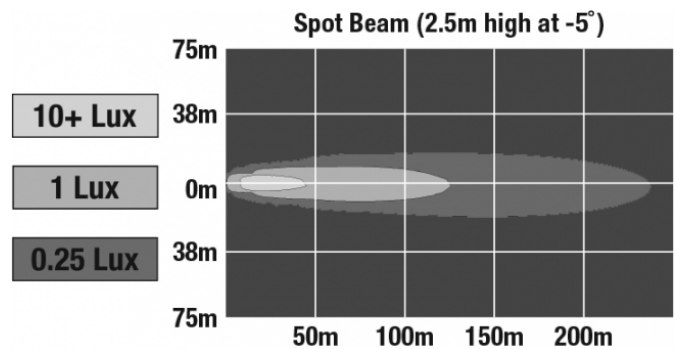

LED Work Light - Model 680 XD

PRODUCT INFORMATION

Description	12-24V LED Work Light with Spot Beam Pattern
Height	193.80 mm / 7.63 in
Width	157.23 mm / 6.19 in
Depth	65.28 mm / 2.57 in
Shape	Round
Outer Lens Material	Polycarbonate
Outer Lens Color	Clear
Housing Material	Polycarbonate
Housing Color	Black
Mounting Hardware Description	(x1) 3/8-16 x 1.5" Mounting Bolt
Mounting Type	Universal Pedestal Mount
Minimum Operating Temperature	-40 °C / -40 °F
Maximum Operating Temperature	65 °C / 149 °F
Connector or Wiring	Integrated 2-Pin Deutsch Weather-Proof Socket (DT04-2P)
Mating Connector	2-Pin Deutsch Weather-Proof Plug (DT06-2S)
Product Weight	1.40 lbs / 0.64 kgs
Shipping Weight	1.40 lbs / 0.64 kgs

CISPR 22

IEC IP69K

Tested to ECE Reg. 10
(Radiated Emissions only)

CISPR 12

Eco Friendly

SAE J1113-13

PHOTOMETRIC SPECIFICATIONS

Raw Lumen Output	1,700
Effective Lumen Output	1,060
Nominal LED Color Temperature	5000 K
Beam Pattern(s)	Forward Lighting - Spot