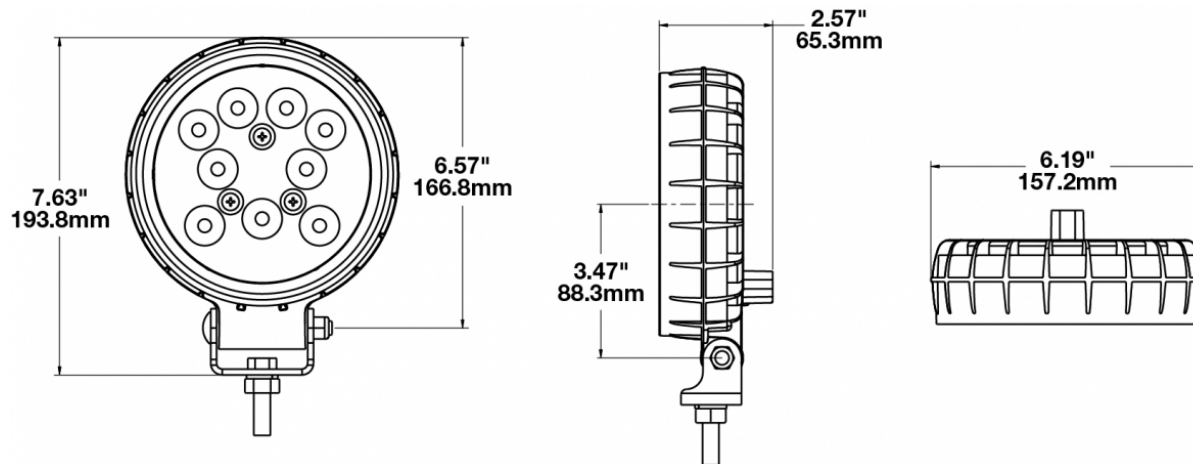

LED Work Light - Model 680 XD

PRODUCT INFORMATION

Description	12-24V LED Work Light with Spot Beam Pattern
Height	193.80 mm / 7.63 in
Width	157.23 mm / 6.19 in
Depth	65.28 mm / 2.57 in
Shape	Round
Outer Lens Material	Polycarbonate
Outer Lens Color	Clear
Housing Material	Polycarbonate
Housing Color	Black
Mounting Hardware Description	(x1) 3/8-16 x 1.5" Mounting Bolt
Mounting Type	Universal Pedestal Mount
Minimum Operating Temperature	-40 °C / -40 °F
Maximum Operating Temperature	65 °C / 149 °F
Connector or Wiring	Integrated 2-Pin Deutsch Weather-Proof Socket (DT04-2P)
Mating Connector	2-Pin Deutsch Weather-Proof Plug (DT06-2S)
Product Weight	1.40 lbs / 0.64 kgs
Shipping Weight	1.40 lbs / 0.64 kgs

PRODUCT DIMENSIONS

ELECTRICAL SPECIFICATIONS

Input Voltage	12-24V DC
Operating Voltage	10-32V DC
Transient Spike Protection	330V Peak @ 1 HZ-100 Pulses
Red Wire	Positive
Black Wire	Negative
Current Draw	2A @ 12V DC 1A @ 24V DC