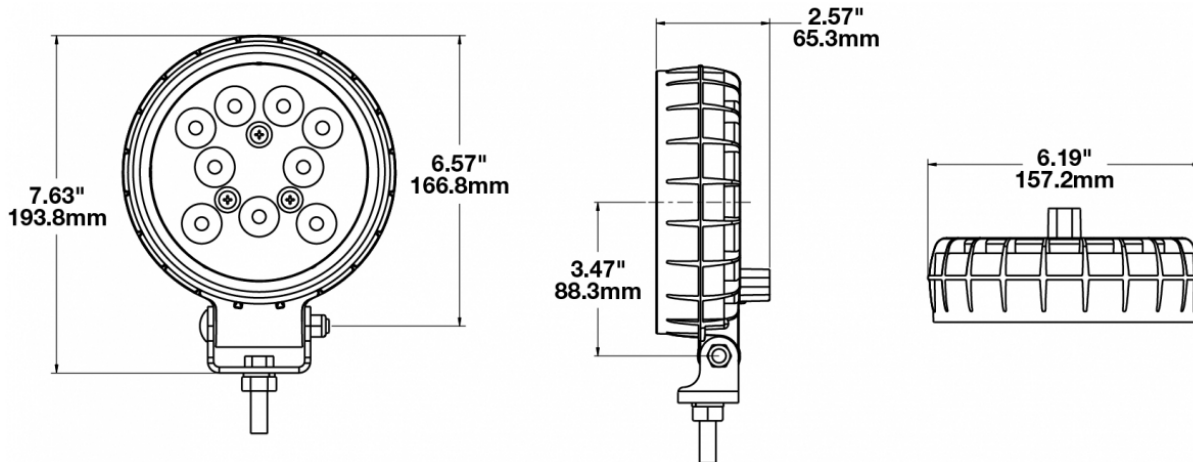

LED Work Light - Model 680 XD

PRODUCT INFORMATION

Description	12-24V LED Work Light with Trapezoid Beam Pattern
Height	193.80 mm / 7.63 in
Width	157.23 mm / 6.19 in
Depth	65.28 mm / 2.57 in
Shape	Round
Outer Lens Material	Polycarbonate
Outer Lens Color	Clear
Housing Material	Polycarbonate
Housing Color	Black
Mounting Hardware Description	(x1) 3/8-16 x 1.5" Mounting Bolt
Mounting Type	Universal Pedestal Mount
Minimum Operating Temperature	-40 °C / -40 °F
Maximum Operating Temperature	65 °C / 149 °F
Connector or Wiring	Integrated 2-Pin Deutsch Weather-Proof Socket (DT04-2P)
Mating Connector	2-Pin Deutsch Weather-Proof Plug (DT06-2S)
Product Weight	1.40 lbs / 0.64 kgs
Shipping Weight	1.40 lbs / 0.64 kgs

PRODUCT DIMENSIONS

ELECTRICAL SPECIFICATIONS

Input Voltage	12-24V DC
Operating Voltage	10-32V DC
Transient Spike Protection	330V Peak @ 1 HZ-100 Pulses
Red Wire	Positive
Black Wire	Negative
Current Draw	2A @ 12V DC 1A @ 24V DC