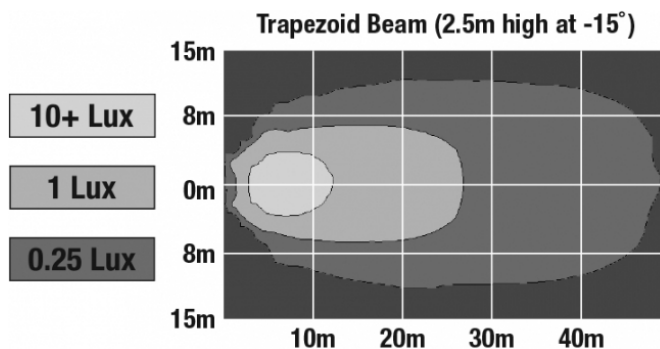

CISPR 22

IEC IP69K

Tested to ECE Reg. 10
(Radiated Emissions only)

CISPR 12

Eco Friendly

SAE J1113-13

PHOTOMETRIC SPECIFICATIONS

Raw Lumen Output 1,700
Effective Lumen Output 1,060
Nominal LED Color Temperature 5000 K
Beam Pattern(s) Forward Lighting - Trapezoid