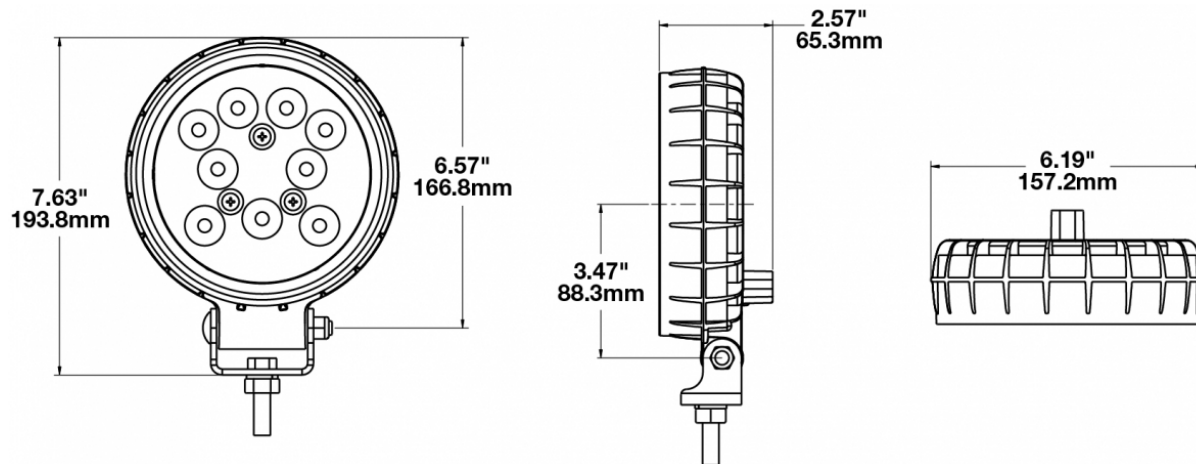

## PRODUCT INFORMATION

<b>Description</b>	12-24V LED Work Light with Trapezoid Beam Pattern
<b>Height</b>	193.80 mm / 7.63 in
<b>Width</b>	157.23 mm / 6.19 in
<b>Depth</b>	65.28 mm / 2.57 in
<b>Shape</b>	Round
<b>Outer Lens Material</b>	Polycarbonate
<b>Outer Lens Color</b>	Clear
<b>Housing Material</b>	Polycarbonate
<b>Housing Color</b>	Black
<b>Mounting Hardware Description</b>	(x1) 3/8-16 x 1.5" Mounting Bolt
<b>Mounting Type</b>	Universal Pedestal Mount
<b>Minimum Operating Temperature</b>	-40 °C / -40 °F
<b>Maximum Operating Temperature</b>	65 °C / 149 °F
<b>Connector or Wiring</b>	Integrated 2-Pin Deutsch Weather-Proof Socket (DT04-2P)
<b>Mating Connector</b>	2-Pin Deutsch Weather-Proof Plug (DT06-2S)
<b>Product Weight</b>	1.40 lbs / 0.64 kgs
<b>Shipping Weight</b>	1.40 lbs / 0.64 kgs

## PRODUCT DIMENSIONS