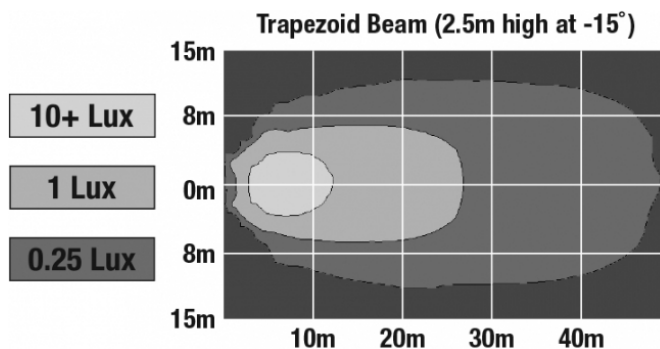

LED Work Light - Model 680 XD

REGULATORY STANDARDS COMPLIANCE

Buy America Standards

CISPR 22

IEC IP69K

Tested to ECE Reg. 10
(Radiated Emissions only)

CISPR 12

Eco Friendly

SAE J1113-13

PHOTOMETRIC SPECIFICATIONS

Raw Lumen Output 1,700
Effective Lumen Output 1,060
Nominal LED Color Temperature 5000 K
Beam Pattern(s) Forward Lighting - Trapezoid

APPLICATIONS

Print date: 2017-08-18

© 2017 J.W. Speaker Corporation • Germantown, WI U.S.A.
www.jwspeaker.com • speaker@jwspeaker.com • 262.251.6660