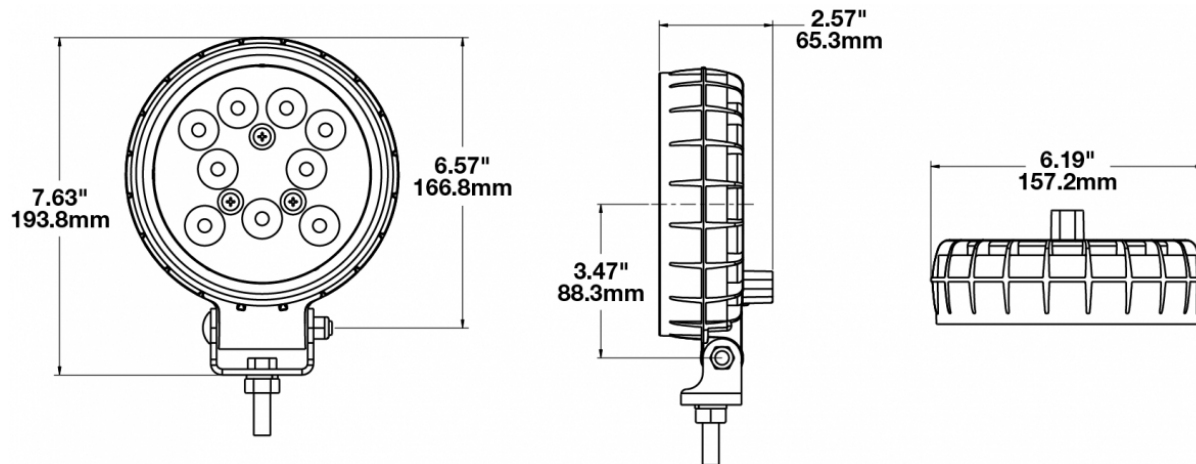

LED Work Light - Model 680 XD

PRODUCT INFORMATION

Description	12-24V LED Work Light with Trapezoid Beam Pattern
Height	193.80 mm / 7.63 in
Width	157.23 mm / 6.19 in
Depth	65.28 mm / 2.57 in
Shape	Round
Outer Lens Material	Polycarbonate
Outer Lens Color	Clear
Housing Material	Polycarbonate
Housing Color	Black
Mounting Hardware Description	(x1) 3/8-16 x 1.5" Mounting Bolt
Mounting Type	Universal Pedestal Mount
Minimum Operating Temperature	-40 °C / -40 °F
Maximum Operating Temperature	65 °C / 149 °F
Connector or Wiring	Integrated 2-Pin Deutsch Weather-Proof Socket (DT04-2P)
Mating Connector	2-Pin Deutsch Weather-Proof Plug (DT06-2S)
Product Weight	1.40 lbs / 0.64 kgs
Shipping Weight	1.40 lbs / 0.64 kgs

PRODUCT DIMENSIONS

ELECTRICAL SPECIFICATIONS

Input Voltage	12-24V DC
Operating Voltage	10-32V DC
Transient Spike Protection	330V Peak @ 1 HZ-100 Pulses
Red Wire	Positive
Black Wire	Negative
Current Draw	2A @ 12V DC 1A @ 24V DC