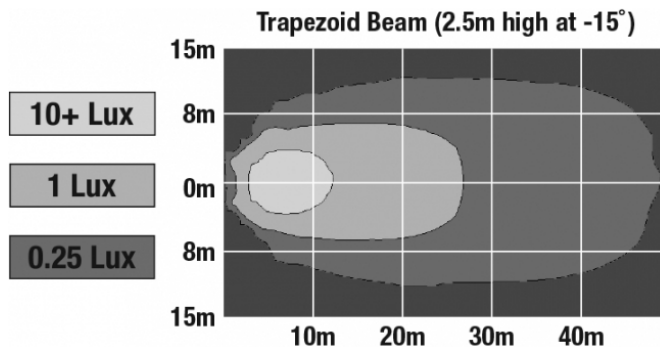

CISPR 22

IEC IP69K

Tested to ECE Reg. 10
(Radiated Emissions only)

CISPR 12

Eco Friendly

SAE J1113-13

PHOTOMETRIC SPECIFICATIONS

Raw Lumen Output 1,700
Effective Lumen Output 1,060
Nominal LED Color Temperature 5000 K
Beam Pattern(s) Forward Lighting - Trapezoid