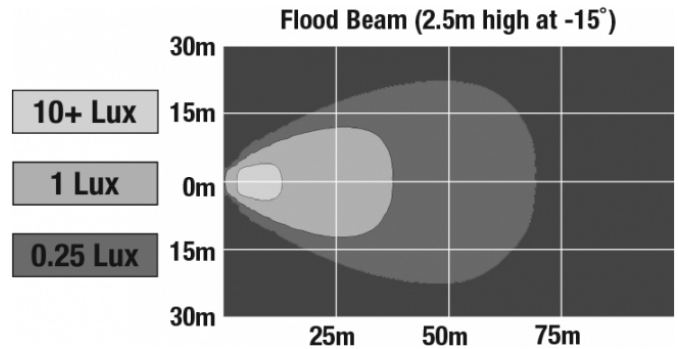

LED Work Light - Model 680 XD

PRODUCT INFORMATION

Description	12-24V LED Work Light with Flood Beam Pattern
Height	193.80 mm / 7.63 in
Width	157.23 mm / 6.19 in
Depth	65.28 mm / 2.57 in
Shape	Round
Outer Lens Material	Polycarbonate
Outer Lens Color	Clear
Housing Material	Polycarbonate
Housing Color	Black
Mounting Hardware Description	(x1) 3/8-16 x 1.5" Mounting Bolt
Mounting Type	Universal Pedestal Mount
Minimum Operating Temperature	-40 °C / -40 °F
Maximum Operating Temperature	65 °C / 149 °F
Connector or Wiring	Integrated 2-Pin Deutsch Weather-Proof Socket (DT04-2P)
Mating Connector	2-Pin Deutsch Weather-Proof Plug (DT06-2S)
Shipping Weight	1.40 lbs / 0.64 kgs

CISPR 12
 Eco Friendly
 SAE J1113-13

PHOTOMETRIC SPECIFICATIONS

Raw Lumen Output 1,700
Effective Lumen Output 1,060
Nominal LED Color Temperature 5000 K
Beam Pattern(s) Forward Lighting - Flood (Standard)