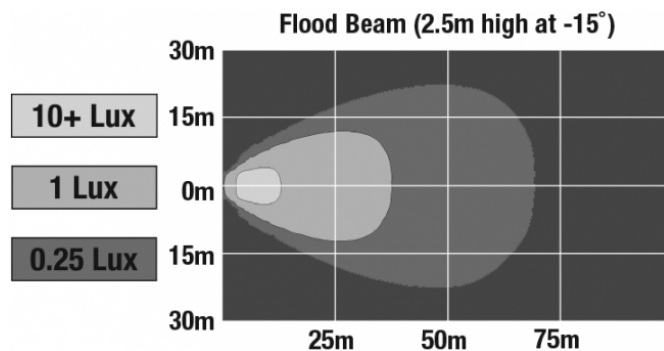

LED Work Light - Model 680 XD

PRODUCT INFORMATION

Description	12-24V LED Work Light with Flood Beam Pattern
Height	193.80 mm / 7.63 in
Width	157.23 mm / 6.19 in
Depth	65.28 mm / 2.57 in
Shape	Round
Outer Lens Material	Polycarbonate
Outer Lens Color	Clear
Housing Material	Polycarbonate
Housing Color	Black
Mounting Hardware Description	(x1) 3/8-16 x 1.5" Mounting Bolt
Mounting Type	Universal Pedestal Mount
Minimum Operating Temperature	-40 °C / -40 °F
Maximum Operating Temperature	65 °C / 149 °F
Connector or Wiring	Integrated 2-Pin Deutsch Weather-Proof Socket (DT04-2P)
Mating Connector	2-Pin Deutsch Weather-Proof Plug (DT06-2S)
Shipping Weight	1.40 lbs / 0.64 kgs

CISPR 22

IEC IP69K

Tested to ECE Reg. 10
(Radiated Emissions only)

CISPR 12

Eco Friendly

SAE J1113-13

PHOTOMETRIC SPECIFICATIONS

Raw Lumen Output	1,700
Effective Lumen Output	1,060
Nominal LED Color Temperature	5000 K
Beam Pattern(s)	Forward Lighting - Flood (Standard)