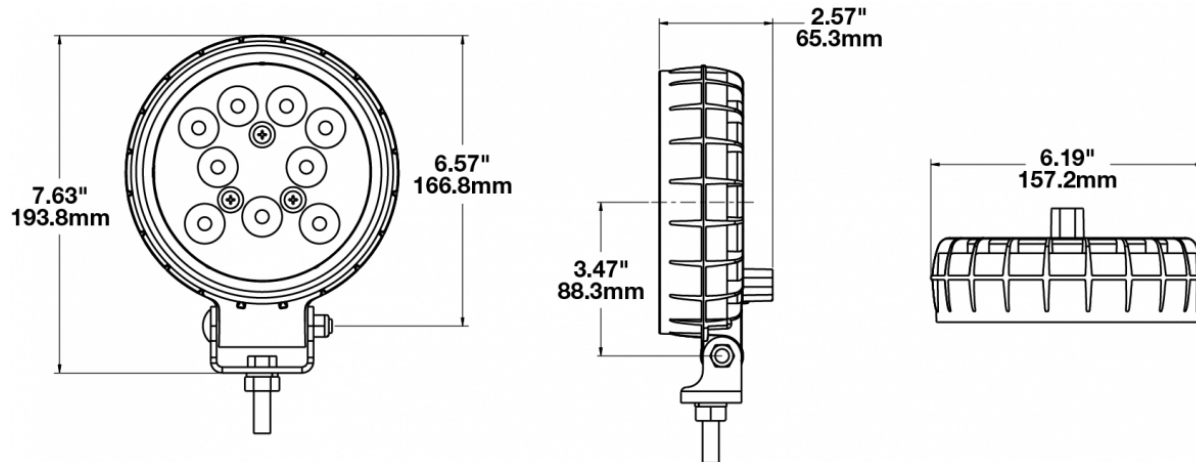

LED Work Light - Model 680 XD

PRODUCT INFORMATION

Description	12-24V LED Work Light with Flood Beam Pattern
Height	193.80 mm / 7.63 in
Width	157.23 mm / 6.19 in
Depth	65.28 mm / 2.57 in
Shape	Round
Outer Lens Material	Polycarbonate
Outer Lens Color	Clear
Housing Material	Polycarbonate
Housing Color	Black
Mounting Hardware Description	(x1) 3/8-16 x 1.5" Mounting Bolt
Mounting Type	Universal Pedestal Mount
Minimum Operating Temperature	-40 °C / -40 °F
Maximum Operating Temperature	65 °C / 149 °F
Connector or Wiring	Integrated 2-Pin Deutsch Weather-Proof Socket (DT04-2P)
Mating Connector	2-Pin Deutsch Weather-Proof Plug (DT06-2S)
Shipping Weight	1.40 lbs / 0.64 kgs

PRODUCT DIMENSIONS

ELECTRICAL SPECIFICATIONS

Input Voltage	12-24V DC
Operating Voltage	10-32V DC
Transient Spike Protection	330V Peak @ 1 HZ-100 Pulses
Red Wire	Positive
Black Wire	Negative
Current Draw	2A @ 12V DC 1A @ 24V DC