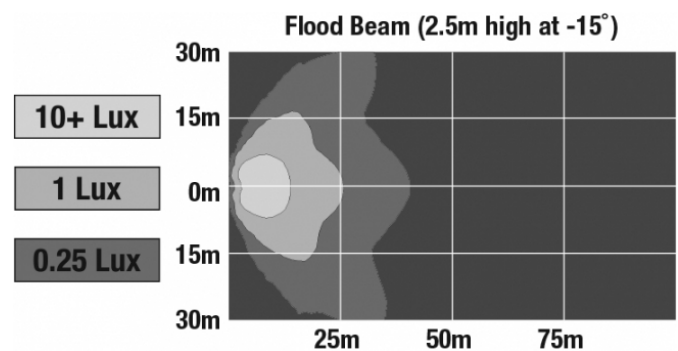

## PRODUCT INFORMATION

<b>Description</b>	12-24V LED Work Light with Flood Beam Pattern & Panel Mount
<b>Height</b>	106.68 mm / 4.2 in
<b>Width</b>	189.99 mm / 7.48 in
<b>Depth</b>	73.66 mm / 2.9 in
<b>Shape</b>	Oval
<b>Outer Lens Material</b>	Glass
<b>Outer Lens Color</b>	Clear
<b>Housing Material</b>	Die-Cast Aluminum
<b>Housing Color</b>	Black
<b>Mounting Type</b>	Panel Mount
<b>Minimum Operating Temperature</b>	-40 °C / -40 °F
<b>Maximum Operating Temperature</b>	65 °C / 149 °F
<b>Mating Connector</b>	Packard (#12059183)
<b>Product Weight</b>	1.45 lbs / 0.66 kgs
<b>Shipping Weight</b>	2.57 lbs / 1.17 kgs

## PHOTOMETRIC SPECIFICATIONS

<b>Raw Lumen Output</b>	2,750
<b>Effective Lumen Output</b>	2,200
<b>Nominal LED Color Temperature</b>	5000 K
<b>Beam Pattern(s)</b>	Forward Lighting - Flood (Standard)

Print date: 2017-10-23