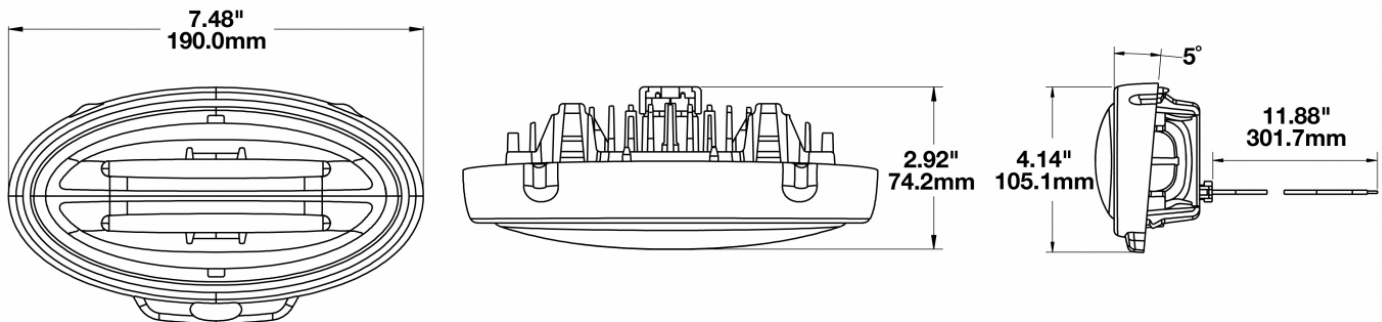

PRODUCT DIMENSIONS

Print date: 2017-10-23

© 2017 J.W. Speaker Corporation • Germantown, WI U.S.A.
www.jwspeaker.com • speaker@jwspeaker.com • 262.251.6660

J.W. SPEAKER
Engineered. Lighting. Solutions.