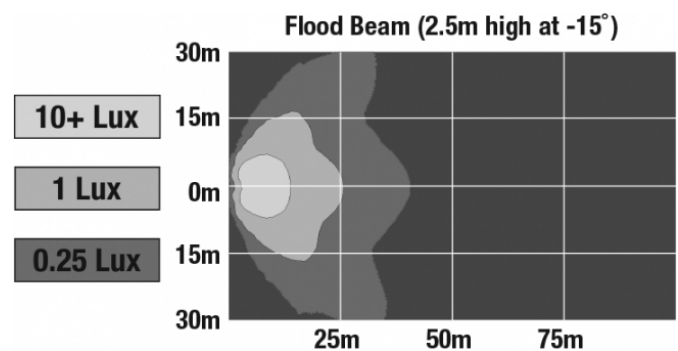

## PHOTOMETRIC SPECIFICATIONS

<b>Raw Lumen Output</b>	2,750
<b>Effective Lumen Output</b>	2,200
<b>Nominal LED Color Temperature</b>	5000 K
<b>Beam Pattern(s)</b>	Forward Lighting - Flood (Standard)

Print date: 2017-10-23