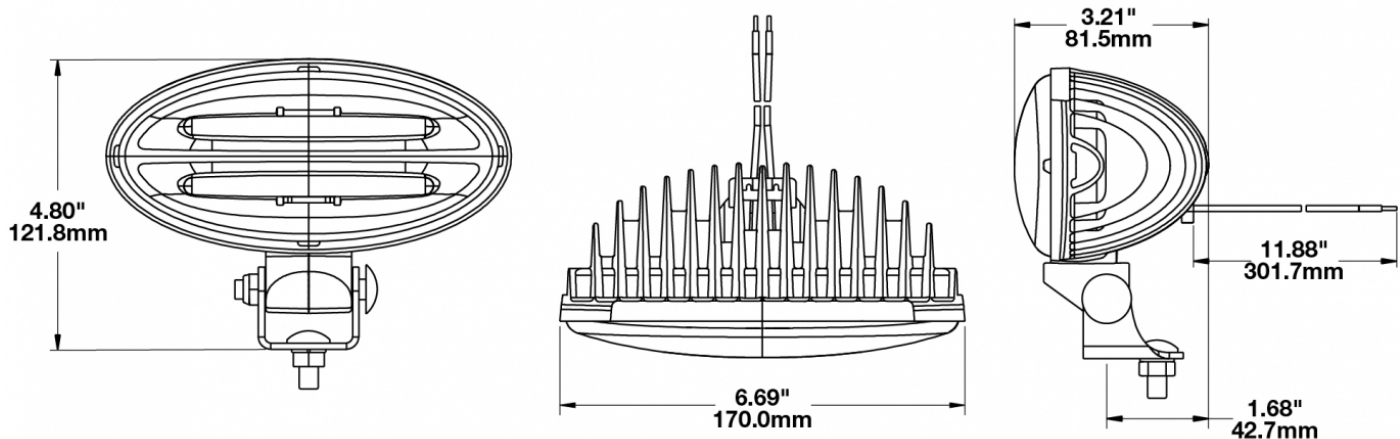

PRODUCT DIMENSIONS

Print date: 2018-01-16

© 2018 J.W. Speaker Corporation • Germantown, WI U.S.A.
www.jwspeaker.com • speaker@jwspeaker.com • 262.251.6660

J.W. SPEAKER
Engineered. Lighting. Solutions.