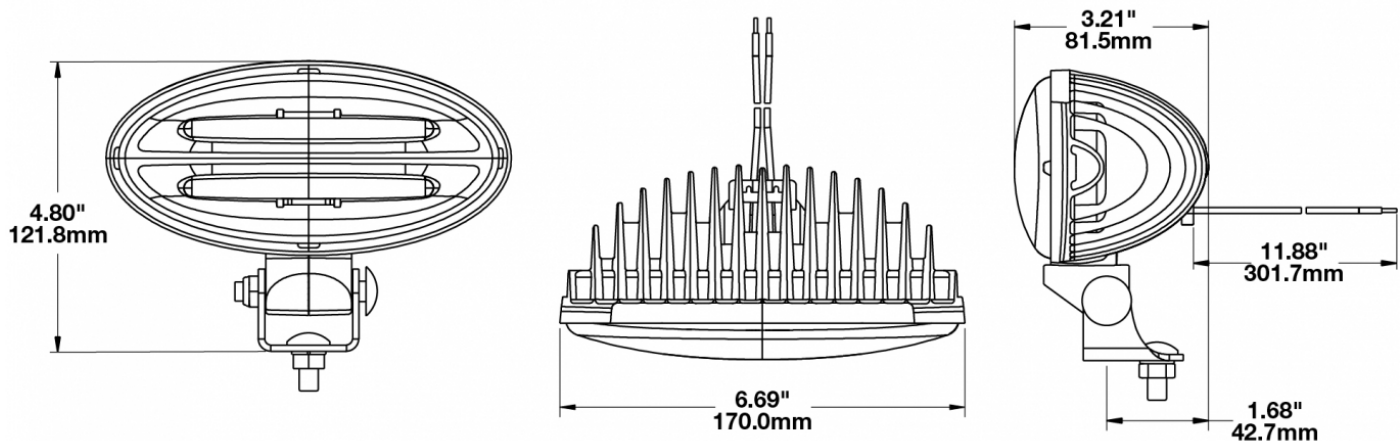

PRODUCT DIMENSIONS

Print date: 2017-10-23

© 2017 J.W. Speaker Corporation • Germantown, WI U.S.A.
www.jwspeaker.com • speaker@jwspeaker.com • 262.251.6660

J.W. SPEAKER
Engineered. Lighting. Solutions.