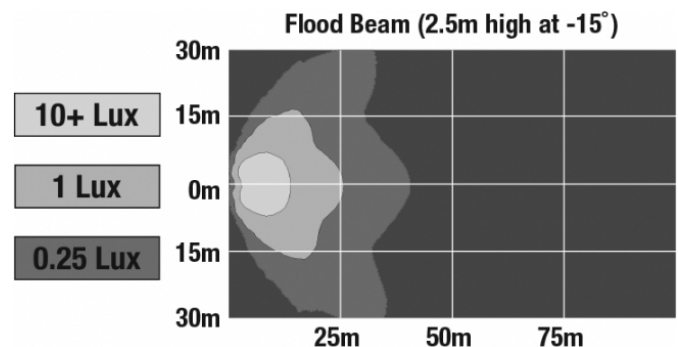

## PHOTOMETRIC SPECIFICATIONS

<b>Raw Lumen Output</b>	2,750
<b>Effective Lumen Output</b>	2,200
<b>Nominal LED Color Temperature</b>	5000 K
<b>Beam Pattern(s)</b>	Forward Lighting - Flood (Standard)

Print date: 2018-01-16