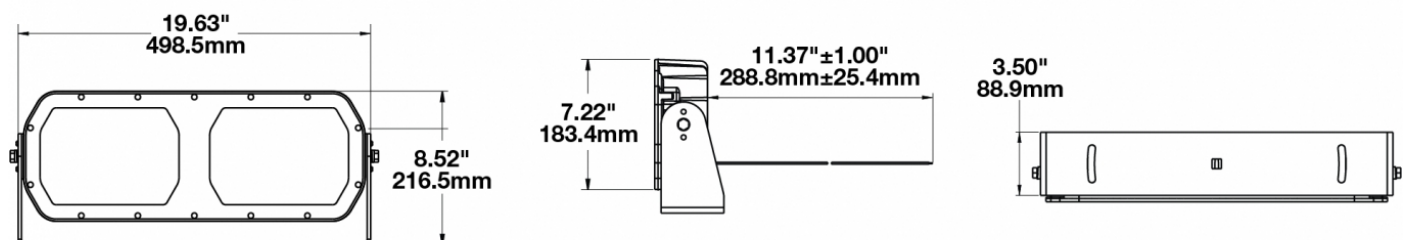

PRODUCT DIMENSIONS

Print date: 2018-10-24

© 2018 J.W. Speaker Corporation • Germantown, WI U.S.A.
www.jwspeaker.com • speaker@jwspeaker.com • 262.251.6660

J.W. SPEAKER
Engineered. Lighting. Solutions.