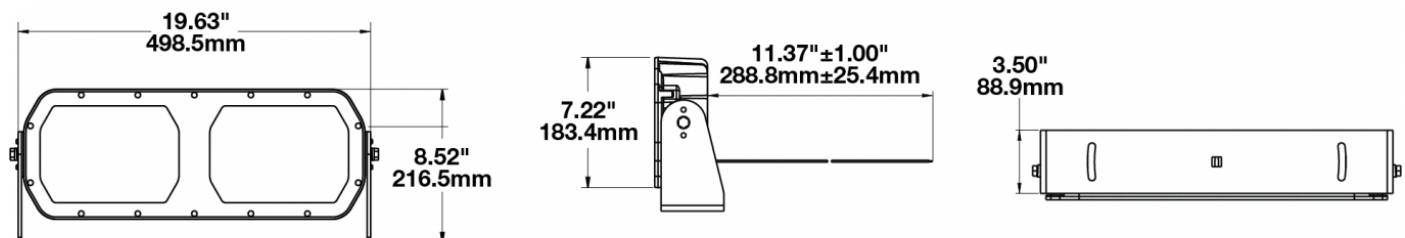

PRODUCT DIMENSIONS

Print date: 2018-02-21

© 2018 J.W. Speaker Corporation • Germantown, WI U.S.A.
www.jwspeaker.com • speaker@jwspeaker.com • 262.251.6660

J.W. SPEAKER
Engineered. Lighting. Solutions.