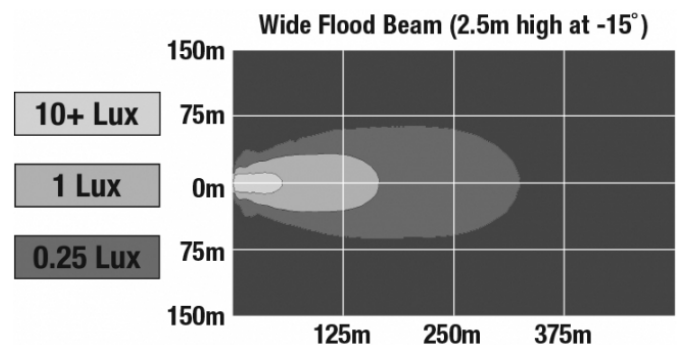

Print date: 2018-10-24

© 2018 J.W. Speaker Corporation • Germantown, WI U.S.A.
www.jwspeaker.com • speaker@jwspeaker.com • 262.251.6660