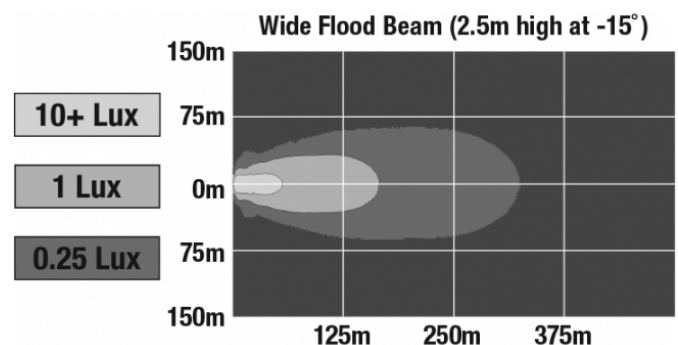

## PHOTOMETRIC SPECIFICATIONS

|                                      |                                 |
|--------------------------------------|---------------------------------|
| <b>Raw Lumen Output</b>              | 40,000                          |
| <b>Effective Lumen Output</b>        | 20,000                          |
| <b>Nominal LED Color Temperature</b> | 5700 K                          |
| <b>Beam Pattern(s)</b>               | Forward Lighting - Flood (Wide) |