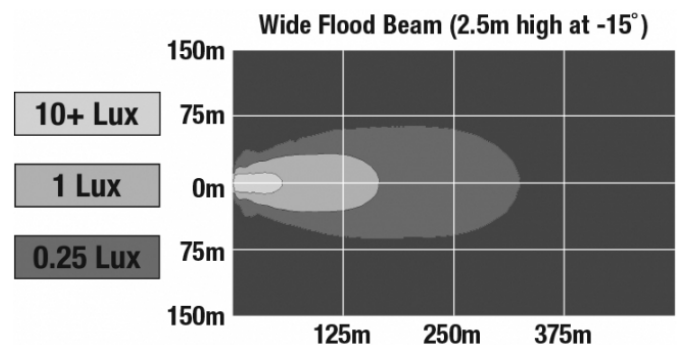

## PRODUCT INFORMATION

<b>Description</b>	16-60V LED Work Light with Wide Flood Beam Pattern
<b>Height</b>	216.41 mm / 8.52 in
<b>Width</b>	498.60 mm / 19.63 in
<b>Depth</b>	88.90 mm / 3.5 in
<b>Shape</b>	Rectangular
<b>Outer Lens Material</b>	Glass
<b>Outer Lens Color</b>	Clear
<b>Housing Material</b>	Die-Cast Aluminum
<b>Housing Color</b>	Black
<b>Mounting Type</b>	Universal Pedestal Mount
<b>Minimum Operating Temperature</b>	-40 °C / -40 °F
<b>Maximum Operating Temperature</b>	65 °C / 149 °F
<b>Product Weight</b>	18.00 lbs / 8.16 kgs
<b>Shipping Weight</b>	19.63 lbs / 8.9 kgs
<b>Additional Information</b>	Wire Harness: SJ000W 6m Harness

## PHOTOMETRIC SPECIFICATIONS

<b>Raw Lumen Output</b>	40,000
<b>Effective Lumen Output</b>	20,000
<b>Nominal LED Color Temperature</b>	5700 K
<b>Beam Pattern(s)</b>	Forward Lighting - Flood (Wide)

Print date: 2018-10-24