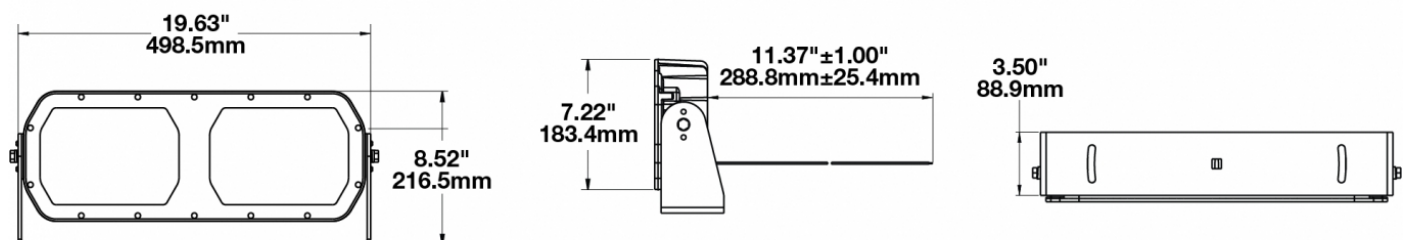

PRODUCT DIMENSIONS

Print date: 2017-08-18

© 2017 J.W. Speaker Corporation • Germantown, WI U.S.A.
www.jwspeaker.com • speaker@jwspeaker.com • 262.251.6660

J.W. SPEAKER
Engineered. Lighting. Solutions.