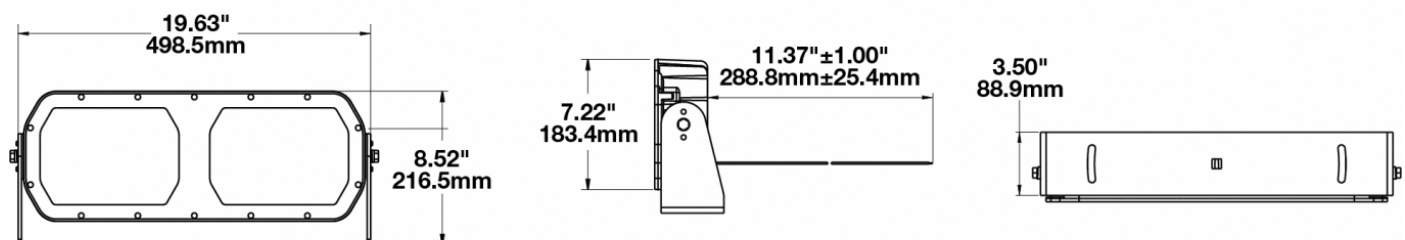

PRODUCT DIMENSIONS

Print date: 2018-04-23

© 2018 J.W. Speaker Corporation • Germantown, WI U.S.A.
www.jwspeaker.com • speaker@jwspeaker.com • 262.251.6660

J.W. SPEAKER
Engineered. Lighting. Solutions.