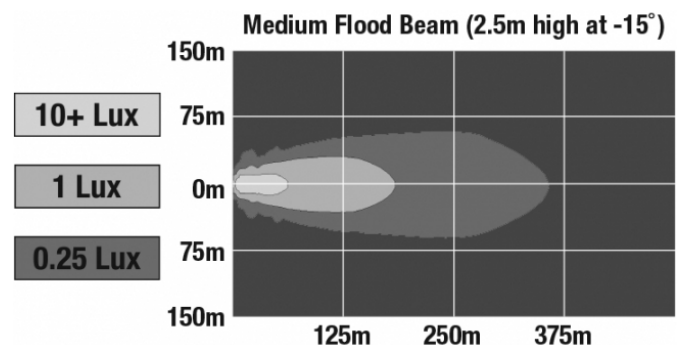

LED Work Light - Model 623

ELECTRICAL SPECIFICATIONS

Input Voltage	24-48V DC
Operating Voltage	16-60V DC
Transient Spike Protection	150V peak @ 1 HZ-100 Pulses
Current Draw	10A @ 24V DC 5A @ 48V DC

REGULATORY STANDARDS COMPLIANCE

Buy America Standards
IEC IP67

Eco Friendly
UL Recognized

PHOTOMETRIC SPECIFICATIONS

Raw Lumen Output	40,000
Effective Lumen Output	20,000
Nominal LED Color Temperature	5700 K
Beam Pattern(s)	Forward Lighting - Flood (Medium)

Print date: 2017-10-23

© 2017 J.W. Speaker Corporation • Germantown, WI U.S.A.
www.jwspeaker.com • speaker@jwspeaker.com • 262.251.6660