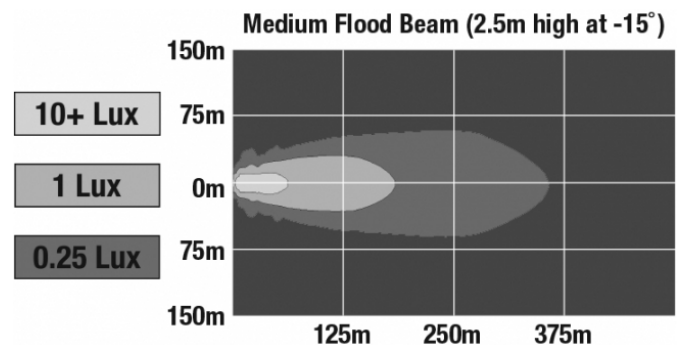

## PHOTOMETRIC SPECIFICATIONS

<b>Raw Lumen Output</b>	40,000
<b>Effective Lumen Output</b>	20,000
<b>Nominal LED Color Temperature</b>	5700 K
<b>Beam Pattern(s)</b>	Forward Lighting - Flood (Medium)

Print date: 2018-06-21