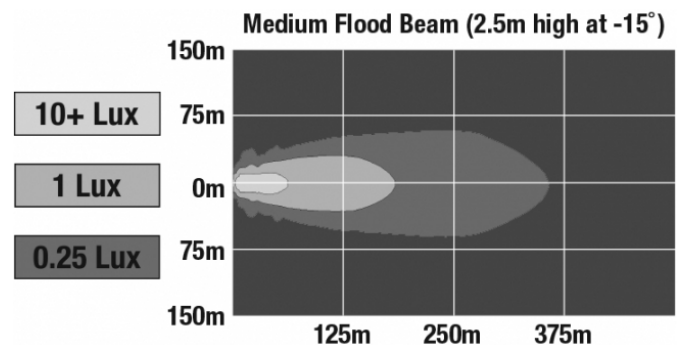

Print date: 2018-06-21

© 2018 J.W. Speaker Corporation • Germantown, WI U.S.A.
www.jwspeaker.com • speaker@jwspeaker.com • 262.251.6660

J.W. SPEAKER
Engineered. Lighting. Solutions.