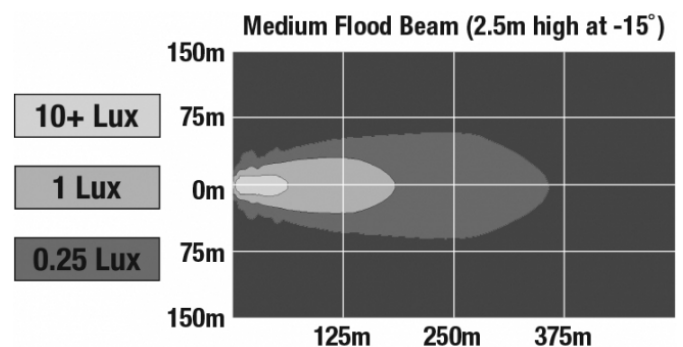

## PRODUCT INFORMATION

<b>Description</b>	16-60V LED Work Light with Medium Flood Beam Pattern
<b>Height</b>	216.41 mm / 8.52 in
<b>Width</b>	498.60 mm / 19.63 in
<b>Depth</b>	88.90 mm / 3.5 in
<b>Shape</b>	Rectangular
<b>Outer Lens Material</b>	Glass
<b>Outer Lens Color</b>	Clear
<b>Housing Material</b>	Die-Cast Aluminum
<b>Housing Color</b>	Black
<b>Mounting Type</b>	Universal Pedestal Mount
<b>Minimum Operating Temperature</b>	-40 °C / -40 °F
<b>Maximum Operating Temperature</b>	65 °C / 149 °F
<b>Product Weight</b>	18.00 lbs / 8.16 kgs
<b>Shipping Weight</b>	19.63 lbs / 8.9 kgs
<b>Additional Information</b>	Wire Harness: SJ000W 6m Harness

## ELECTRICAL SPECIFICATIONS

<b>Input Voltage</b>	24-48V DC
<b>Operating Voltage</b>	16-60V DC
<b>Transient Spike Protection</b>	150V peak @ 1 HZ-100 Pulses
<b>Current Draw</b>	10A @ 24V DC 5A @ 48V DC

## PHOTOMETRIC SPECIFICATIONS

<b>Raw Lumen Output</b>	40,000
<b>Effective Lumen Output</b>	20,000
<b>Nominal LED Color Temperature</b>	5700 K
<b>Beam Pattern(s)</b>	Forward Lighting - Flood (Medium)

Print date: 2018-11-17