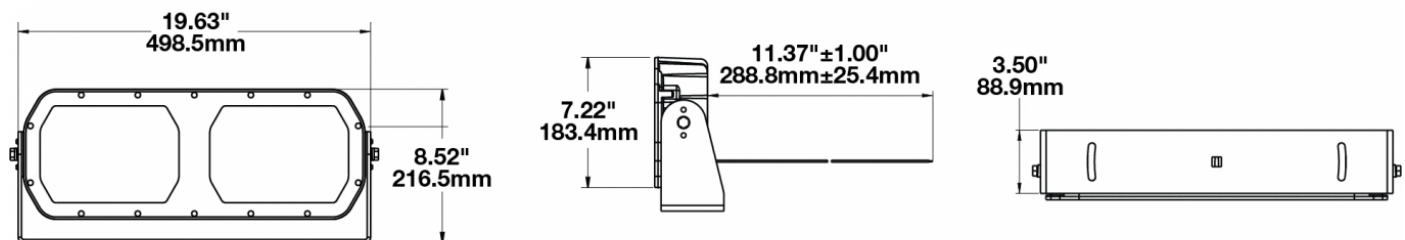

PRODUCT DIMENSIONS

Print date: 2018-06-21

© 2018 J.W. Speaker Corporation • Germantown, WI U.S.A.
www.jwspeaker.com • speaker@jwspeaker.com • 262.251.6660

J.W. SPEAKER
Engineered. Lighting. Solutions.