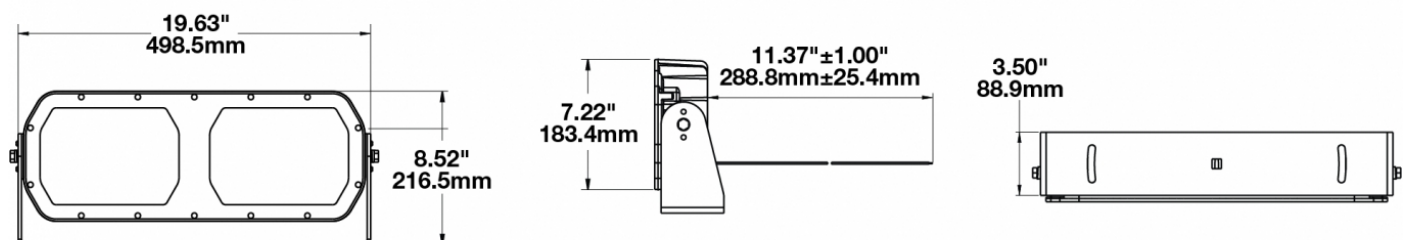

PRODUCT DIMENSIONS

Print date: 2017-06-27

© 2017 J.W. Speaker Corporation • Germantown, WI U.S.A.
www.jwspeaker.com • speaker@jwspeaker.com • 262.251.6660

J.W. SPEAKER
Engineered. Lighting. Solutions.