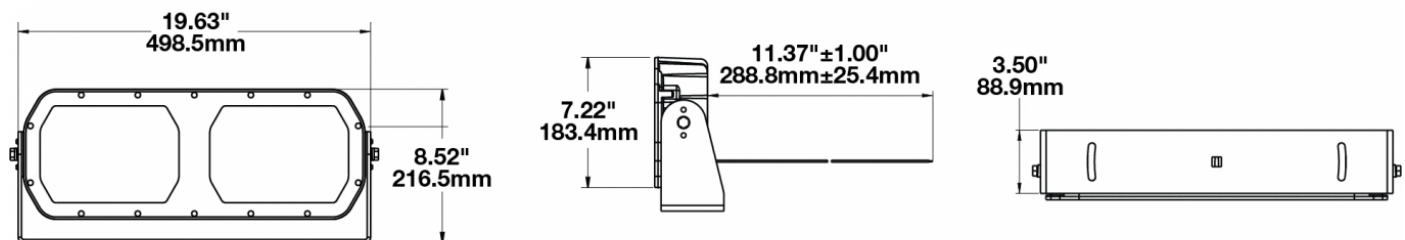

PRODUCT DIMENSIONS

Print date: 2018-11-17

© 2018 J.W. Speaker Corporation • Germantown, WI U.S.A.
www.jwspeaker.com • speaker@jwspeaker.com • 262.251.6660

J.W. SPEAKER
Engineered. Lighting. Solutions.