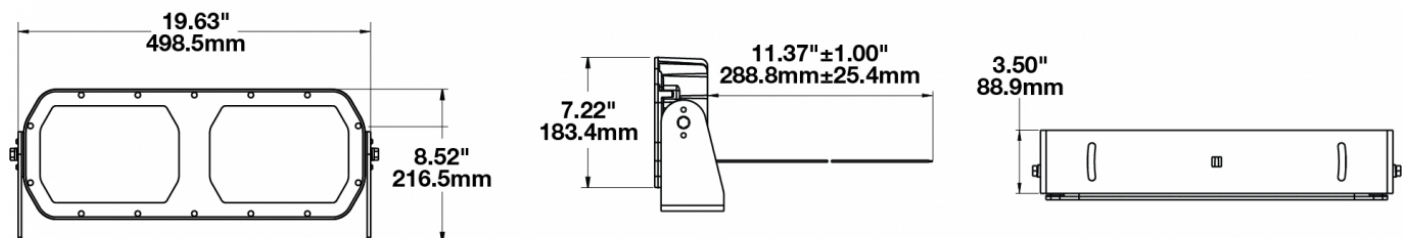

PRODUCT DIMENSIONS

Print date: 2017-06-29

© 2017 J.W. Speaker Corporation • Germantown, WI U.S.A.
www.jwspeaker.com • speaker@jwspeaker.com • 262.251.6660

J.W. SPEAKER
Engineered. Lighting. Solutions.