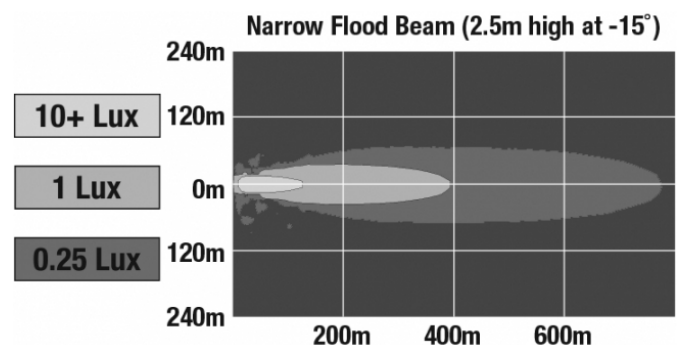

## PHOTOMETRIC SPECIFICATIONS

<b>Raw Lumen Output</b>	40,000
<b>Effective Lumen Output</b>	20,000
<b>Nominal LED Color Temperature</b>	5700 K
<b>Beam Pattern(s)</b>	Forward Lighting - Flood (Narrow)

Print date: 2018-11-17