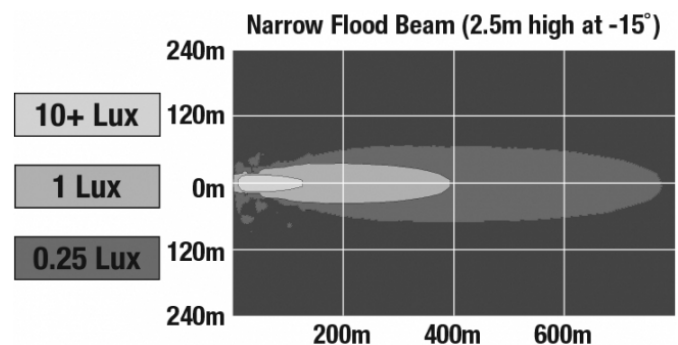

## PHOTOMETRIC SPECIFICATIONS

<b>Raw Lumen Output</b>	40,000
<b>Effective Lumen Output</b>	20,000
<b>Nominal LED Color Temperature</b>	5700 K
<b>Beam Pattern(s)</b>	Forward Lighting - Flood (Narrow)

Print date: 2017-06-29