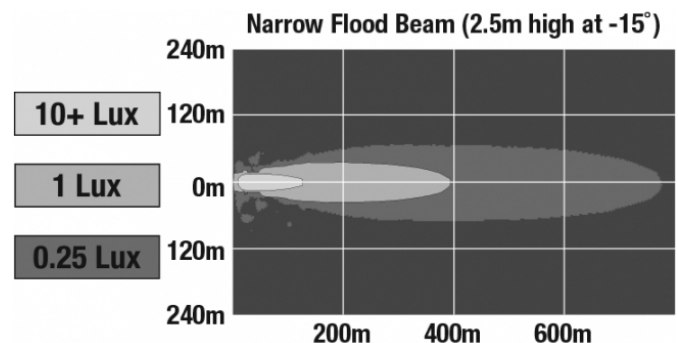

## PHOTOMETRIC SPECIFICATIONS

<b>Raw Lumen Output</b>	40,000
<b>Effective Lumen Output</b>	20,000
<b>Nominal LED Color Temperature</b>	5700 K
<b>Beam Pattern(s)</b>	Forward Lighting - Flood (Narrow)

Print date: 2018-02-18