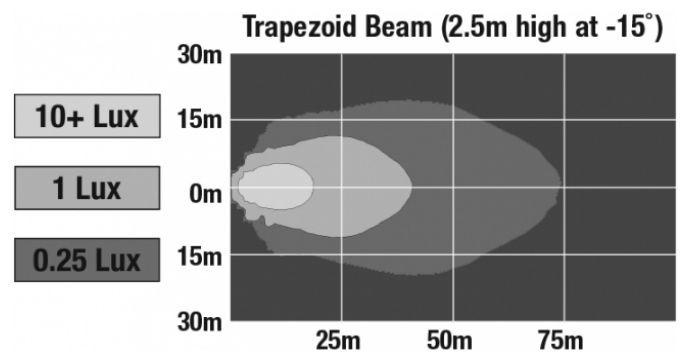

LED Work Light - Model 6040

PRODUCT INFORMATION

Description	12V LED Work Light with Polycarbonate Lens & Spot Beam Pattern
Height	113.03 mm / 4.45 in
Width	113.03 mm / 4.45 in
Depth	43.18 mm / 1.7 in
Shape	Round
Outer Lens Material	Polycarbonate
Outer Lens Color	Clear
Housing Material	Die-Cast Aluminum
Housing Color	Black
Retrofits	PAR36 Worklights
Minimum Operating Temperature	-40 °C / -40 °F
Maximum Operating Temperature	65 °C / 149 °F
Connector or Wiring	Blade Terminals (Ring Terminal Adaptors Provided)
Mating Connector	0.25" Blade, #6 Ring Terminal, #8 Ring Terminal
Product Weight	0.69 lbs / 0.31 kgs

Buy America Standards
IEC IP66

Eco Friendly

PHOTOMETRIC SPECIFICATIONS

Raw Lumen Output	1,050
Effective Lumen Output	770
Nominal LED Color Temperature	5000 K
Beam Pattern(s)	Forward Lighting - Spot

Print date: 2018-01-16