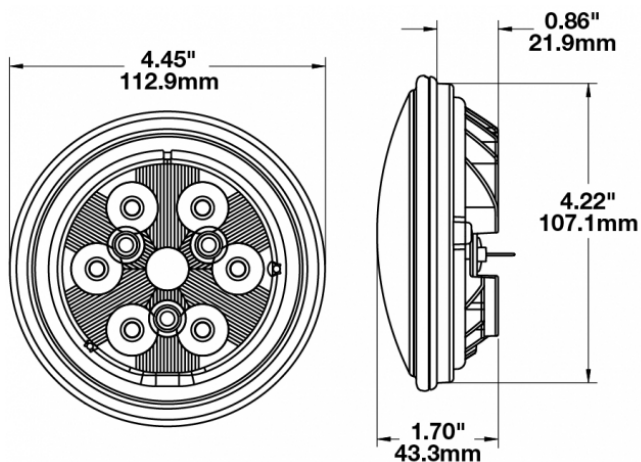

PRODUCT DIMENSIONS

Print date: 2017-10-23

© 2017 J.W. Speaker Corporation • Germantown, WI U.S.A.
www.jwspeaker.com • speaker@jwspeaker.com • 262.251.6660