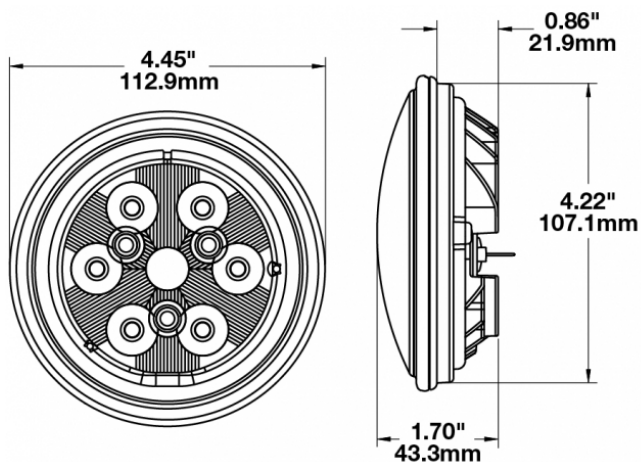

PRODUCT DIMENSIONS

Print date: 2018-07-22

© 2018 J.W. Speaker Corporation • Germantown, WI U.S.A.
www.jwspeaker.com • speaker@jwspeaker.com • 262.251.6660