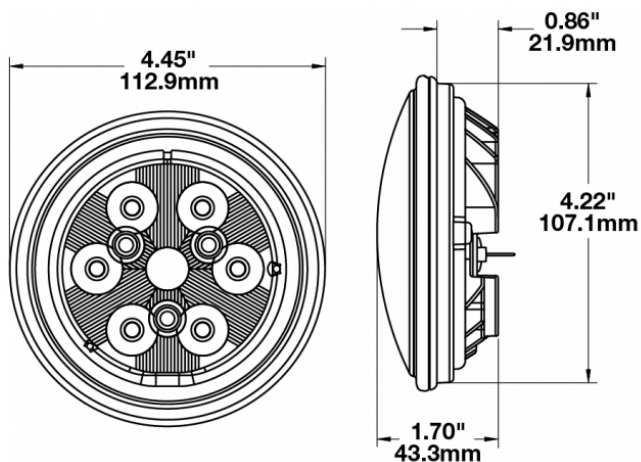

PRODUCT DIMENSIONS

Print date: 2017-08-20

© 2017 J.W. Speaker Corporation • Germantown, WI U.S.A.
www.jwspeaker.com • speaker@jwspeaker.com • 262.251.6660

J.W. SPEAKER
Engineered. Lighting. Solutions.