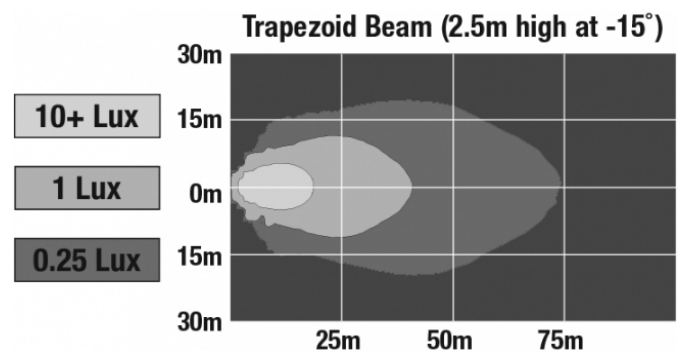

Print date: 2017-10-23

© 2017 J.W. Speaker Corporation • Germantown, WI U.S.A.
www.jwspeaker.com • speaker@jwspeaker.com • 262.251.6660