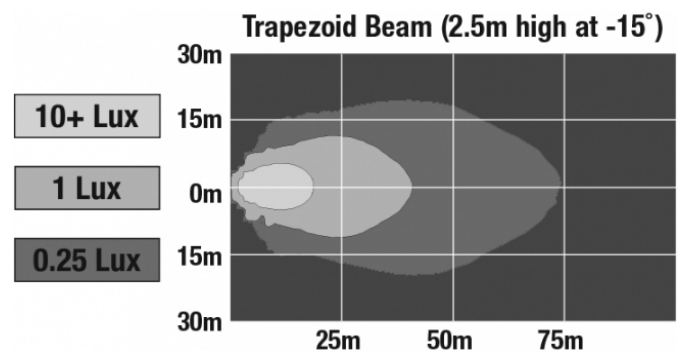

## PHOTOMETRIC SPECIFICATIONS

<b>Raw Lumen Output</b>	1,050
<b>Effective Lumen Output</b>	770
<b>Nominal LED Color Temperature</b>	5000 K
<b>Beam Pattern(s)</b>	Forward Lighting - Spot

Print date: 2017-10-23