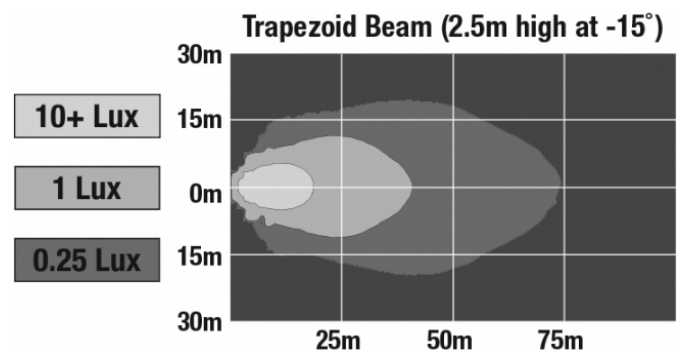

LED Work Light - Model 6040

PRODUCT INFORMATION

Description	12V LED Work Light with Polycarbonate Lens & Spot Beam Pattern
Height	113.03 mm / 4.45 in
Width	113.03 mm / 4.45 in
Depth	43.18 mm / 1.7 in
Shape	Round
Outer Lens Material	Polycarbonate
Outer Lens Color	Clear
Housing Material	Die-Cast Aluminum
Housing Color	Black
Retrofits	PAR36 Worklights
Minimum Operating Temperature	-40 °C / -40 °F
Maximum Operating Temperature	65 °C / 149 °F
Connector or Wiring	Blade Terminals (Ring Terminal Adaptors Provided)
Mating Connector	0.25" Blade, #6 Ring Terminal, #8 Ring Terminal
Product Weight	0.69 lbs / 0.31 kgs

Buy America Standards
IEC IP66

Eco Friendly

PHOTOMETRIC SPECIFICATIONS

Raw Lumen Output	1,050
Effective Lumen Output	770
Nominal LED Color Temperature	5000 K
Beam Pattern(s)	Forward Lighting - Spot

Print date: 2017-06-27