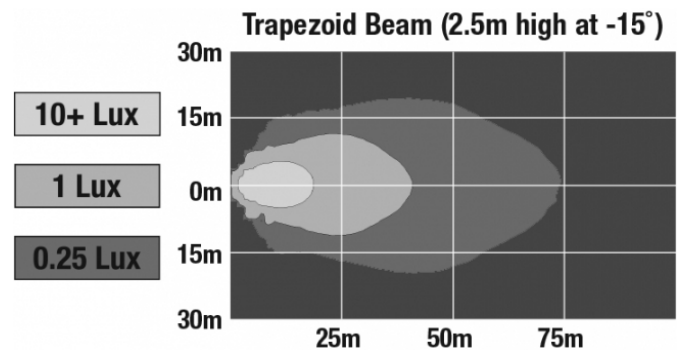

LED Work Light - Model 6040

PRODUCT INFORMATION

Description	12V LED Work Light with Polycarbonate Lens & Spot Beam Pattern
Height	113.03 mm / 4.45 in
Width	113.03 mm / 4.45 in
Depth	43.18 mm / 1.7 in
Shape	Round
Outer Lens Material	Polycarbonate
Outer Lens Color	Clear
Housing Material	Die-Cast Aluminum
Housing Color	Black
Retrofits	PAR36 Worklights
Minimum Operating Temperature	-40 °C / -40 °F
Maximum Operating Temperature	65 °C / 149 °F
Connector or Wiring	Blade Terminals (Ring Terminal Adaptors Provided)
Mating Connector	0.25" Blade, #6 Ring Terminal, #8 Ring Terminal
Product Weight	0.69 lbs / 0.31 kgs

Buy America Standards
IEC IP66

Eco Friendly

PHOTOMETRIC SPECIFICATIONS

Raw Lumen Output	1,050
Effective Lumen Output	770
Nominal LED Color Temperature	5000 K
Beam Pattern(s)	Forward Lighting - Spot

Print date: 2017-08-20