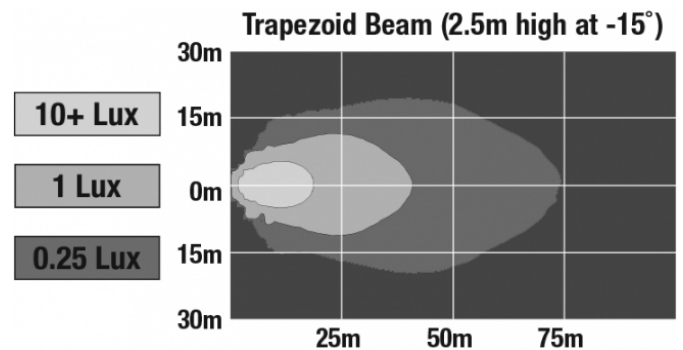

## PHOTOMETRIC SPECIFICATIONS

<b>Raw Lumen Output</b>	1,050
<b>Effective Lumen Output</b>	770
<b>Nominal LED Color Temperature</b>	5000 K
<b>Beam Pattern(s)</b>	Forward Lighting - Spot

Print date: 2018-07-22