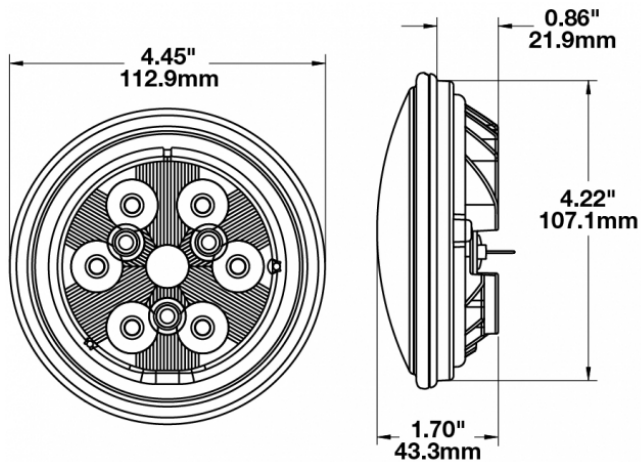

LED Work Light - Model 6040

PRODUCT INFORMATION

Description	12V LED Work Light with Polycarbonate Lens & Spot Beam Pattern
Height	113.03 mm / 4.45 in
Width	113.03 mm / 4.45 in
Depth	43.18 mm / 1.7 in
Shape	Round
Outer Lens Material	Polycarbonate
Outer Lens Color	Clear
Housing Material	Die-Cast Aluminum
Housing Color	Black
Retrofits	PAR36 Worklights
Minimum Operating Temperature	-40 °C / -40 °F
Maximum Operating Temperature	65 °C / 149 °F
Connector or Wiring	Blade Terminals (Ring Terminal Adaptors Provided)
Mating Connector	0.25" Blade, #6 Ring Terminal, #8 Ring Terminal
Product Weight	0.61 lbs / 0.28 kgs
Shipping Weight	6.47 lbs / 2.93 kgs

PRODUCT DIMENSIONS

ELECTRICAL SPECIFICATIONS

Input Voltage	12V DC
Operating Voltage	10-15V DC
Transient Spike Protection	150V Peak @ 1 HZ-100 Pulses
Red Wire	Positive
Black Wire	Negative
Current Draw	2.00 MaxA @ 12V DC