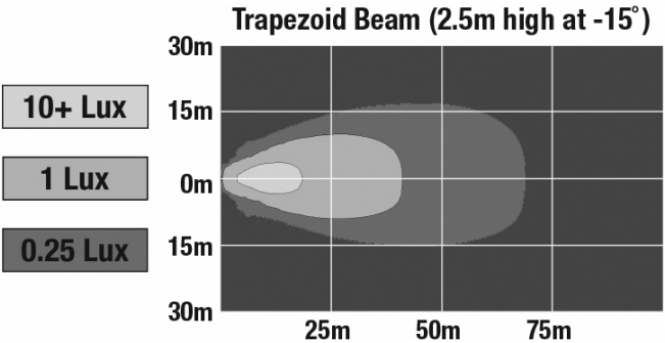

LED Work Light - Model 6040

PHOTOMETRIC SPECIFICATIONS

Raw Lumen Output 1,050
Effective Lumen Output 770
Nominal LED Color Temperature 5000 K
Beam Pattern(s) Forward Lighting - Trapezoid

APPLICATIONS

Print date: 2018-04-19