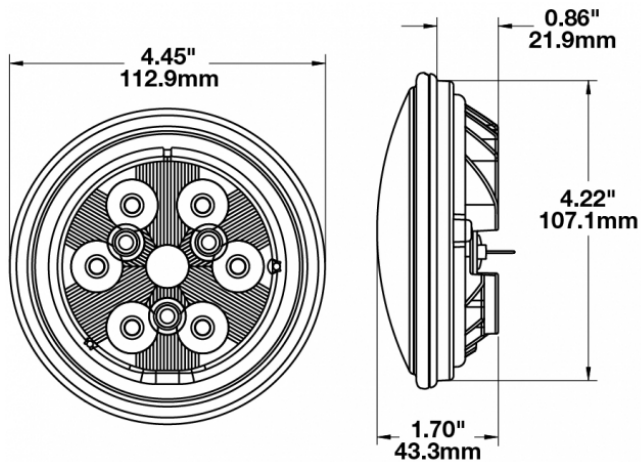

LED Work Light - Model 6040

PRODUCT INFORMATION

Description	12V LED Work Light with Polycarbonate Lens & Trapezoid Beam Pattern
Height	113.03 mm / 4.45 in
Width	113.03 mm / 4.45 in
Depth	43.18 mm / 1.7 in
Shape	Round
Outer Lens Material	Polycarbonate
Outer Lens Color	Clear
Housing Material	Die-Cast Aluminum
Housing Color	Black
Retrofits	PAR36 Worklights
Minimum Operating Temperature	-40 °C / -40 °F
Maximum Operating Temperature	65 °C / 149 °F
Connector or Wiring	Blade Terminals (Ring Terminal Adaptors Provided)
Mating Connector	0.25" Blade, #6 Ring Terminal, #8 Ring Terminal
Product Weight	0.69 lbs / 0.31 kgs
Shipping Weight	1.84 lbs / 0.83 kgs

PRODUCT DIMENSIONS

ELECTRICAL SPECIFICATIONS

Input Voltage	12V DC
Operating Voltage	10-15V DC
Transient Spike Protection	150V Peak @ 1 HZ-100 Pulses
Red Wire	Positive
Black Wire	Negative
Current Draw	2.00 MaxA @ 12V DC