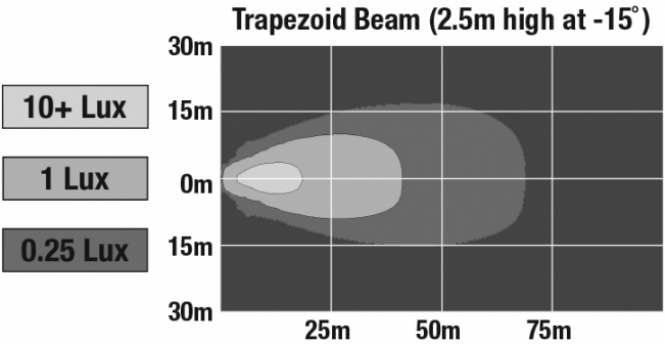

J.W. SPEAKER
Engineered. Lighting. Solutions.

LED Work Light - Model 6040

PHOTOMETRIC SPECIFICATIONS

Raw Lumen Output 1,050
Effective Lumen Output 770
Nominal LED Color Temperature 5000 K
Beam Pattern(s) Forward Lighting - Trapezoid