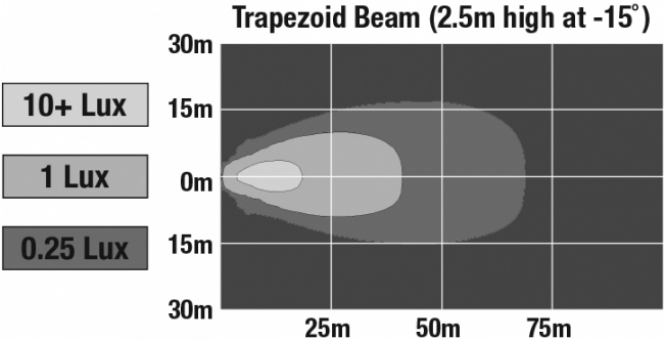

J.W. SPEAKER
Engineered. Lighting. Solutions.

LED Work Light - Model 6040

PHOTOMETRIC SPECIFICATIONS

Raw Lumen Output 1,050
Effective Lumen Output 770
Nominal LED Color Temperature 5000 K
Beam Pattern(s) Forward Lighting - Trapezoid