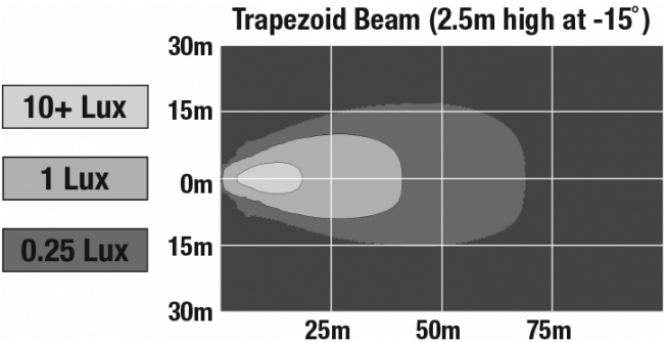

LED Work Light - Model 6040

PHOTOMETRIC SPECIFICATIONS

Raw Lumen Output 1,050
Effective Lumen Output 770
Nominal LED Color Temperature 5000 K
Beam Pattern(s) Forward Lighting - Trapezoid

APPLICATIONS

Print date: 2017-09-26