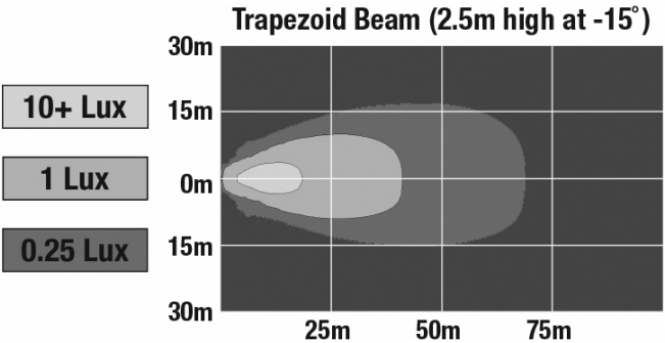

J.W. SPEAKER
Engineered. Lighting. Solutions.

LED Work Light - Model 6040

PHOTOMETRIC SPECIFICATIONS

Raw Lumen Output 1,050
Effective Lumen Output 770
Nominal LED Color Temperature 5000 K
Beam Pattern(s) Forward Lighting - Trapezoid