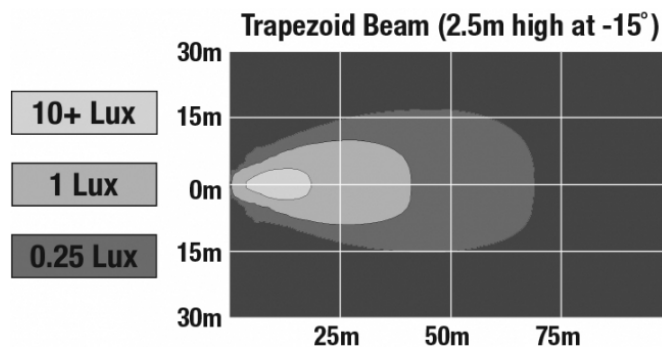

J.W. SPEAKER
Engineered. Lighting. Solutions.

LED Work Light - Model 6040

PHOTOMETRIC SPECIFICATIONS

Raw Lumen Output	1,050
Effective Lumen Output	770
Nominal LED Color Temperature	5000 K
Beam Pattern(s)	Forward Lighting - Trapezoid