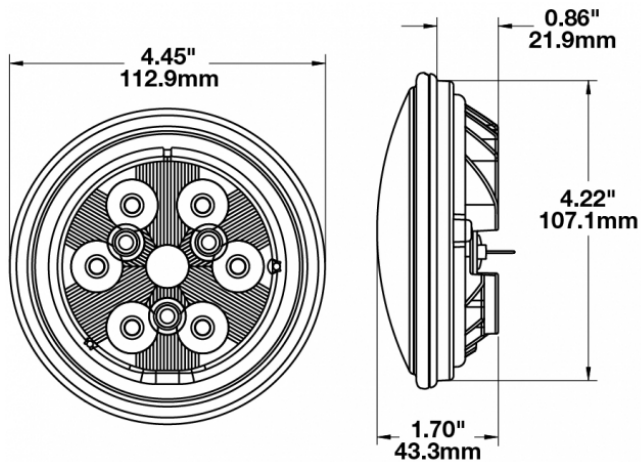

LED Work Light - Model 6040

PRODUCT INFORMATION

Description	12V LED Work Light with Polycarbonate Lens & Trapezoid Beam Pattern
Height	113.03 mm / 4.45 in
Width	113.03 mm / 4.45 in
Depth	43.18 mm / 1.7 in
Shape	Round
Outer Lens Material	Polycarbonate
Outer Lens Color	Clear
Housing Material	Die-Cast Aluminum
Housing Color	Black
Retrofits	PAR36 Worklights
Minimum Operating Temperature	-40 °C / -40 °F
Maximum Operating Temperature	65 °C / 149 °F
Connector or Wiring	Blade Terminals (Ring Terminal Adaptors Provided)
Mating Connector	0.25" Blade, #6 Ring Terminal, #8 Ring Terminal
Product Weight	0.69 lbs / 0.31 kgs
Shipping Weight	1.84 lbs / 0.83 kgs

PRODUCT DIMENSIONS

ELECTRICAL SPECIFICATIONS

Input Voltage	12V DC
Operating Voltage	10-15V DC
Transient Spike Protection	150V Peak @ 1 HZ-100 Pulses
Red Wire	Positive
Black Wire	Negative
Current Draw	2.00 MaxA @ 12V DC

LED Work Light - Model 6040

PHOTOMETRIC SPECIFICATIONS

Raw Lumen Output 1,050
Effective Lumen Output 770
Nominal LED Color Temperature 5000 K
Beam Pattern(s) Forward Lighting - Trapezoid

APPLICATIONS

Print date: 2017-09-26