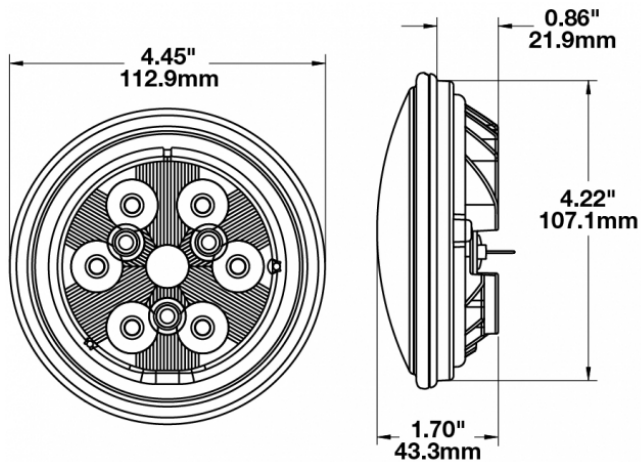

LED Work Light - Model 6040

PRODUCT INFORMATION

Description	12V LED Work Light with Polycarbonate Lens & Flood Beam Pattern
Height	113.03 mm / 4.45 in
Width	113.03 mm / 4.45 in
Depth	43.18 mm / 1.7 in
Shape	Round
Outer Lens Material	Polycarbonate
Outer Lens Color	Clear
Housing Material	Die-Cast Aluminum
Housing Color	Black
Retrofits	PAR36 Worklights
Minimum Operating Temperature	-40 °C / -40 °F
Maximum Operating Temperature	65 °C / 149 °F
Connector or Wiring	Blade Terminals (Ring Terminal Adaptors Provided)
Mating Connector	0.25" Blade, #6 Ring Terminal, #8 Ring Terminal
Product Weight	0.69 lbs / 0.31 kgs
Shipping Weight	1.84 lbs / 0.83 kgs

PRODUCT DIMENSIONS

ELECTRICAL SPECIFICATIONS

Input Voltage	12V DC
Operating Voltage	10-15V DC
Transient Spike Protection	150V Peak @ 1 HZ-100 Pulses
Red Wire	Positive
Black Wire	Negative
Current Draw	2.00 MaxA @ 12V DC