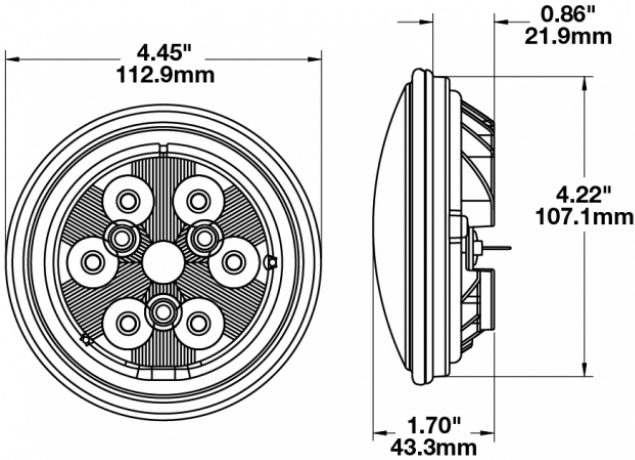

LED Work Light - Model 6040

PRODUCT INFORMATION

Description	12V LED Work Light with Polycarbonate Lens & Flood Beam Pattern
Height	113.03 mm / 4.45 in
Width	113.03 mm / 4.45 in
Depth	43.18 mm / 1.7 in
Shape	Round
Outer Lens Material	Polycarbonate
Outer Lens Color	Clear
Housing Material	Die-Cast Aluminum
Housing Color	Black
Retrofits	PAR36 Worklights
Minimum Operating Temperature	-40 °C / -40 °F
Maximum Operating Temperature	65 °C / 149 °F
Connector or Wiring	Blade Terminals (Ring Terminal Adaptors Provided)
Mating Connector	0.25" Blade, #6 Ring Terminal, #8 Ring Terminal
Product Weight	0.69 lbs / 0.31 kgs
Shipping Weight	1.84 lbs / 0.83 kgs

PRODUCT DIMENSIONS

ELECTRICAL SPECIFICATIONS

Input Voltage	12V DC
Operating Voltage	10-15V DC
Transient Spike Protection	150V Peak @ 1 HZ-100 Pulses
Red Wire	Positive
Black Wire	Negative
Current Draw	2.00 MaxA @ 12V DC

LED Work Light - Model 6040

PHOTOMETRIC SPECIFICATIONS

Raw Lumen Output 1,050
Effective Lumen Output 770
Nominal LED Color Temperature 5000 K
Beam Pattern(s) Forward Lighting - Flood (Standard)

APPLICATIONS