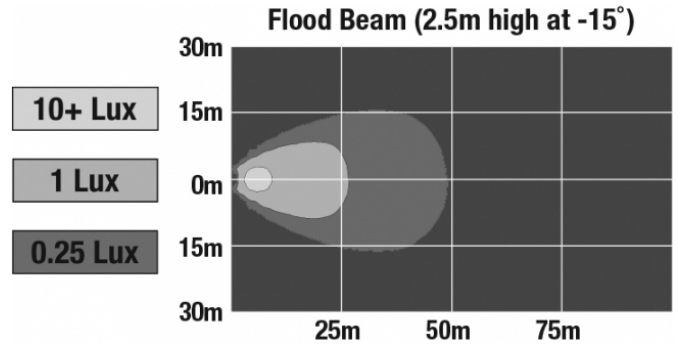

J.W. SPEAKER®
Engineered. Lighting. Solutions.

LED Work Light - Model 6040

PHOTOMETRIC SPECIFICATIONS

Raw Lumen Output 1,050
Effective Lumen Output 770
Nominal LED Color Temperature 5000 K
Beam Pattern(s) Forward Lighting - Flood (Standard)