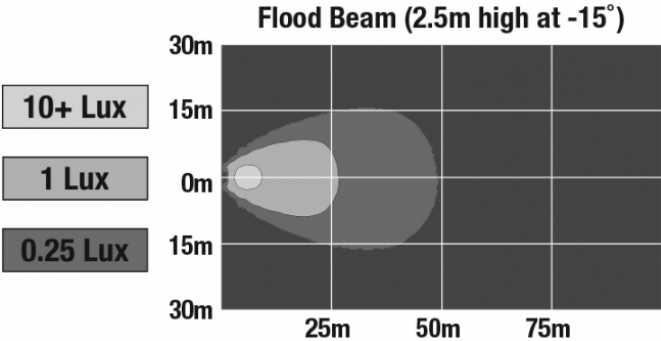

LED Work Light - Model 6040

PHOTOMETRIC SPECIFICATIONS

Raw Lumen Output 1,050
Effective Lumen Output 770
Nominal LED Color Temperature 5000 K
Beam Pattern(s) Forward Lighting - Flood (Standard)

APPLICATIONS