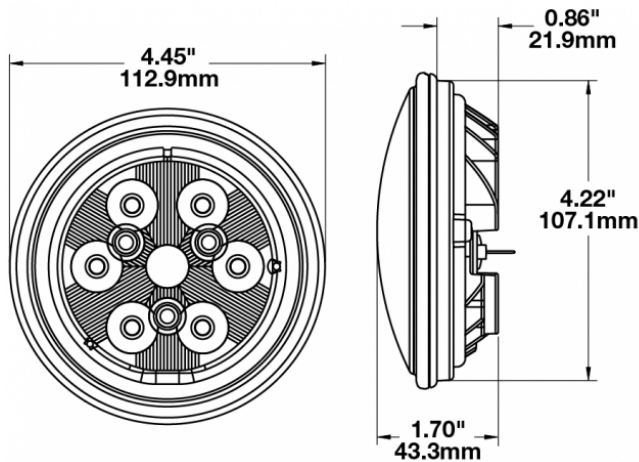

LED Work Light - Model 6040

PRODUCT INFORMATION

Description	12V LED Work Light with Polycarbonate Lens & Flood Beam Pattern
Height	113.03 mm / 4.45 in
Width	113.03 mm / 4.45 in
Depth	43.18 mm / 1.7 in
Shape	Round
Outer Lens Material	Polycarbonate
Outer Lens Color	Clear
Housing Material	Die-Cast Aluminum
Housing Color	Black
Retrofits	PAR36 Worklights
Minimum Operating Temperature	-40 °C / -40 °F
Maximum Operating Temperature	65 °C / 149 °F
Connector or Wiring	Blade Terminals (Ring Terminal Adaptors Provided)
Mating Connector	0.25" Blade, #6 Ring Terminal, #8 Ring Terminal
Product Weight	0.69 lbs / 0.31 kgs
Shipping Weight	1.84 lbs / 0.83 kgs

PRODUCT DIMENSIONS

ELECTRICAL SPECIFICATIONS

Input Voltage	12V DC
Operating Voltage	10-15V DC
Transient Spike Protection	150V Peak @ 1 HZ-100 Pulses
Red Wire	Positive
Black Wire	Negative
Current Draw	2.00 MaxA @ 12V DC