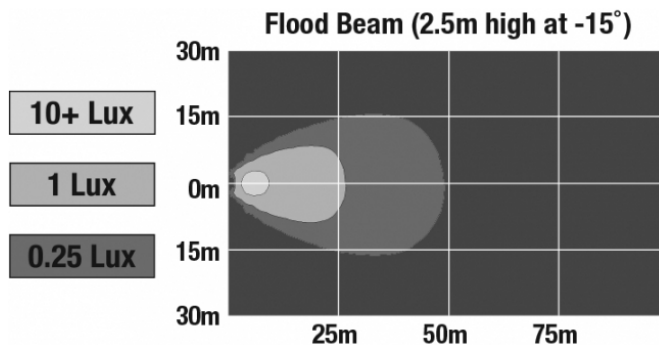

LED Work Light - Model 6040

PRODUCT INFORMATION

Description	12V LED Work Light with Polycarbonate Lens & Flood Beam Pattern
Height	113.03 mm / 4.45 in
Width	113.03 mm / 4.45 in
Depth	43.18 mm / 1.7 in
Shape	Round
Outer Lens Material	Polycarbonate
Outer Lens Color	Clear
Housing Material	Die-Cast Aluminum
Housing Color	Black
Retrofits	PAR36 Worklights
Minimum Operating Temperature	-40 °C / -40 °F
Maximum Operating Temperature	65 °C / 149 °F
Connector or Wiring	Blade Terminals (Ring Terminal Adaptors Provided)
Mating Connector	0.25" Blade, #6 Ring Terminal, #8 Ring Terminal
Product Weight	0.69 lbs / 0.31 kgs
Shipping Weight	1.84 lbs / 0.83 kgs

J.W. SPEAKER
Engineered. Lighting. Solutions.

LED Work Light - Model 6040

PHOTOMETRIC SPECIFICATIONS

Raw Lumen Output 1,050
Effective Lumen Output 770
Nominal LED Color Temperature 5000 K
Beam Pattern(s) Forward Lighting - Flood (Standard)