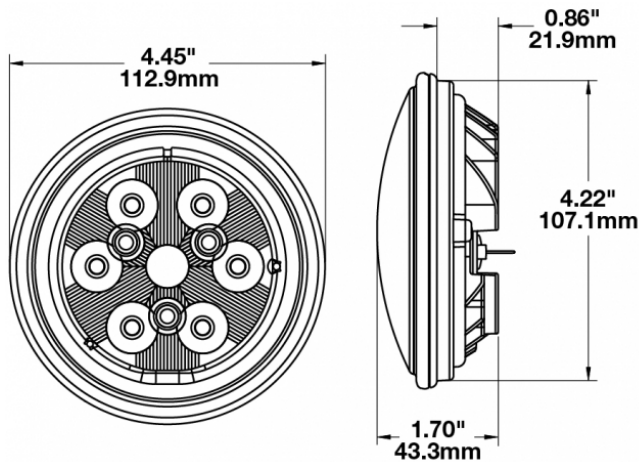

LED Work Light - Model 6040

PRODUCT DIMENSIONS

ELECTRICAL SPECIFICATIONS

Input Voltage	12-48V DC
Operating Voltage	10-60V DC
Transient Spike Protection	150V Peak @ 1 HZ-100 Pulses
Red Wire	Positive
Black Wire	Negative
Current Draw	1.04A @ 12V DC 0.5A @ 24V DC 0.33A @ 36V DC 0.26A @ 48V DC