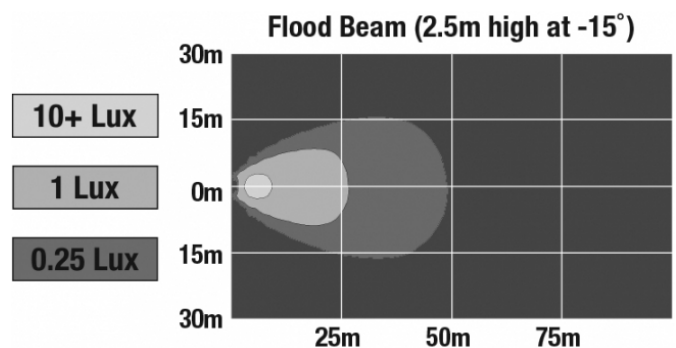

REGULATORY STANDARDS COMPLIANCE

Buy America Standards
IEC IP66

Eco Friendly

PHOTOMETRIC SPECIFICATIONS

Raw Lumen Output	1,500
Effective Lumen Output	1,070
Nominal LED Color Temperature	5000 K
Beam Pattern(s)	Forward Lighting - Flood (Standard)