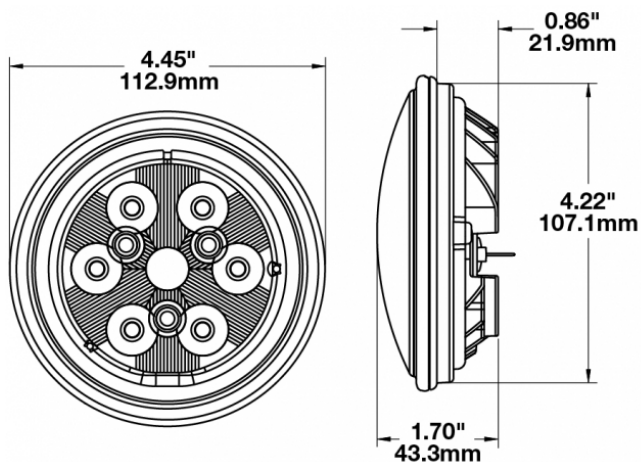

PRODUCT DIMENSIONS

Print date: 2017-06-27

© 2017 J.W. Speaker Corporation • Germantown, WI U.S.A.
www.jwspeaker.com • speaker@jwspeaker.com • 262.251.6660

J.W. SPEAKER®
Engineered. Lighting. Solutions.