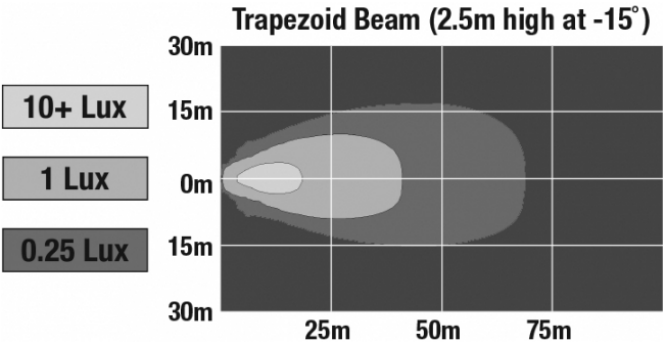

J.W. SPEAKER
Engineered. Lighting. Solutions.

LED Work Light - Model 6040

PHOTOMETRIC SPECIFICATIONS

Raw Lumen Output 1,500
Effective Lumen Output 1,070
Nominal LED Color Temperature 5000 K
Beam Pattern(s) Forward Lighting - Trapezoid