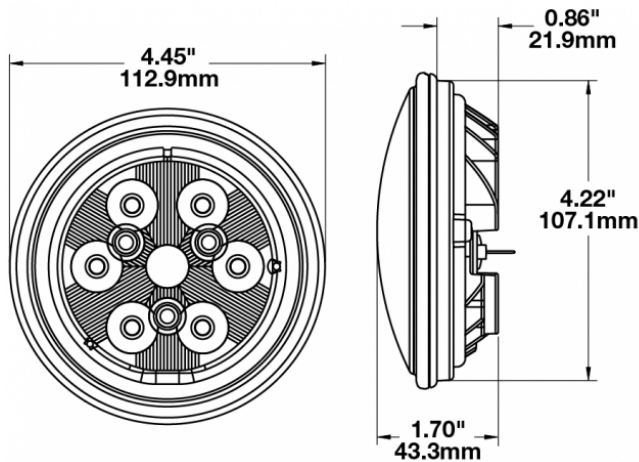

## PRODUCT INFORMATION

---

<b>Description</b>	12-48V LED Work Light with Glass Lens & Trapezoid Beam Pattern
<b>Height</b>	113.03 mm / 4.45 in
<b>Width</b>	113.03 mm / 4.45 in
<b>Depth</b>	43.18 mm / 1.7 in
<b>Shape</b>	Round
<b>Outer Lens Material</b>	Glass
<b>Outer Lens Color</b>	Clear
<b>Housing Material</b>	Die-Cast Aluminum
<b>Housing Color</b>	Black
<b>Retrofits</b>	PAR36 Worklights
<b>Minimum Operating Temperature</b>	-40 °C / -40 °F
<b>Maximum Operating Temperature</b>	65 °C / 149 °F
<b>Connector or Wiring</b>	Blade Terminals (Ring Terminal Adaptors Provided)
<b>Mating Connector</b>	0.25" Blade, #6 Ring Terminal, #8 Ring Terminal
<b>Product Weight</b>	0.69 lbs / 0.31 kgs
<b>Shipping Weight</b>	1.84 lbs / 0.83 kgs

## PRODUCT DIMENSIONS