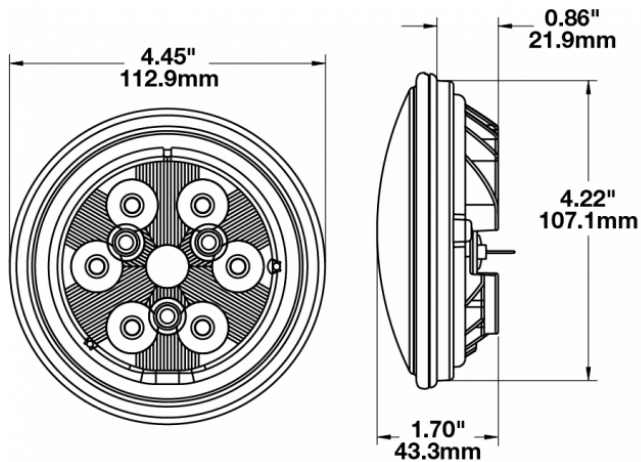

LED Work Light - Model 6040

PRODUCT INFORMATION

Description	12-48V LED Work Light with Glass Lens & Trapezoid Beam Pattern
Height	113.03 mm / 4.45 in
Width	113.03 mm / 4.45 in
Depth	43.18 mm / 1.7 in
Shape	Round
Outer Lens Material	Glass
Outer Lens Color	Clear
Housing Material	Die-Cast Aluminum
Housing Color	Black
Retrofits	PAR36 Worklights
Minimum Operating Temperature	-40 °C / -40 °F
Maximum Operating Temperature	65 °C / 149 °F
Connector or Wiring	Blade Terminals (Ring Terminal Adaptors Provided)
Mating Connector	0.25" Blade, #6 Ring Terminal, #8 Ring Terminal
Product Weight	0.69 lbs / 0.31 kgs
Shipping Weight	1.84 lbs / 0.83 kgs

PRODUCT DIMENSIONS

ELECTRICAL SPECIFICATIONS

Input Voltage	12-48V DC
Operating Voltage	10-60V DC
Transient Spike Protection	150V Peak @ 1 HZ-100 Pulses
Red Wire	Positive
Black Wire	Negative
Current Draw	1.04A @ 12V DC 0.5A @ 24V DC 0.33A @ 36V DC 0.26A @ 48V DC