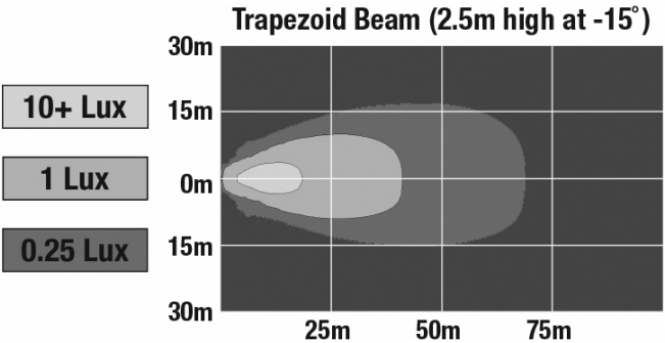

J.W. SPEAKER
Engineered. Lighting. Solutions.

LED Work Light - Model 6040

PHOTOMETRIC SPECIFICATIONS

Raw Lumen Output 1,500
Effective Lumen Output 1,070
Nominal LED Color Temperature 5000 K
Beam Pattern(s) Forward Lighting - Trapezoid