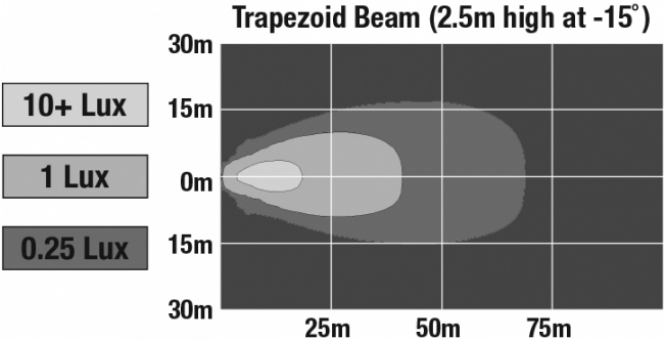

LED Work Light - Model 6040

PHOTOMETRIC SPECIFICATIONS

Raw Lumen Output 1,500
Effective Lumen Output 1,070
Nominal LED Color Temperature 5000 K
Beam Pattern(s) Forward Lighting - Trapezoid