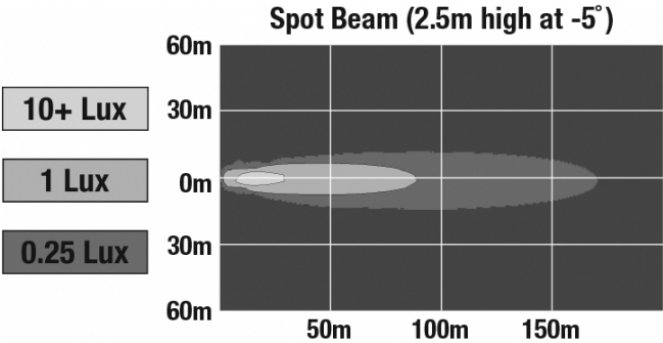

J.W. SPEAKER
Engineered. Lighting. Solutions.

LED Work Light - Model 6040

PHOTOMETRIC SPECIFICATIONS

Raw Lumen Output 1,500
Effective Lumen Output 1,070
Nominal LED Color Temperature 5000 K
Beam Pattern(s) Forward Lighting - Spot