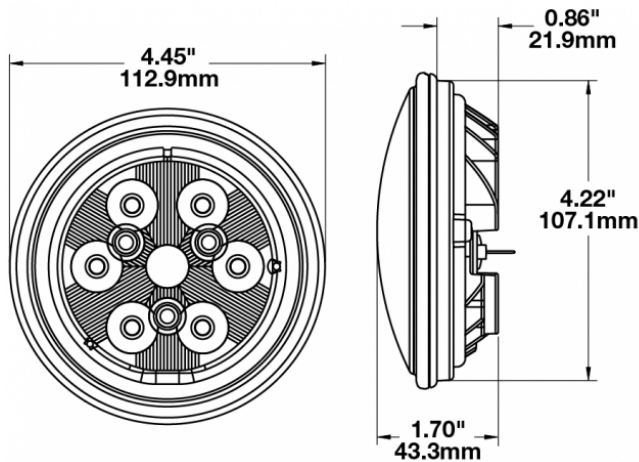

LED Work Light - Model 6040

PRODUCT INFORMATION

Description	12-48V LED Work Light with Glass Lens & Spot Beam Pattern
Height	113.03 mm / 4.45 in
Width	113.03 mm / 4.45 in
Depth	43.18 mm / 1.7 in
Shape	Round
Outer Lens Material	Glass
Outer Lens Color	Clear
Housing Material	Die-Cast Aluminum
Housing Color	Black
Retrofits	PAR36 Worklights
Minimum Operating Temperature	-40 °C / -40 °F
Maximum Operating Temperature	65 °C / 149 °F
Connector or Wiring	Blade Terminals (Ring Terminal Adaptors Provided)
Mating Connector	0.25" Blade, #6 Ring Terminal, #8 Ring Terminal
Product Weight	0.69 lbs / 0.31 kgs
Shipping Weight	0.90 lbs / 0.41 kgs

PRODUCT DIMENSIONS

ELECTRICAL SPECIFICATIONS

Input Voltage	12-48V DC
Operating Voltage	10-60V DC
Transient Spike Protection	150V Peak @ 1 HZ-100 Pulses
Red Wire	Positive
Black Wire	Negative
Current Draw	1.04A @ 12V DC 0.5A @ 24V DC 0.33A @ 36V DC 0.26A @ 48V DC