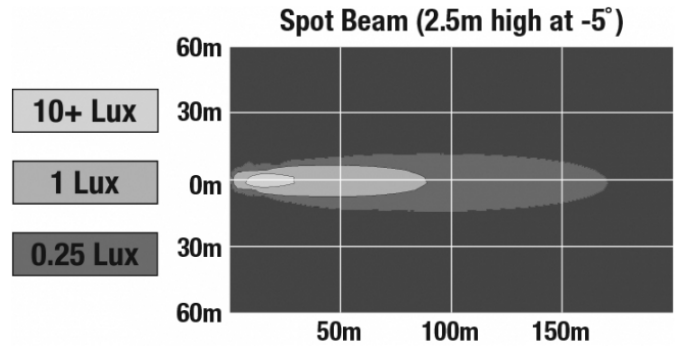

LED Work Light - Model 6040

PRODUCT INFORMATION

Description	12-48V LED Work Light with Glass Lens & Spot Beam Pattern
Height	113.03 mm / 4.45 in
Width	113.03 mm / 4.45 in
Depth	43.18 mm / 1.7 in
Shape	Round
Outer Lens Material	Glass
Outer Lens Color	Clear
Housing Material	Die-Cast Aluminum
Housing Color	Black
Retrofits	PAR36 Worklights
Minimum Operating Temperature	-40 °C / -40 °F
Maximum Operating Temperature	65 °C / 149 °F
Connector or Wiring	Blade Terminals (Ring Terminal Adaptors Provided)
Mating Connector	0.25" Blade, #6 Ring Terminal, #8 Ring Terminal
Product Weight	0.69 lbs / 0.31 kgs
Shipping Weight	1.84 lbs / 0.83 kgs

J.W. SPEAKER
Engineered. Lighting. Solutions.

LED Work Light - Model 6040

PHOTOMETRIC SPECIFICATIONS

Raw Lumen Output	1,500
Effective Lumen Output	1,070
Nominal LED Color Temperature	5000 K
Beam Pattern(s)	Forward Lighting - Spot