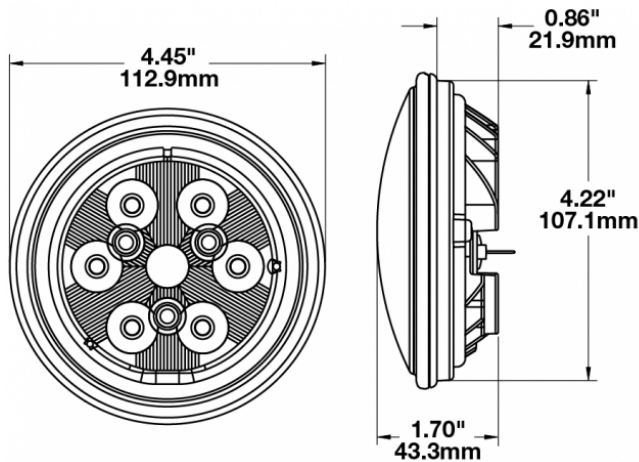

LED Work Light - Model 6040

PRODUCT INFORMATION

Description	12-48V LED Work Light with Glass Lens & Spot Beam Pattern
Height	113.03 mm / 4.45 in
Width	113.03 mm / 4.45 in
Depth	43.18 mm / 1.7 in
Shape	Round
Outer Lens Material	Glass
Outer Lens Color	Clear
Housing Material	Die-Cast Aluminum
Housing Color	Black
Retrofits	PAR36 Worklights
Minimum Operating Temperature	-40 °C / -40 °F
Maximum Operating Temperature	65 °C / 149 °F
Connector or Wiring	Blade Terminals (Ring Terminal Adaptors Provided)
Mating Connector	0.25" Blade, #6 Ring Terminal, #8 Ring Terminal
Product Weight	0.69 lbs / 0.31 kgs
Shipping Weight	1.84 lbs / 0.83 kgs

PRODUCT DIMENSIONS

ELECTRICAL SPECIFICATIONS

Input Voltage	12-48V DC
Operating Voltage	10-60V DC
Transient Spike Protection	150V Peak @ 1 HZ-100 Pulses
Red Wire	Positive
Black Wire	Negative
Current Draw	1.04A @ 12V DC 0.5A @ 24V DC 0.33A @ 36V DC 0.26A @ 48V DC