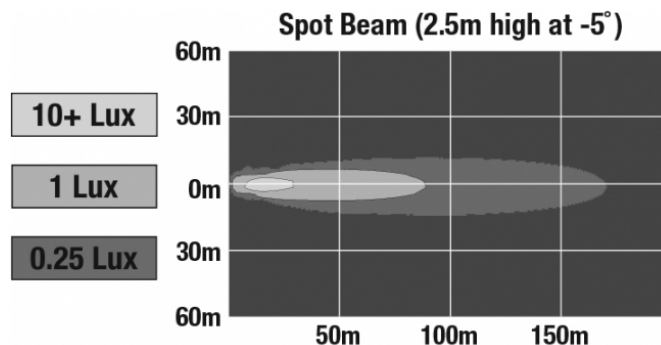

LED Work Light - Model 6040

PRODUCT INFORMATION

Description	12-48V LED Work Light with Glass Lens & Spot Beam Pattern
Height	113.03 mm / 4.45 in
Width	113.03 mm / 4.45 in
Depth	43.18 mm / 1.7 in
Shape	Round
Outer Lens Material	Glass
Outer Lens Color	Clear
Housing Material	Die-Cast Aluminum
Housing Color	Black
Retrofits	PAR36 Worklights
Minimum Operating Temperature	-40 °C / -40 °F
Maximum Operating Temperature	65 °C / 149 °F
Connector or Wiring	Blade Terminals (Ring Terminal Adaptors Provided)
Mating Connector	0.25" Blade, #6 Ring Terminal, #8 Ring Terminal
Product Weight	0.69 lbs / 0.31 kgs
Shipping Weight	1.84 lbs / 0.83 kgs

J.W. SPEAKER
Engineered. Lighting. Solutions.

LED Work Light - Model 6040

PHOTOMETRIC SPECIFICATIONS

Raw Lumen Output	1,500
Effective Lumen Output	1,070
Nominal LED Color Temperature	5000 K
Beam Pattern(s)	Forward Lighting - Spot