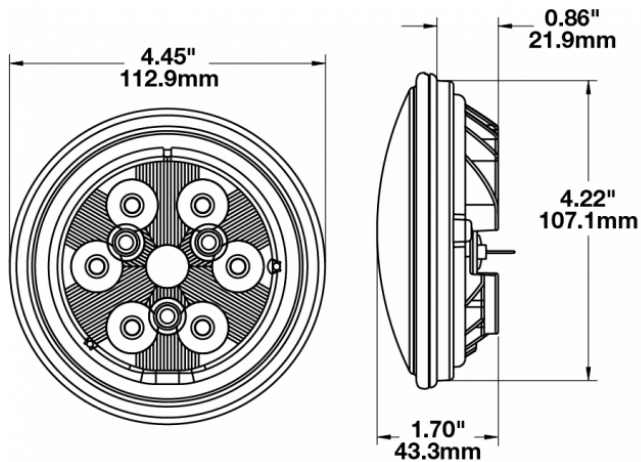

LED Work Light - Model 6040

PRODUCT DIMENSIONS

ELECTRICAL SPECIFICATIONS

Input Voltage	12-48V DC
Operating Voltage	10-60V DC
Transient Spike Protection	150V Peak @ 1 HZ-100 Pulses
Red Wire	Positive
Black Wire	Negative
Current Draw	1.04A @ 12V DC 0.5A @ 24V DC 0.33A @ 36V DC 0.26A @ 48V DC