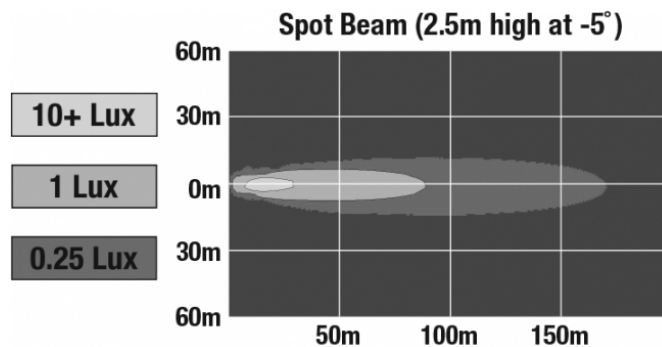

LED Work Light - Model 6040

PRODUCT INFORMATION

Description	12-48V LED Work Light with Glass Lens & Spot Beam Pattern
Height	113.03 mm / 4.45 in
Width	113.03 mm / 4.45 in
Depth	43.18 mm / 1.7 in
Shape	Round
Outer Lens Material	Glass
Outer Lens Color	Clear
Housing Material	Die-Cast Aluminum
Housing Color	Black
Retrofits	PAR36 Worklights
Minimum Operating Temperature	-40 °C / -40 °F
Maximum Operating Temperature	65 °C / 149 °F
Connector or Wiring	Blade Terminals (Ring Terminal Adaptors Provided)
Mating Connector	0.25" Blade, #6 Ring Terminal, #8 Ring Terminal
Product Weight	0.69 lbs / 0.31 kgs
Shipping Weight	1.84 lbs / 0.83 kgs

J.W. SPEAKER
Engineered. Lighting. Solutions.

LED Work Light - Model 6040

PHOTOMETRIC SPECIFICATIONS

Raw Lumen Output 1,500
Effective Lumen Output 1,070
Nominal LED Color Temperature 5000 K
Beam Pattern(s) Forward Lighting - Spot