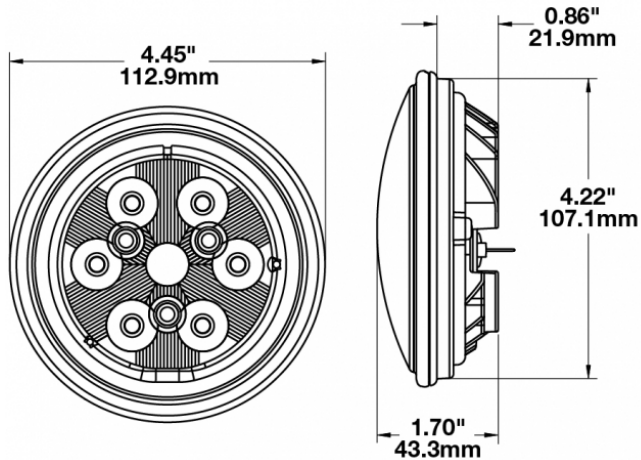

LED Work Light - Model 6040

PRODUCT INFORMATION

Description	12-48V LED Work Light with Polycarbonate Lens & Spot Beam Pattern
Height	113.03 mm / 4.45 in
Width	113.03 mm / 4.45 in
Depth	43.18 mm / 1.7 in
Shape	Round
Outer Lens Material	Polycarbonate
Outer Lens Color	Clear
Housing Material	Die-Cast Aluminum
Housing Color	Black
Retrofits	PAR36 Worklights
Minimum Operating Temperature	-40 °C / -40 °F
Maximum Operating Temperature	65 °C / 149 °F
Connector or Wiring	Blade Terminals (Ring Terminal Adaptors Provided)
Mating Connector	0.25" Blade, #6 Ring Terminal, #8 Ring Terminal
Product Weight	0.69 lbs / 0.31 kgs
Shipping Weight	1.84 lbs / 0.83 kgs

PRODUCT DIMENSIONS

ELECTRICAL SPECIFICATIONS

Input Voltage	12-48V DC
Operating Voltage	10-60V DC
Transient Spike Protection	150V Peak @ 1 HZ-100 Pulses
Red Wire	Positive
Black Wire	Negative
Current Draw	1.04A @ 12V DC 0.5A @ 24V DC 0.33A @ 36V DC 0.26A @ 48V DC