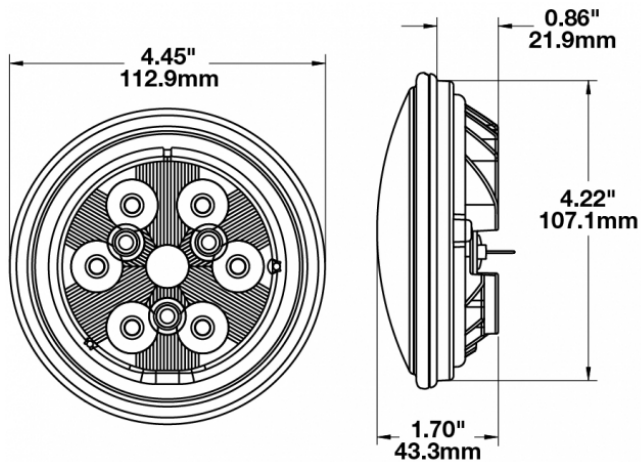

LED Work Light - Model 6040

PRODUCT INFORMATION

Description	12-48V LED Work Light with Polycarbonate Lens & Spot Beam Pattern
Height	113.03 mm / 4.45 in
Width	113.03 mm / 4.45 in
Depth	43.18 mm / 1.7 in
Shape	Round
Outer Lens Material	Polycarbonate
Outer Lens Color	Clear
Housing Material	Die-Cast Aluminum
Housing Color	Black
Retrofits	PAR36 Worklights
Minimum Operating Temperature	-40 °C / -40 °F
Maximum Operating Temperature	65 °C / 149 °F
Connector or Wiring	Blade Terminals (Ring Terminal Adaptors Provided)
Mating Connector	0.25" Blade, #6 Ring Terminal, #8 Ring Terminal
Product Weight	0.69 lbs / 0.31 kgs
Shipping Weight	1.84 lbs / 0.83 kgs

PRODUCT DIMENSIONS

ELECTRICAL SPECIFICATIONS

Input Voltage	12-48V DC
Operating Voltage	10-60V DC
Transient Spike Protection	150V Peak @ 1 HZ-100 Pulses
Red Wire	Positive
Black Wire	Negative
Current Draw	1.04A @ 12V DC 0.5A @ 24V DC 0.33A @ 36V DC 0.26A @ 48V DC