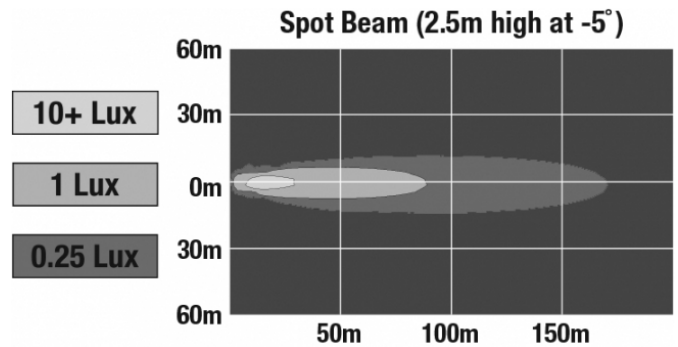

J.W. SPEAKER
Engineered. Lighting. Solutions.

LED Work Light - Model 6040

PHOTOMETRIC SPECIFICATIONS

Raw Lumen Output	1,500
Effective Lumen Output	1,070
Nominal LED Color Temperature	5000 K
Beam Pattern(s)	Forward Lighting - Spot