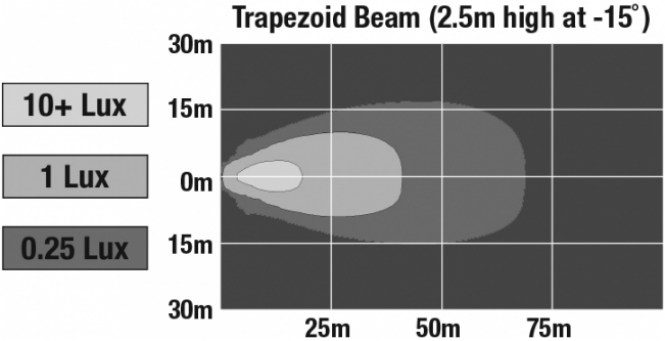

J.W. SPEAKER
Engineered. Lighting. Solutions.

LED Work Light - Model 6040

PHOTOMETRIC SPECIFICATIONS

Raw Lumen Output 1,500
Effective Lumen Output 1,070
Nominal LED Color Temperature 5000 K
Beam Pattern(s) Forward Lighting - Trapezoid