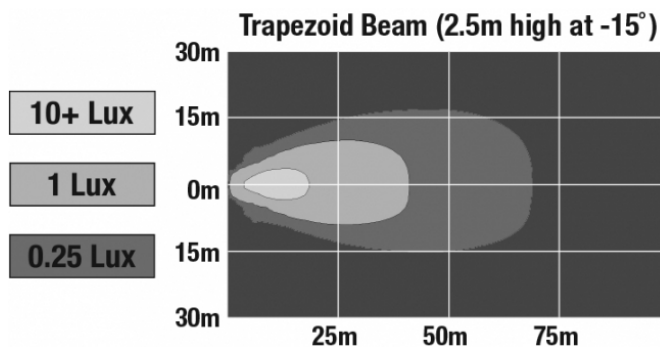

J.W. SPEAKER
Engineered. Lighting. Solutions.

LED Work Light - Model 6040

PHOTOMETRIC SPECIFICATIONS

Raw Lumen Output	1,500
Effective Lumen Output	1,070
Nominal LED Color Temperature	5000 K
Beam Pattern(s)	Forward Lighting - Trapezoid