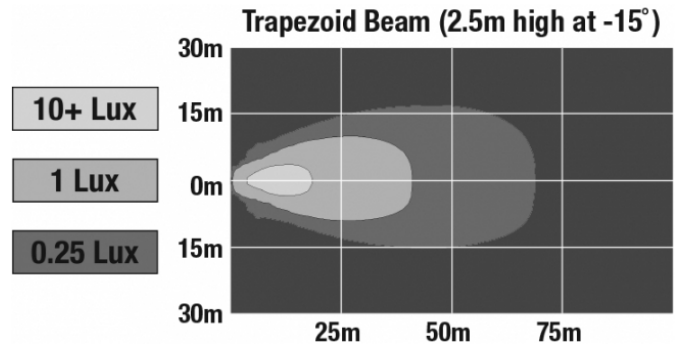

J.W. SPEAKER
Engineered. Lighting. Solutions.

LED Work Light - Model 6040

PHOTOMETRIC SPECIFICATIONS

Raw Lumen Output	1,500
Effective Lumen Output	1,070
Nominal LED Color Temperature	5000 K
Beam Pattern(s)	Forward Lighting - Trapezoid