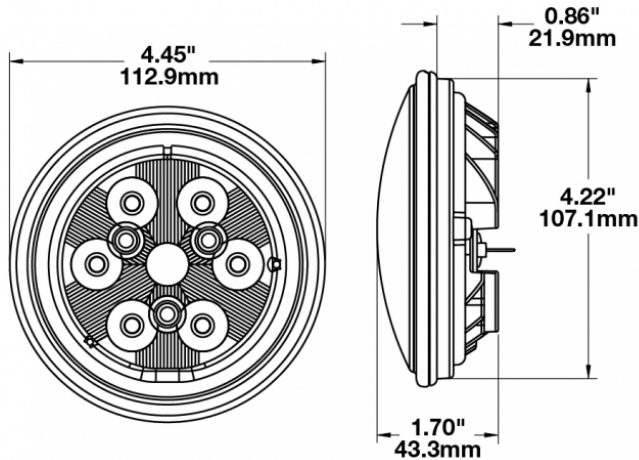

LED Work Light - Model 6040

PRODUCT INFORMATION

Description	12-48V LED Work Light with Polycarbonate Lens & Trapezoid Beam Pattern
Height	113.03 mm / 4.45 in
Width	113.03 mm / 4.45 in
Depth	43.18 mm / 1.7 in
Shape	Round
Outer Lens Material	Polycarbonate
Outer Lens Color	Clear
Housing Material	Die-Cast Aluminum
Housing Color	Black
Retrofits	PAR36 Worklights
Minimum Operating Temperature	-40 °C / -40 °F
Maximum Operating Temperature	65 °C / 149 °F
Connector or Wiring	Blade Terminals (Ring Terminal Adaptors Provided)
Mating Connector	0.25" Blade, #6 Ring Terminal, #8 Ring Terminal
Product Weight	0.69 lbs / 0.31 kgs
Shipping Weight	1.30 lbs / 0.59 kgs

PRODUCT DIMENSIONS

ELECTRICAL SPECIFICATIONS

Input Voltage	12-48V DC
Operating Voltage	10-60V DC
Transient Spike Protection	150V Peak @ 1 HZ-100 Pulses
Red Wire	Positive
Black Wire	Negative
Current Draw	1.04A @ 12V DC 0.5A @ 24V DC 0.33A @ 36V DC 0.26A @ 48V DC