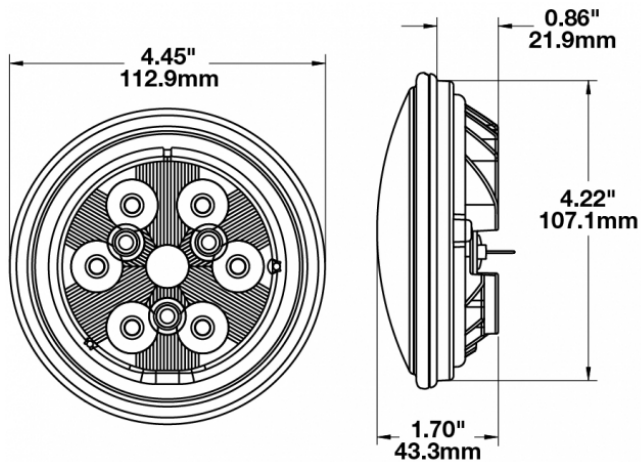

## PRODUCT INFORMATION

---

<b>Description</b>	12-48V LED Work Light with Polycarbonate Lens & Trapezoid Beam Pattern
<b>Height</b>	113.03 mm / 4.45 in
<b>Width</b>	113.03 mm / 4.45 in
<b>Depth</b>	43.18 mm / 1.7 in
<b>Shape</b>	Round
<b>Outer Lens Material</b>	Polycarbonate
<b>Outer Lens Color</b>	Clear
<b>Housing Material</b>	Die-Cast Aluminum
<b>Housing Color</b>	Black
<b>Retrofits</b>	PAR36 Worklights
<b>Minimum Operating Temperature</b>	-40 °C / -40 °F
<b>Maximum Operating Temperature</b>	65 °C / 149 °F
<b>Connector or Wiring</b>	Blade Terminals (Ring Terminal Adaptors Provided)
<b>Mating Connector</b>	0.25" Blade, #6 Ring Terminal, #8 Ring Terminal
<b>Product Weight</b>	0.69 lbs / 0.31 kgs
<b>Shipping Weight</b>	1.30 lbs / 0.59 kgs

## PRODUCT DIMENSIONS