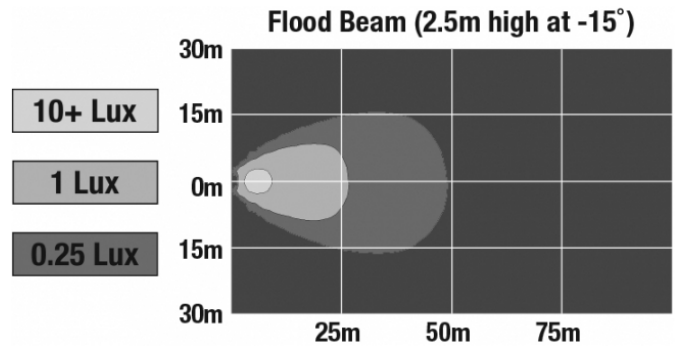

J.W. SPEAKER
Engineered. Lighting. Solutions.

LED Work Light - Model 6040

PHOTOMETRIC SPECIFICATIONS

Raw Lumen Output	1,500
Effective Lumen Output	1,070
Nominal LED Color Temperature	5000 K
Beam Pattern(s)	Forward Lighting - Flood (Standard)