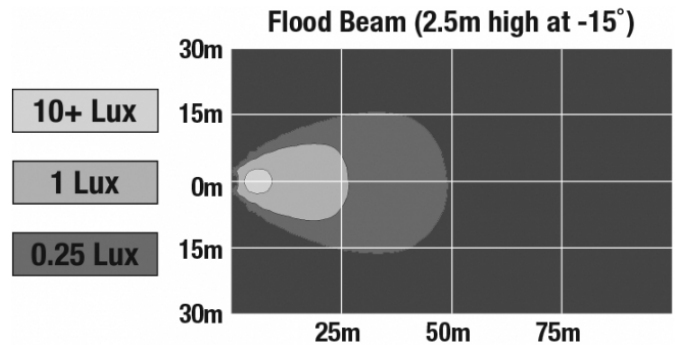

J.W. SPEAKER
Engineered. Lighting. Solutions.

LED Work Light - Model 6040

PHOTOMETRIC SPECIFICATIONS

| | |
|--------------------------------------|-------------------------------------|
| Raw Lumen Output | 1,500 |
| Effective Lumen Output | 1,070 |
| Nominal LED Color Temperature | 5000 K |
| Beam Pattern(s) | Forward Lighting - Flood (Standard) |