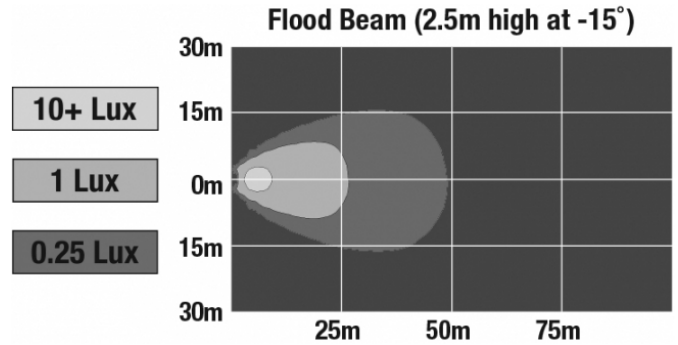

J.W. SPEAKER
Engineered. Lighting. Solutions.

LED Work Light - Model 6040

PHOTOMETRIC SPECIFICATIONS

Raw Lumen Output 1,500
Effective Lumen Output 1,070
Nominal LED Color Temperature 5000 K
Beam Pattern(s) Forward Lighting - Flood (Standard)