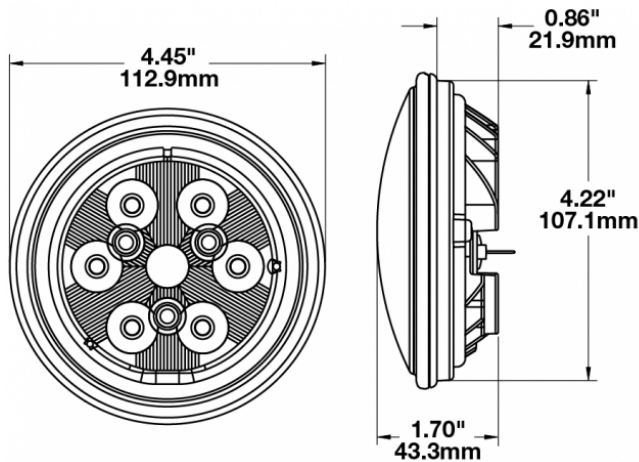

## PRODUCT INFORMATION

<b>Description</b>	12-48V LED Work Light with Polycarbonate Lens & Flood Beam Pattern
<b>Height</b>	113.03 mm / 4.45 in
<b>Width</b>	113.03 mm / 4.45 in
<b>Depth</b>	43.18 mm / 1.7 in
<b>Shape</b>	Round
<b>Outer Lens Material</b>	Polycarbonate
<b>Outer Lens Color</b>	Clear
<b>Housing Material</b>	Die-Cast Aluminum
<b>Housing Color</b>	Black
<b>Retrofits</b>	PAR36 Worklights
<b>Minimum Operating Temperature</b>	-40 °C / -40 °F
<b>Maximum Operating Temperature</b>	65 °C / 149 °F
<b>Connector or Wiring</b>	Blade Terminals (Ring Terminal Adaptors Provided)
<b>Mating Connector</b>	0.25" Blade, #6 Ring Terminal, #8 Ring Terminal
<b>Product Weight</b>	0.69 lbs / 0.31 kgs
<b>Shipping Weight</b>	0.90 lbs / 0.41 kgs

## PRODUCT DIMENSIONS