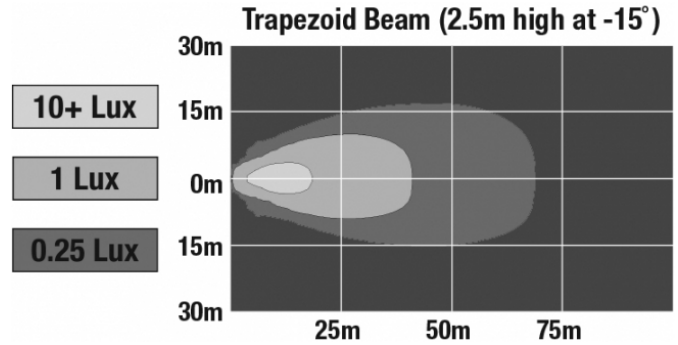

J.W. SPEAKER
Engineered. Lighting. Solutions.

LED Work Light - Model 6040

PHOTOMETRIC SPECIFICATIONS

Raw Lumen Output	1,050
Effective Lumen Output	770
Nominal LED Color Temperature	5000 K
Beam Pattern(s)	Forward Lighting - Trapezoid