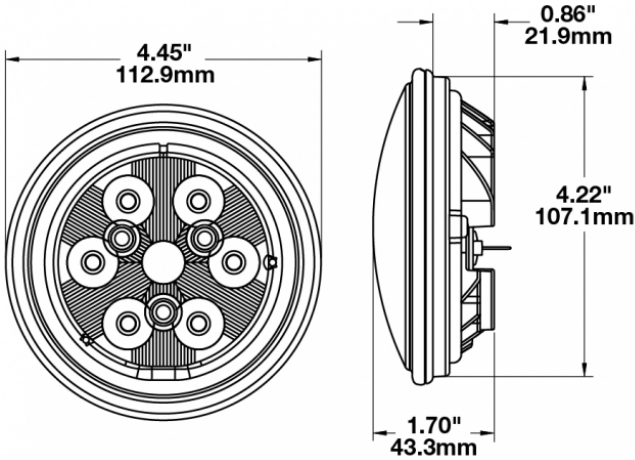

## PRODUCT INFORMATION

<b>Description</b>	12V LED Work Light with Glass Lens & Trapezoid Beam Pattern
<b>Height</b>	113.03 mm / 4.45 in
<b>Width</b>	113.03 mm / 4.45 in
<b>Depth</b>	43.18 mm / 1.7 in
<b>Shape</b>	Round
<b>Outer Lens Material</b>	Glass
<b>Outer Lens Color</b>	Clear
<b>Housing Material</b>	Die-Cast Aluminum
<b>Housing Color</b>	Black
<b>Retrofits</b>	PAR36 Worklights
<b>Minimum Operating Temperature</b>	-40 °C / -40 °F
<b>Maximum Operating Temperature</b>	65 °C / 149 °F
<b>Connector or Wiring</b>	Blade Terminals (Ring Terminal Adaptors Provided)
<b>Mating Connector</b>	0.25" Blade, #6 Ring Terminal, #8 Ring Terminal
<b>Product Weight</b>	0.69 lbs / 0.31 kgs
<b>Shipping Weight</b>	1.84 lbs / 0.83 kgs

## PRODUCT DIMENSIONS