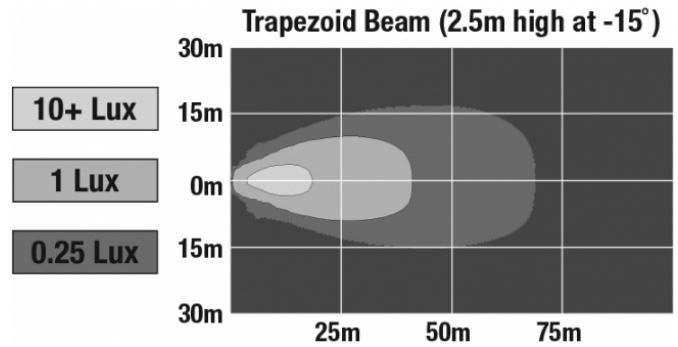

LED Work Light - Model 6040

PHOTOMETRIC SPECIFICATIONS

Raw Lumen Output	1,050
Effective Lumen Output	770
Nominal LED Color Temperature	5000 K
Beam Pattern(s)	Forward Lighting - Trapezoid

APPLICATIONS

Print date: 2018-10-24