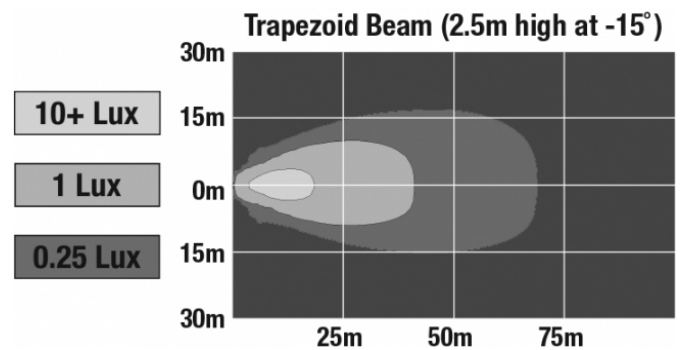

REGULATORY STANDARDS COMPLIANCE

Buy America Standards
IEC IP66

Eco Friendly

PHOTOMETRIC SPECIFICATIONS

Raw Lumen Output	1,050
Effective Lumen Output	770
Nominal LED Color Temperature	5000 K
Beam Pattern(s)	Forward Lighting - Trapezoid