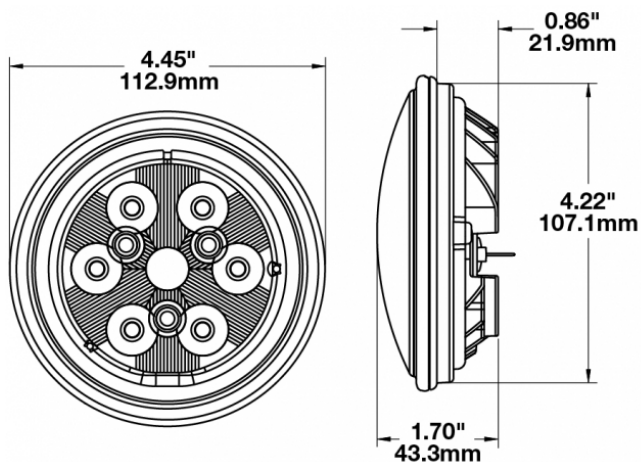

PRODUCT DIMENSIONS

Print date: 2017-06-23

© 2017 J.W. Speaker Corporation • Germantown, WI U.S.A.
www.jwspeaker.com • speaker@jwspeaker.com • 262.251.6660

J.W. SPEAKER®
Engineered. Lighting. Solutions.