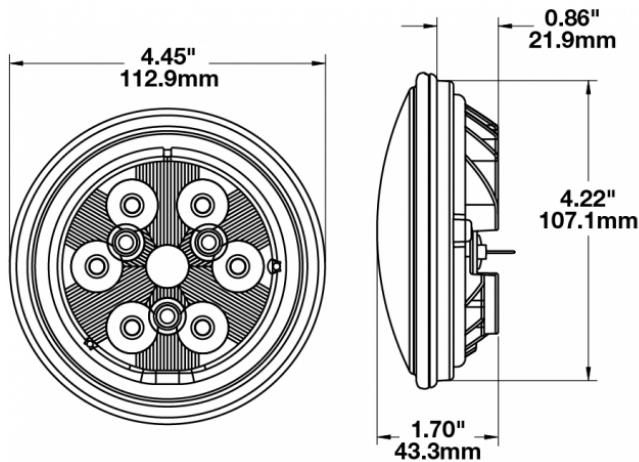

## PRODUCT INFORMATION

<b>Description</b>	12V LED Work Light with Glass Lens & Trapezoid Beam Pattern
<b>Height</b>	113.03 mm / 4.45 in
<b>Width</b>	113.03 mm / 4.45 in
<b>Depth</b>	43.18 mm / 1.7 in
<b>Shape</b>	Round
<b>Outer Lens Material</b>	Glass
<b>Outer Lens Color</b>	Clear
<b>Housing Material</b>	Die-Cast Aluminum
<b>Housing Color</b>	Black
<b>Retrofits</b>	PAR36 Worklights
<b>Minimum Operating Temperature</b>	-40 °C / -40 °F
<b>Maximum Operating Temperature</b>	65 °C / 149 °F
<b>Connector or Wiring</b>	Blade Terminals (Ring Terminal Adaptors Provided)
<b>Mating Connector</b>	0.25" Blade, #6 Ring Terminal, #8 Ring Terminal
<b>Product Weight</b>	0.69 lbs / 0.31 kgs
<b>Shipping Weight</b>	1.84 lbs / 0.83 kgs

## PRODUCT DIMENSIONS