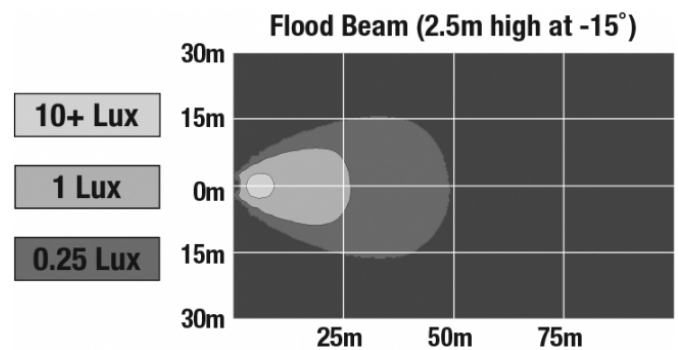

## PHOTOMETRIC SPECIFICATIONS

<b>Raw Lumen Output</b>	1,390
<b>Effective Lumen Output</b>	1,020
<b>Nominal LED Color Temperature</b>	5000 K
<b>Beam Pattern(s)</b>	Forward Lighting - Flood (Standard)

Print date: 2017-06-23