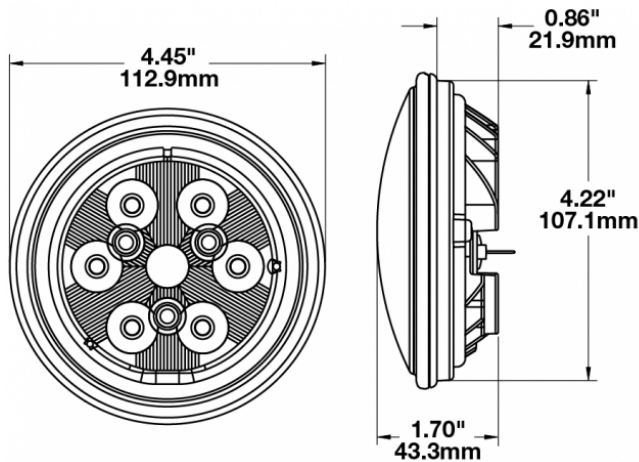

LED Work Light - Model 6040

PRODUCT INFORMATION

Description	12V LED Work Light with Glass Lens & Flood Beam Pattern
Height	113.03 mm / 4.45 in
Width	113.03 mm / 4.45 in
Depth	43.18 mm / 1.7 in
Shape	Round
Outer Lens Material	Glass
Outer Lens Color	Clear
Housing Material	Die-Cast Aluminum
Housing Color	Black
Retrofits	PAR36 Worklights
Minimum Operating Temperature	-40 °C / -40 °F
Maximum Operating Temperature	65 °C / 149 °F
Connector or Wiring	Blade Terminals (Ring Terminal Adaptors Provided)
Mating Connector	0.25" Blade, #6 Ring Terminal, #8 Ring Terminal
Product Weight	0.69 lbs / 0.31 kgs
Shipping Weight	1.30 lbs / 0.59 kgs

PRODUCT DIMENSIONS

ELECTRICAL SPECIFICATIONS

Input Voltage	12V DC
Operating Voltage	10-15V DC
Transient Spike Protection	150V Peak @ 1 HZ-100 Pulses
Red Wire	Positive
Black Wire	Negative
Current Draw	2.00 MaxA @ 12V DC