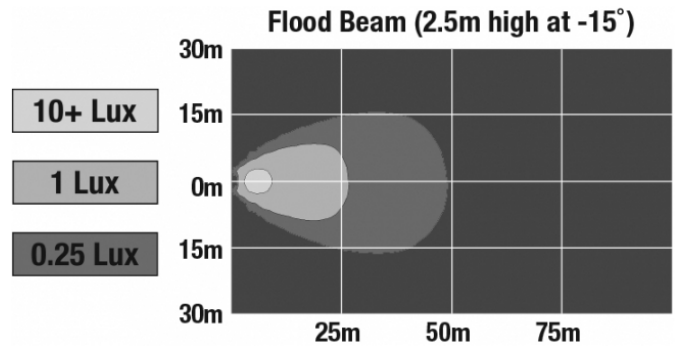

LED Work Light - Model 6040

PRODUCT INFORMATION

Description	12V LED Work Light with Glass Lens & Flood Beam Pattern
Height	113.03 mm / 4.45 in
Width	113.03 mm / 4.45 in
Depth	43.18 mm / 1.7 in
Shape	Round
Outer Lens Material	Glass
Outer Lens Color	Clear
Housing Material	Die-Cast Aluminum
Housing Color	Black
Retrofits	PAR36 Worklights
Minimum Operating Temperature	-40 °C / -40 °F
Maximum Operating Temperature	65 °C / 149 °F
Connector or Wiring	Blade Terminals (Ring Terminal Adaptors Provided)
Mating Connector	0.25" Blade, #6 Ring Terminal, #8 Ring Terminal
Product Weight	0.69 lbs / 0.31 kgs
Shipping Weight	1.30 lbs / 0.59 kgs

J.W. SPEAKER 
Engineered. Lighting. Solutions.

LED Work Light - Model 6040

PHOTOMETRIC SPECIFICATIONS

Raw Lumen Output	1,390
Effective Lumen Output	1,020
Nominal LED Color Temperature	5000 K
Beam Pattern(s)	Forward Lighting - Flood (Standard)