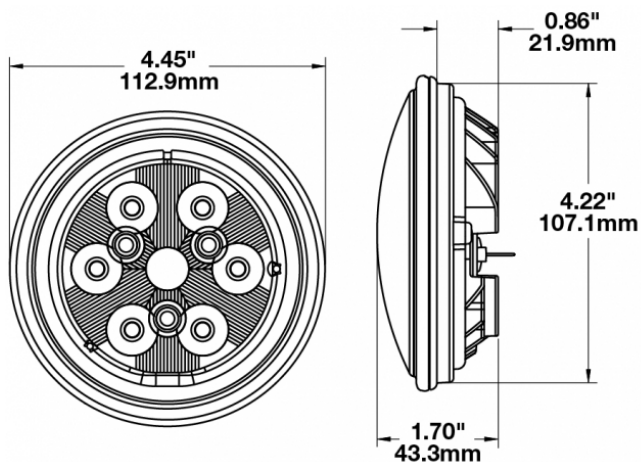

PRODUCT DIMENSIONS

Print date: 2017-06-23

© 2017 J.W. Speaker Corporation • Germantown, WI U.S.A.
www.jwspeaker.com • speaker@jwspeaker.com • 262.251.6660

J.W. SPEAKER
Engineered. Lighting. Solutions.