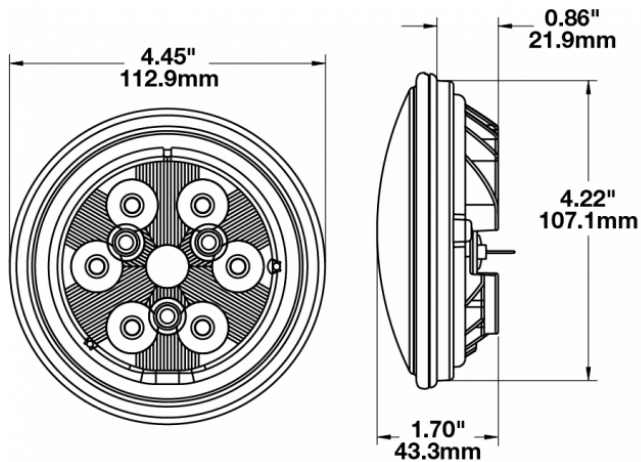

LED Work Light - Model 6040

PRODUCT INFORMATION

Description	12V LED Work Light with Glass Lens & Flood Beam Pattern
Height	113.03 mm / 4.45 in
Width	113.03 mm / 4.45 in
Depth	43.18 mm / 1.7 in
Shape	Round
Outer Lens Material	Glass
Outer Lens Color	Clear
Housing Material	Die-Cast Aluminum
Housing Color	Black
Retrofits	PAR36 Worklights
Minimum Operating Temperature	-40 °C / -40 °F
Maximum Operating Temperature	65 °C / 149 °F
Connector or Wiring	Blade Terminals (Ring Terminal Adaptors Provided)
Mating Connector	0.25" Blade, #6 Ring Terminal, #8 Ring Terminal
Product Weight	0.69 lbs / 0.31 kgs
Shipping Weight	1.30 lbs / 0.59 kgs

PRODUCT DIMENSIONS

ELECTRICAL SPECIFICATIONS

Input Voltage	12V DC
Operating Voltage	10-15V DC
Transient Spike Protection	150V Peak @ 1 HZ-100 Pulses
Red Wire	Positive
Black Wire	Negative
Current Draw	2.00 MaxA @ 12V DC