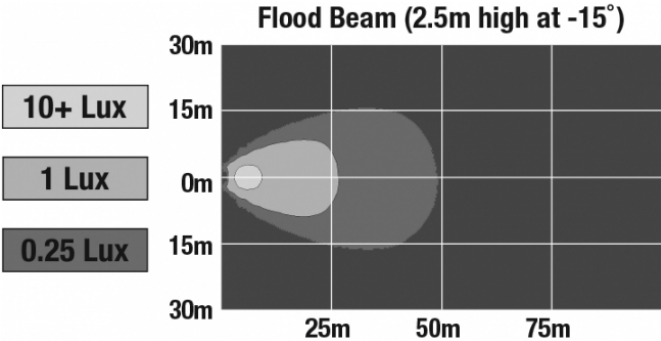

LED Work Light - Model 6040

PRODUCT INFORMATION

Description	12V LED Work Light with Glass Lens & Flood Beam Pattern
Height	113.03 mm / 4.45 in
Width	113.03 mm / 4.45 in
Depth	43.18 mm / 1.7 in
Shape	Round
Outer Lens Material	Glass
Outer Lens Color	Clear
Housing Material	Die-Cast Aluminum
Housing Color	Black
Retrofits	PAR36 Worklights
Minimum Operating Temperature	-40 °C / -40 °F
Maximum Operating Temperature	65 °C / 149 °F
Connector or Wiring	Blade Terminals (Ring Terminal Adaptors Provided)
Mating Connector	0.25" Blade, #6 Ring Terminal, #8 Ring Terminal
Product Weight	0.69 lbs / 0.31 kgs
Shipping Weight	1.30 lbs / 0.59 kgs

J.W. SPEAKER
Engineered. Lighting. Solutions.

LED Work Light - Model 6040

PHOTOMETRIC SPECIFICATIONS

Raw Lumen Output 1,390
Effective Lumen Output 1,020
Nominal LED Color Temperature 5000 K
Beam Pattern(s) Forward Lighting - Flood (Standard)