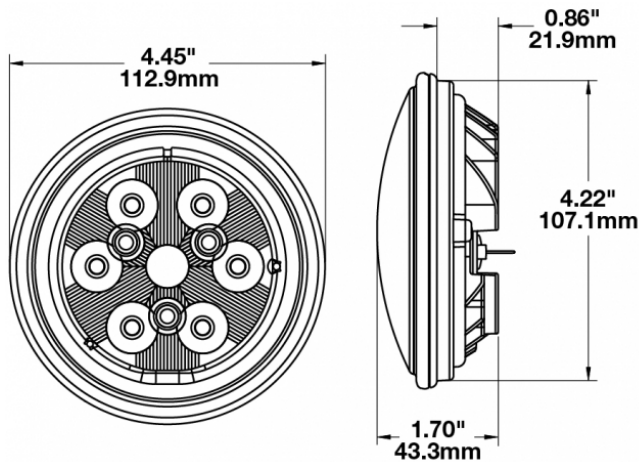

## PRODUCT INFORMATION

<b>Description</b>	12V LED Work Light with Glass Lens & Flood Beam Pattern
<b>Height</b>	113.03 mm / 4.45 in
<b>Width</b>	113.03 mm / 4.45 in
<b>Depth</b>	43.18 mm / 1.7 in
<b>Shape</b>	Round
<b>Outer Lens Material</b>	Glass
<b>Outer Lens Color</b>	Clear
<b>Housing Material</b>	Die-Cast Aluminum
<b>Housing Color</b>	Black
<b>Retrofits</b>	PAR36 Worklights
<b>Minimum Operating Temperature</b>	-40 °C / -40 °F
<b>Maximum Operating Temperature</b>	65 °C / 149 °F
<b>Connector or Wiring</b>	Blade Terminals (Ring Terminal Adaptors Provided)
<b>Mating Connector</b>	0.25" Blade, #6 Ring Terminal, #8 Ring Terminal
<b>Product Weight</b>	0.69 lbs / 0.31 kgs
<b>Shipping Weight</b>	1.30 lbs / 0.59 kgs

## PRODUCT DIMENSIONS