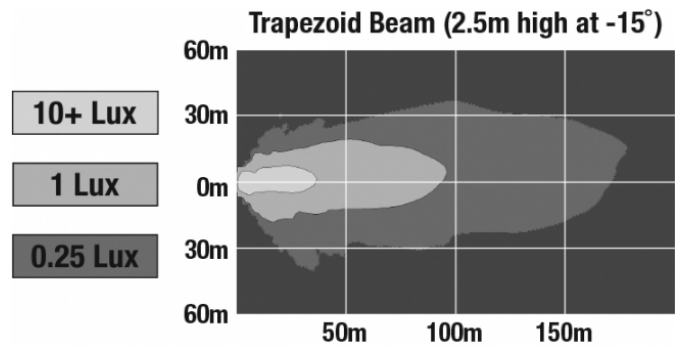

J.W. SPEAKER
Engineered. Lighting. Solutions.

LED Work Light - Model 526

PHOTOMETRIC SPECIFICATIONS

Raw Lumen Output	9,000
Effective Lumen Output	5,800
Nominal LED Color Temperature	5700 K
Beam Pattern(s)	Forward Lighting - Trapezoid