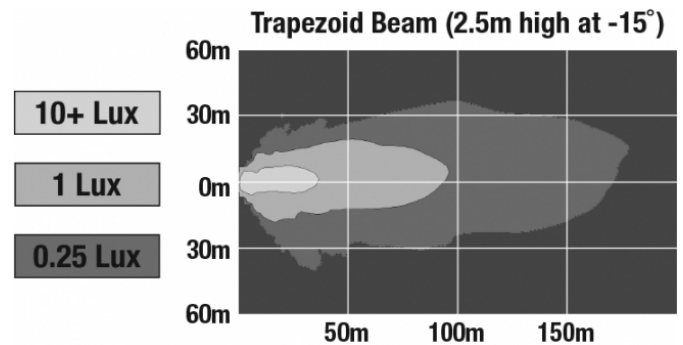

J.W. SPEAKER
Engineered. Lighting. Solutions.

LED Work Light - Model 526

PHOTOMETRIC SPECIFICATIONS

Raw Lumen Output	9,000
Effective Lumen Output	5,800
Nominal LED Color Temperature	5700 K
Beam Pattern(s)	Forward Lighting - Trapezoid