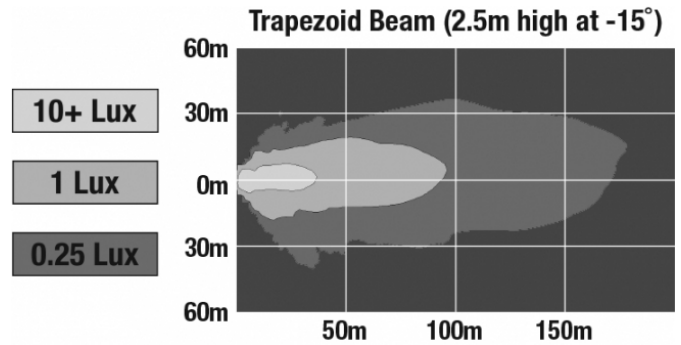

LED Work Light - Model 526

PHOTOMETRIC SPECIFICATIONS

Raw Lumen Output	9,000
Effective Lumen Output	5,800
Nominal LED Color Temperature	5700 K
Beam Pattern(s)	Forward Lighting - Trapezoid

APPLICATIONS

Print date: 2018-02-20