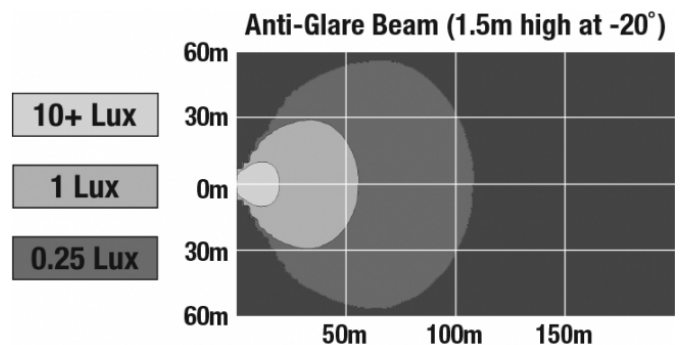

## PHOTOMETRIC SPECIFICATIONS

<b>Raw Lumen Output</b>	9,000
<b>Effective Lumen Output</b>	5,800
<b>Nominal LED Color Temperature</b>	5700 K

Print date: 2017-06-23

© 2017 J.W. Speaker Corporation • Germantown, WI U.S.A.  
www.jwspeaker.com • speaker@jwspeaker.com • 262.251.6660