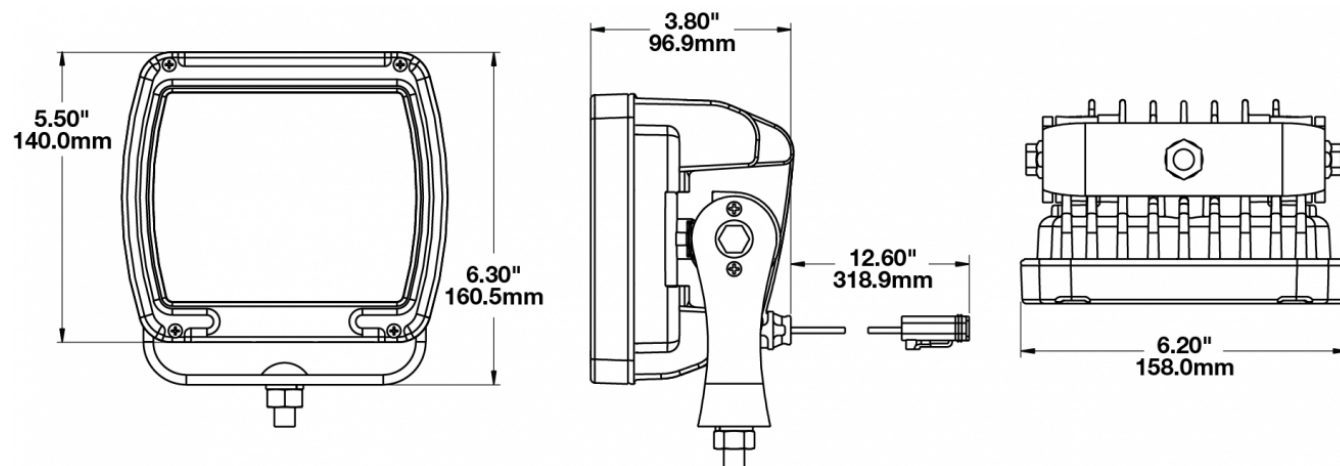

LED Work Light - Model 526

PRODUCT INFORMATION

Description	12-24V LED Work Light with Black Housing, Polycarbonate Lens & Anti-Glare Beam Pattern
Height	160.02 mm / 6.3 in
Width	157.48 mm / 6.2 in
Depth	96.52 mm / 3.8 in
Shape	Square
Outer Lens Material	Polycarbonate
Outer Lens Color	Clear
Housing Material	Die-Cast Aluminum
Housing Color	Black
Mounting Hardware Description	(x1) M10-1.5 x 25 Mounting Bolt
Mounting Type	Universal Pedestal Mount
Minimum Operating Temperature	-40 °C / -40 °F
Maximum Operating Temperature	65 °C / 149 °F
Connector or Wiring	iCONN Connector - iMATE23
Product Weight	4.50 lbs / 2.04 kgs
Shipping Weight	5.00 lbs / 2.27 kgs

PRODUCT DIMENSIONS

ELECTRICAL SPECIFICATIONS

Input Voltage	12-24V DC
Operating Voltage	10-32V DC
Transient Spike Protection	150V Peak @ 1 HZ-100 Pulses
Red Wire	Positive
Black Wire	Negative
Current Draw	9.00A @ 12V DC 5.00A @ 24V DC

J.W. SPEAKER
Engineered. Lighting. Solutions.

LED Work Light - Model 526

PHOTOMETRIC SPECIFICATIONS

Raw Lumen Output 9,000
 Effective Lumen Output 5,800
 Nominal LED Color Temperature 5700 K

APPLICATIONS

Print date: 2018-03-17