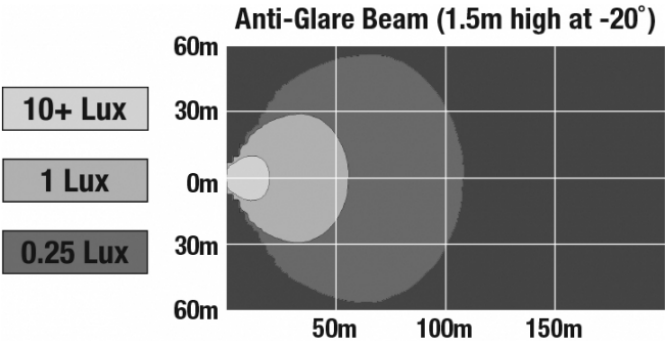

J.W. SPEAKER
Engineered. Lighting. Solutions.

LED Work Light - Model 526

PHOTOMETRIC SPECIFICATIONS

Raw Lumen Output 9,000
 Effective Lumen Output 5,800
 Nominal LED Color Temperature 5700 K

APPLICATIONS

Print date: 2018-03-17