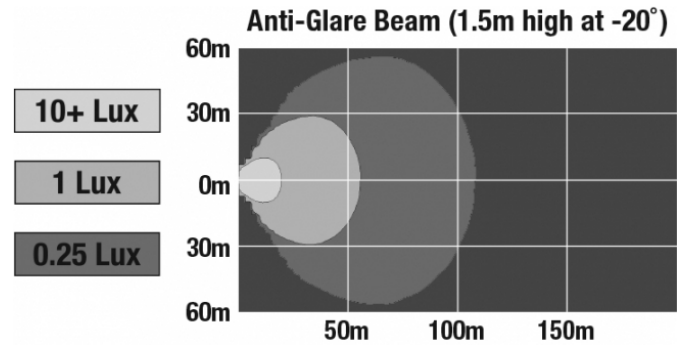

LED Work Light - Model 526

PRODUCT INFORMATION

Description	12-24V LED Work Light with Black Housing, Polycarbonate Lens & Anti-Glare Beam Pattern
Height	160.02 mm / 6.3 in
Width	157.48 mm / 6.2 in
Depth	96.52 mm / 3.8 in
Shape	Square
Outer Lens Material	Polycarbonate
Outer Lens Color	Clear
Housing Material	Die-Cast Aluminum
Housing Color	Black
Mounting Hardware Description	(x1) M10-1.5 x 25 Mounting Bolt
Mounting Type	Universal Pedestal Mount
Minimum Operating Temperature	-40 °C / -40 °F
Maximum Operating Temperature	65 °C / 149 °F
Connector or Wiring	iCONN Connector - iMATE23
Product Weight	0.00 lbs / 0 kgs
Shipping Weight	5.00 lbs / 2.27 kgs

LED Work Light - Model 526

PHOTOMETRIC SPECIFICATIONS

Raw Lumen Output 9,000
Effective Lumen Output 5,800
Nominal LED Color Temperature 5700 K

APPLICATIONS

Print date: 2018-11-15

© 2018 J.W. Speaker Corporation • Germantown, WI U.S.A.
 www.jwspeaker.com • speaker@jwspeaker.com • 262.251.6660