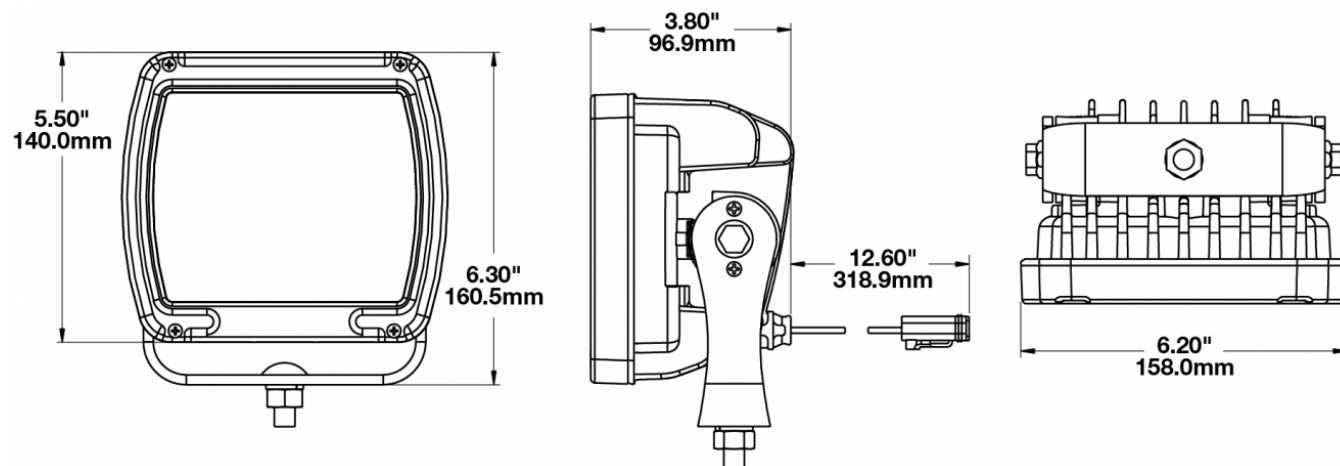

LED Work Light - Model 526

PRODUCT INFORMATION

Description	12-24V LED Work Light with Black Housing, Polycarbonate Lens & Anti-Glare Beam Pattern
Height	160.02 mm / 6.3 in
Width	157.48 mm / 6.2 in
Depth	96.52 mm / 3.8 in
Shape	Square
Outer Lens Material	Polycarbonate
Outer Lens Color	Clear
Housing Material	Die-Cast Aluminum
Housing Color	Black
Mounting Hardware Description	(x1) M10-1.5 x 25 Mounting Bolt
Mounting Type	Universal Pedestal Mount
Minimum Operating Temperature	-40 °C / -40 °F
Maximum Operating Temperature	65 °C / 149 °F
Connector or Wiring	iCONN Connector - iMATE23
Product Weight	4.50 lbs / 2.04 kgs
Shipping Weight	5.00 lbs / 2.27 kgs

PRODUCT DIMENSIONS

ELECTRICAL SPECIFICATIONS

Input Voltage	12-24V DC
Operating Voltage	10-32V DC
Transient Spike Protection	150V Peak @ 1 HZ-100 Pulses
Red Wire	Positive
Black Wire	Negative
Current Draw	9.00A @ 12V DC 5.00A @ 24V DC

J.W. SPEAKER
Engineered. Lighting. Solutions.

LED Work Light - Model 526

PHOTOMETRIC SPECIFICATIONS

Raw Lumen Output 9,000
Effective Lumen Output 5,800
Nominal LED Color Temperature 5700 K

APPLICATIONS

Print date: 2017-08-16