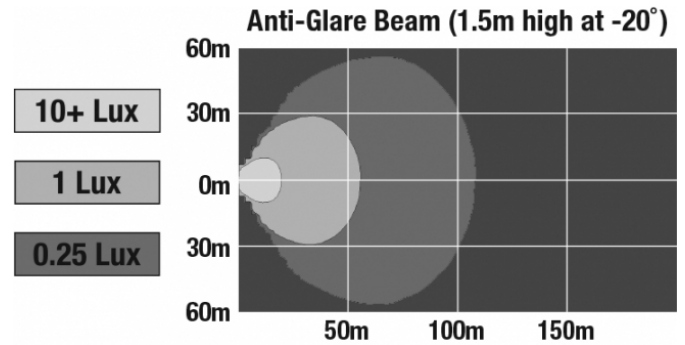

LED Work Light - Model 526

PRODUCT INFORMATION

Description	12-24V LED Work Light with Black Housing, Polycarbonate Lens & Anti-Glare Beam Pattern
Height	160.02 mm / 6.3 in
Width	157.48 mm / 6.2 in
Depth	96.52 mm / 3.8 in
Shape	Square
Outer Lens Material	Polycarbonate
Outer Lens Color	Clear
Housing Material	Die-Cast Aluminum
Housing Color	Black
Mounting Hardware Description	(x1) M10-1.5 x 25 Mounting Bolt
Mounting Type	Universal Pedestal Mount
Minimum Operating Temperature	-40 °C / -40 °F
Maximum Operating Temperature	65 °C / 149 °F
Connector or Wiring	iCONN Connector - iMATE23
Product Weight	4.50 lbs / 2.04 kgs
Shipping Weight	5.00 lbs / 2.27 kgs

J.W. SPEAKER
Engineered. Lighting. Solutions.

LED Work Light - Model 526

PHOTOMETRIC SPECIFICATIONS

Raw Lumen Output 9,000
Effective Lumen Output 5,800
Nominal LED Color Temperature 5700 K

APPLICATIONS

Print date: 2017-08-16