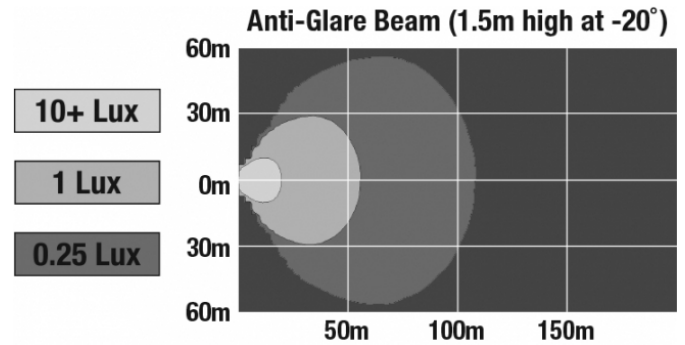

LED Work Light - Model 526

PHOTOMETRIC SPECIFICATIONS

Raw Lumen Output	9,000
Effective Lumen Output	5,800
Nominal LED Color Temperature	5700 K

APPLICATIONS

Print date: 2018-08-20

© 2018 J.W. Speaker Corporation • Germantown, WI U.S.A.
www.jwspeaker.com • speaker@jwspeaker.com • 262.251.6660