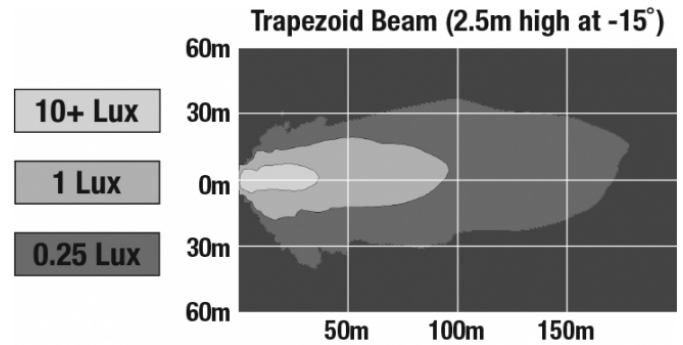

LED Work Light - Model 526

PHOTOMETRIC SPECIFICATIONS

Raw Lumen Output	9,000
Effective Lumen Output	5,800
Nominal LED Color Temperature	5700 K
Beam Pattern(s)	Forward Lighting - Trapezoid

APPLICATIONS

Print date: 2017-12-11