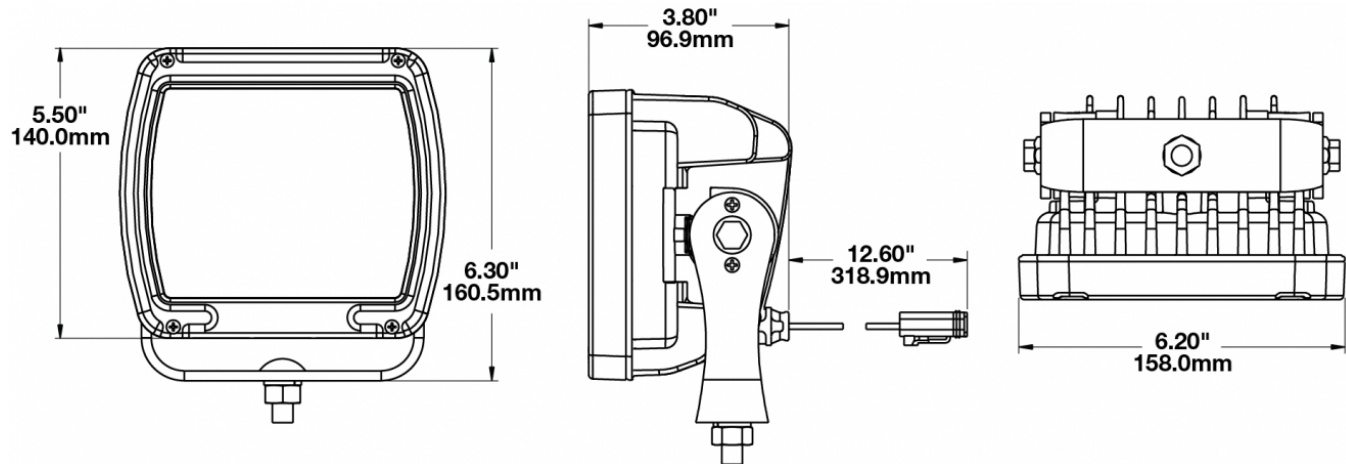

LED Work Light - Model 526

PRODUCT INFORMATION

Description	12-24V LED Work Light with Black Housing, Polycarbonate Lens & Trapezoid Beam Pattern
Height	160.02 mm / 6.3 in
Width	157.48 mm / 6.2 in
Depth	95.52 mm / 3.76 in
Shape	Square
Outer Lens Material	Polycarbonate
Outer Lens Color	Clear
Housing Material	Die-Cast Aluminum
Housing Color	Black
Mounting Hardware Description	(x1) M10-1.5 x 25 Mounting Bolt
Mounting Type	Universal Pedestal Mount
Minimum Operating Temperature	-40 °C / -40 °F
Maximum Operating Temperature	65 °C / 149 °F
Connector or Wiring	iCONN Connector - iMATE23
Product Weight	4.50 lbs / 2.04 kgs
Shipping Weight	5.00 lbs / 2.27 kgs

PRODUCT DIMENSIONS

ELECTRICAL SPECIFICATIONS

Input Voltage	12-24V DC
Operating Voltage	10-32V DC
Transient Spike Protection	150V Peak @ 1 HZ-100 Pulses
Red Wire	Positive
Black Wire	Negative
Current Draw	9.00A @ 12V DC 6.00A @ 24V DC

J.W. SPEAKER
Engineered. Lighting. Solutions.

LED Work Light - Model 526

PHOTOMETRIC SPECIFICATIONS

Raw Lumen Output	9,000
Effective Lumen Output	5,800
Nominal LED Color Temperature	5700 K
Beam Pattern(s)	Forward Lighting - Trapezoid