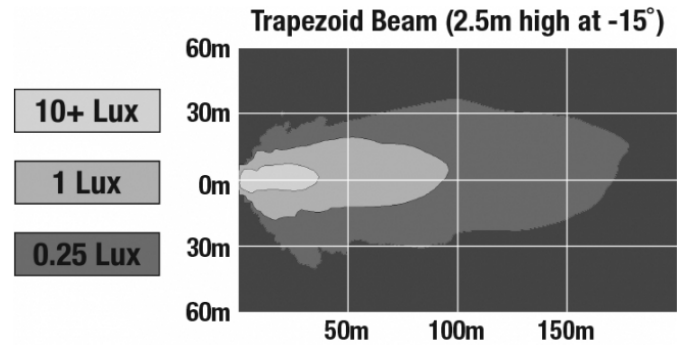

J.W. SPEAKER
Engineered. Lighting. Solutions.

LED Work Light - Model 526

PHOTOMETRIC SPECIFICATIONS

| | |
|--------------------------------------|------------------------------|
| Raw Lumen Output | 9,000 |
| Effective Lumen Output | 5,800 |
| Nominal LED Color Temperature | 5700 K |
| Beam Pattern(s) | Forward Lighting - Trapezoid |