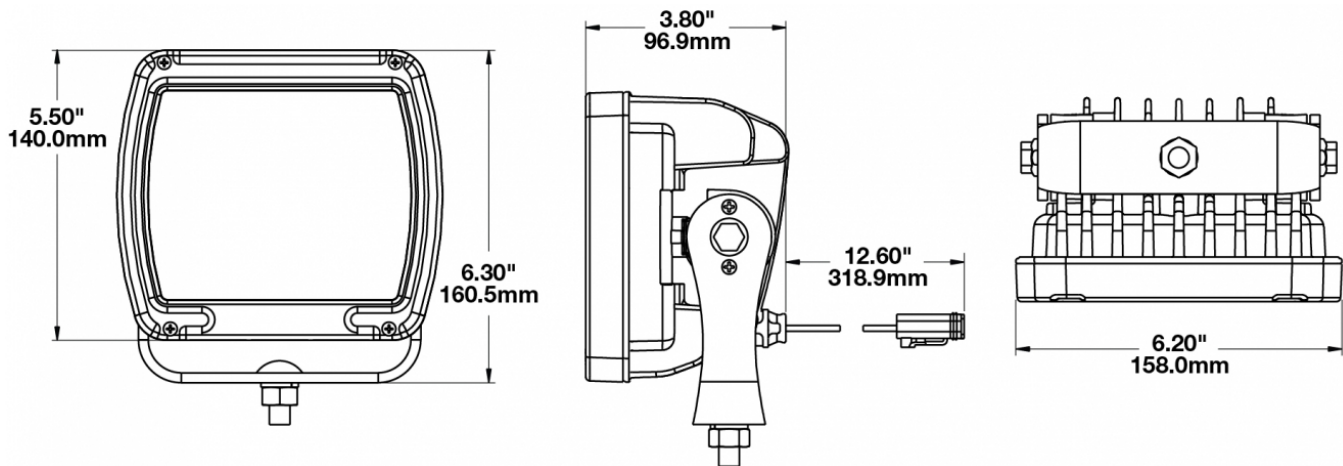

PRODUCT DIMENSIONS

Print date: 2017-06-23

© 2017 J.W. Speaker Corporation • Germantown, WI U.S.A.
www.jwspeaker.com • speaker@jwspeaker.com • 262.251.6660

J.W. SPEAKER
Engineered. Lighting. Solutions.