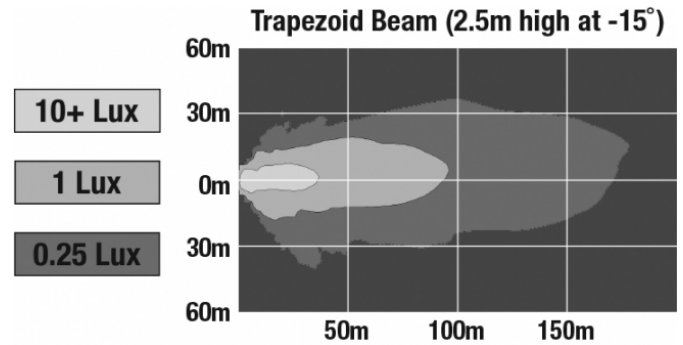

J.W. SPEAKER
Engineered. Lighting. Solutions.

LED Work Light - Model 526

PHOTOMETRIC SPECIFICATIONS

Raw Lumen Output	9,000
Effective Lumen Output	5,800
Nominal LED Color Temperature	5700 K
Beam Pattern(s)	Forward Lighting - Trapezoid