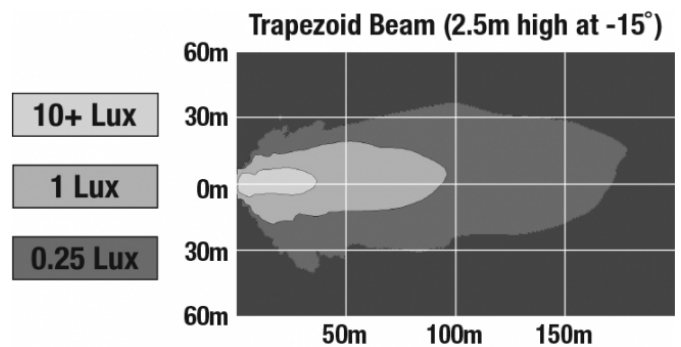

REGULATORY STANDARDS COMPLIANCE

Buy America Standards
IEC IP69K

Eco Friendly

PHOTOMETRIC SPECIFICATIONS

Raw Lumen Output	9,000
Effective Lumen Output	5,800
Nominal LED Color Temperature	5700 K
Beam Pattern(s)	Forward Lighting - Trapezoid