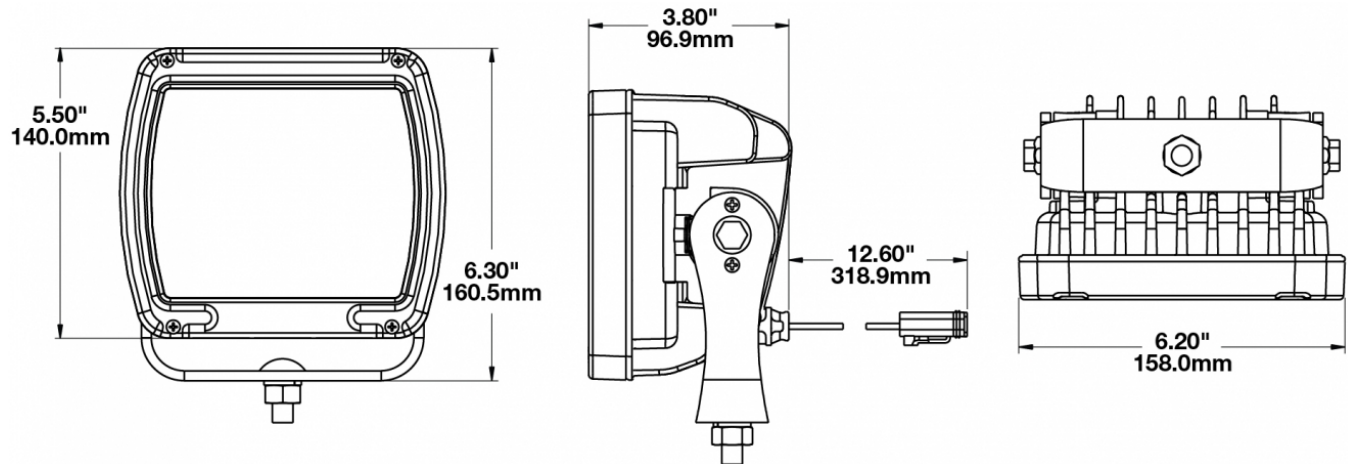

LED Work Light - Model 526

PRODUCT DIMENSIONS

ELECTRICAL SPECIFICATIONS

Input Voltage	12-24V DC
Operating Voltage	10-32V DC
Transient Spike Protection	150V Peak @ 1 HZ-100 Pulses
Red Wire	Positive
Black Wire	Negative
Current Draw	9.00A @ 12V DC 6.00A @ 24V DC