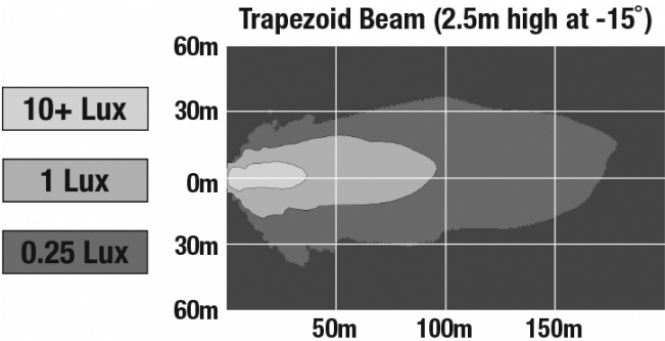

LED Work Light - Model 526

PHOTOMETRIC SPECIFICATIONS

Raw Lumen Output	9,000
Effective Lumen Output	5,800
Nominal LED Color Temperature	5700 K
Beam Pattern(s)	Forward Lighting - Trapezoid

APPLICATIONS

Print date: 2018-08-17