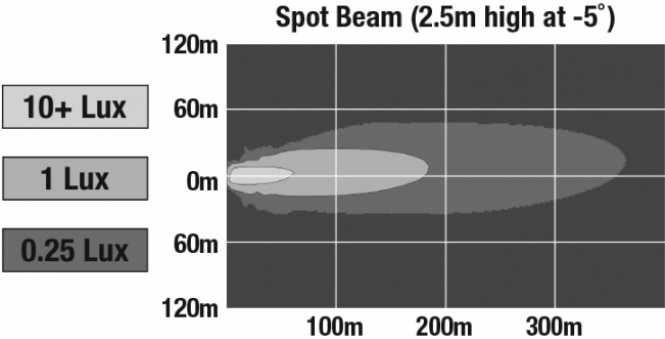

LED Work Light - Model 526

PRODUCT INFORMATION

Description	12-24V LED Work Light with Black Housing, Polycarbonate Lens & Spot Beam Pattern
Height	160.02 mm / 6.3 in
Width	157.48 mm / 6.2 in
Depth	96.52 mm / 3.8 in
Shape	Square
Outer Lens Material	Polycarbonate
Outer Lens Color	Clear
Housing Material	Die-Cast Aluminum
Housing Color	Black
Mounting Hardware Description	(x1) M10-1.5 x 25 Mounting Bolt
Mounting Type	Universal Pedestal Mount
Minimum Operating Temperature	-40 °C / -40 °F
Maximum Operating Temperature	65 °C / 149 °F
Connector or Wiring	iCONN Connector - iMATE23
Product Weight	4.50 lbs / 2.04 kgs
Shipping Weight	5.00 lbs / 2.27 kgs

J.W. SPEAKER
Engineered. Lighting. Solutions.

LED Work Light - Model 526

PHOTOMETRIC SPECIFICATIONS

Raw Lumen Output	9,000
Effective Lumen Output	5,800
Nominal LED Color Temperature	5700 K
Beam Pattern(s)	Forward Lighting - Spot