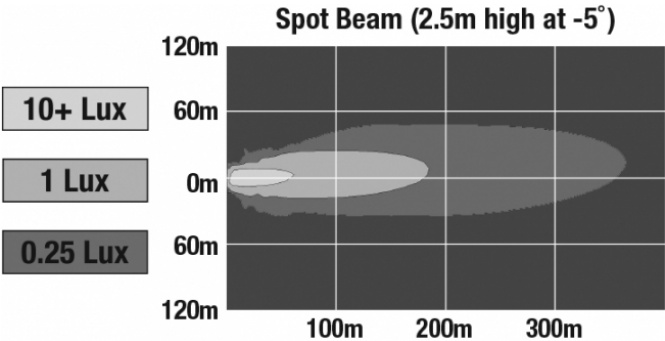

J.W. SPEAKER
Engineered. Lighting. Solutions.

LED Work Light - Model 526

PHOTOMETRIC SPECIFICATIONS

Raw Lumen Output	9,000
Effective Lumen Output	5,800
Nominal LED Color Temperature	5700 K
Beam Pattern(s)	Forward Lighting - Spot