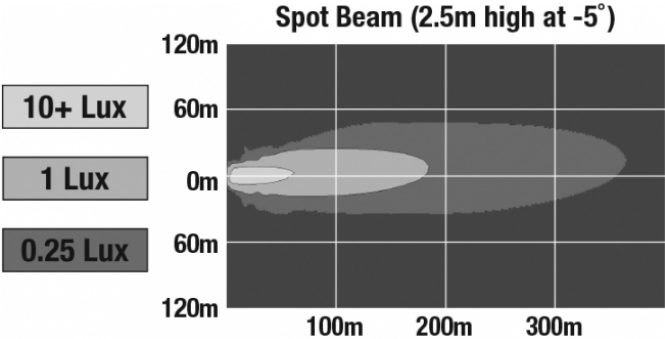

LED Work Light - Model 526

PRODUCT INFORMATION

Description	12-24V LED Work Light with Black Housing, Polycarbonate Lens & Spot Beam Pattern
Height	160.02 mm / 6.3 in
Width	157.48 mm / 6.2 in
Depth	96.52 mm / 3.8 in
Shape	Square
Outer Lens Material	Polycarbonate
Outer Lens Color	Clear
Housing Material	Die-Cast Aluminum
Housing Color	Black
Mounting Hardware Description	(x1) M10-1.5 x 25 Mounting Bolt
Mounting Type	Universal Pedestal Mount
Minimum Operating Temperature	-40 °C / -40 °F
Maximum Operating Temperature	65 °C / 149 °F
Connector or Wiring	iCONN Connector - iMATE23
Product Weight	4.50 lbs / 2.04 kgs
Shipping Weight	5.00 lbs / 2.27 kgs

LED Work Light - Model 526

PHOTOMETRIC SPECIFICATIONS

Raw Lumen Output	9,000
Effective Lumen Output	5,800
Nominal LED Color Temperature	5700 K
Beam Pattern(s)	Forward Lighting - Spot

APPLICATIONS

Print date: 2017-12-11