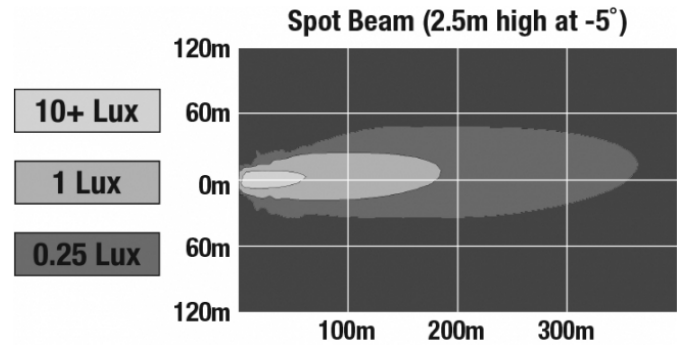

LED Work Light - Model 526

PRODUCT INFORMATION

Description	12-24V LED Work Light with Black Housing, Polycarbonate Lens & Spot Beam Pattern
Height	160.02 mm / 6.3 in
Width	157.48 mm / 6.2 in
Depth	96.52 mm / 3.8 in
Shape	Square
Outer Lens Material	Polycarbonate
Outer Lens Color	Clear
Housing Material	Die-Cast Aluminum
Housing Color	Black
Mounting Hardware Description	(x1) M10-1.5 x 25 Mounting Bolt
Mounting Type	Universal Pedestal Mount
Minimum Operating Temperature	-40 °C / -40 °F
Maximum Operating Temperature	65 °C / 149 °F
Connector or Wiring	iCONN Connector - iMATE23
Product Weight	4.50 lbs / 2.04 kgs
Shipping Weight	5.00 lbs / 2.27 kgs

J.W. SPEAKER®
Engineered. Lighting. Solutions.

LED Work Light - Model 526

PHOTOMETRIC SPECIFICATIONS

Raw Lumen Output	9,000
Effective Lumen Output	5,800
Nominal LED Color Temperature	5700 K
Beam Pattern(s)	Forward Lighting - Spot