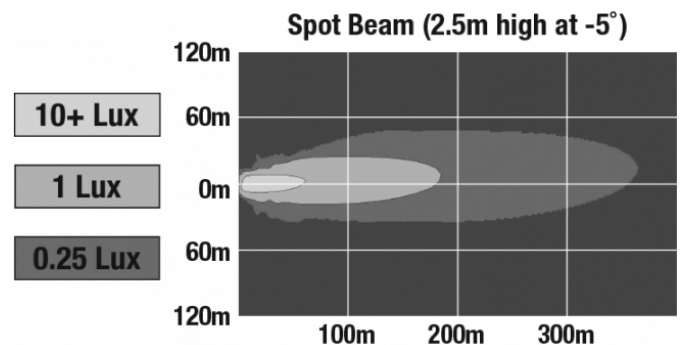

LED Work Light - Model 526

PRODUCT INFORMATION

Description	12-24V LED Work Light with Black Housing, Polycarbonate Lens & Spot Beam Pattern
Height	160.02 mm / 6.3 in
Width	157.48 mm / 6.2 in
Depth	96.52 mm / 3.8 in
Shape	Square
Outer Lens Material	Polycarbonate
Outer Lens Color	Clear
Housing Material	Die-Cast Aluminum
Housing Color	Black
Mounting Hardware Description	(x1) M10-1.5 x 25 Mounting Bolt
Mounting Type	Universal Pedestal Mount
Minimum Operating Temperature	-40 °C / -40 °F
Maximum Operating Temperature	65 °C / 149 °F
Connector or Wiring	iCONN Connector - iMATE23
Product Weight	4.50 lbs / 2.04 kgs

REGULATORY STANDARDS COMPLIANCE

Buy America Standards
IEC IP69K

Eco Friendly

PHOTOMETRIC SPECIFICATIONS

Raw Lumen Output	9,000
Effective Lumen Output	5,800
Nominal LED Color Temperature	5700 K
Beam Pattern(s)	Forward Lighting - Spot