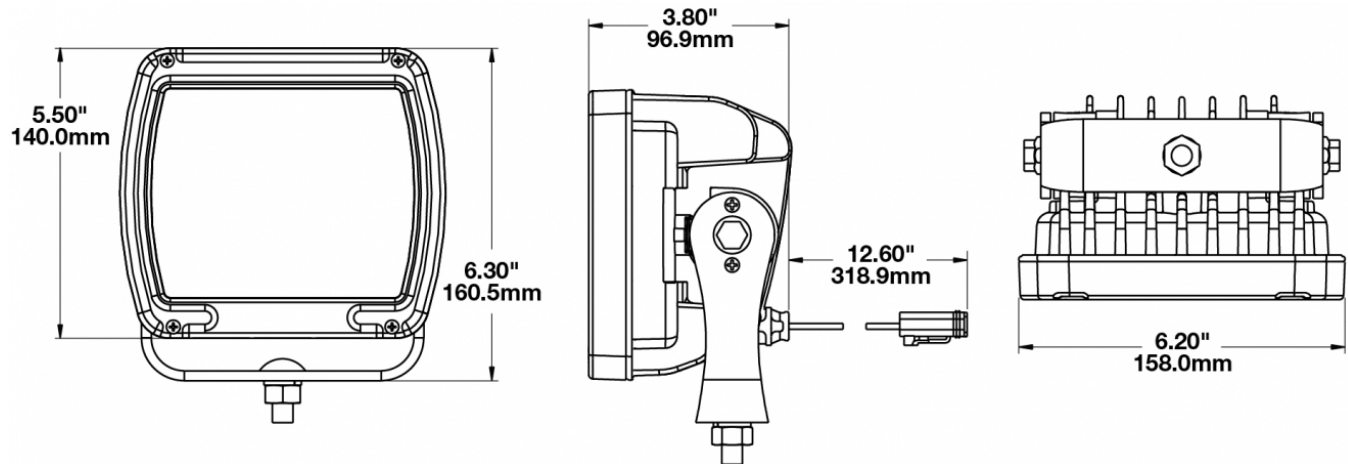

## PRODUCT INFORMATION

<b>Description</b>	12-24V LED Work Light with Black Housing, Polycarbonate Lens & Spot Beam Pattern
<b>Height</b>	160.02 mm / 6.3 in
<b>Width</b>	157.48 mm / 6.2 in
<b>Depth</b>	96.52 mm / 3.8 in
<b>Shape</b>	Square
<b>Outer Lens Material</b>	Polycarbonate
<b>Outer Lens Color</b>	Clear
<b>Housing Material</b>	Die-Cast Aluminum
<b>Housing Color</b>	Black
<b>Mounting Hardware Description</b>	(x1) M10-1.5 x 25 Mounting Bolt
<b>Mounting Type</b>	Universal Pedestal Mount
<b>Minimum Operating Temperature</b>	-40 °C / -40 °F
<b>Maximum Operating Temperature</b>	65 °C / 149 °F
<b>Connector or Wiring</b>	iCONN Connector - iMATE23
<b>Product Weight</b>	0.00 lbs / 0 kgs
<b>Shipping Weight</b>	5.00 lbs / 2.27 kgs

## PRODUCT DIMENSIONS