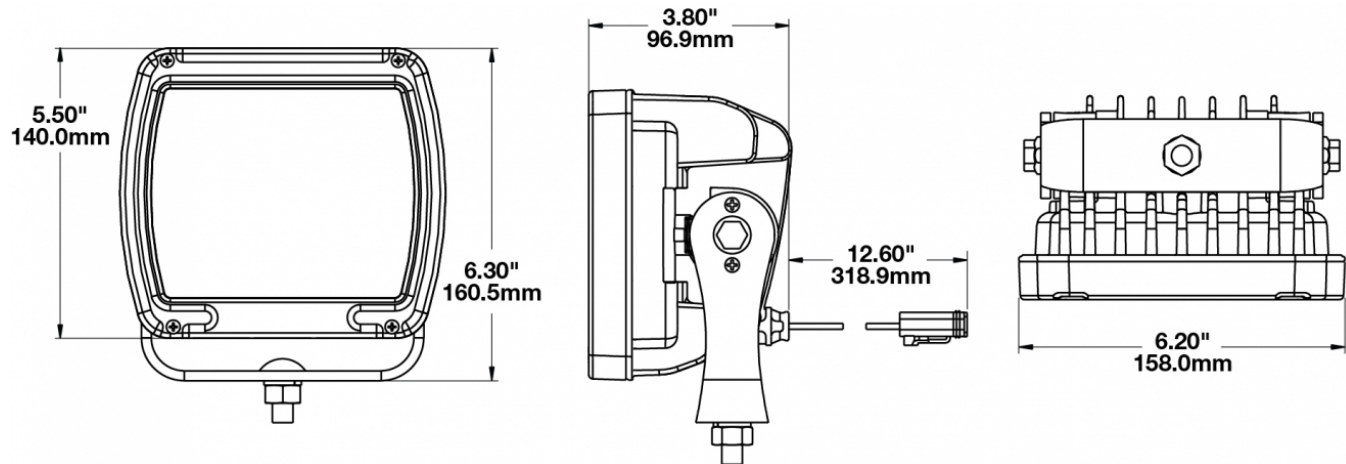

LED Work Light - Model 526

PRODUCT INFORMATION

Description	12-24V LED Work Light with Black Housing, Polycarbonate Lens & Spot Beam Pattern
Height	160.02 mm / 6.3 in
Width	157.48 mm / 6.2 in
Depth	96.52 mm / 3.8 in
Shape	Square
Outer Lens Material	Polycarbonate
Outer Lens Color	Clear
Housing Material	Die-Cast Aluminum
Housing Color	Black
Mounting Hardware Description	(x1) M10-1.5 x 25 Mounting Bolt
Mounting Type	Universal Pedestal Mount
Minimum Operating Temperature	-40 °C / -40 °F
Maximum Operating Temperature	65 °C / 149 °F
Connector or Wiring	iCONN Connector - iMATE23
Product Weight	4.50 lbs / 2.04 kgs
Shipping Weight	5.00 lbs / 2.27 kgs

PRODUCT DIMENSIONS

ELECTRICAL SPECIFICATIONS

Input Voltage	12-24V DC
Operating Voltage	10-32V DC
Transient Spike Protection	150V Peak @ 1 HZ-100 Pulses
Red Wire	Positive
Black Wire	Negative
Current Draw	9.00A @ 12V DC 5.00A @ 24V DC

J.W. SPEAKER
Engineered. Lighting. Solutions.

LED Work Light - Model 526

PHOTOMETRIC SPECIFICATIONS

Raw Lumen Output	9,000
Effective Lumen Output	5,800
Nominal LED Color Temperature	5700 K
Beam Pattern(s)	Forward Lighting - Spot