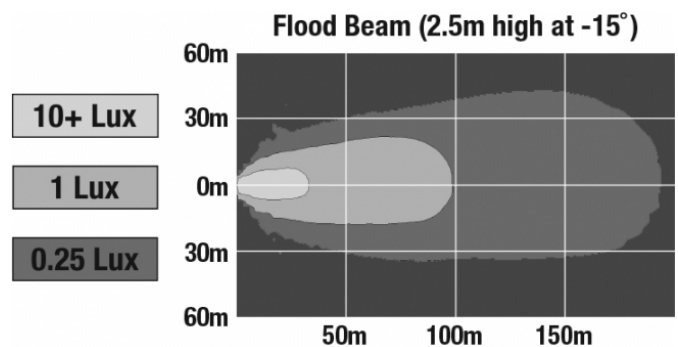

## PHOTOMETRIC SPECIFICATIONS

<b>Raw Lumen Output</b>	9,000
<b>Effective Lumen Output</b>	5,800
<b>Nominal LED Color Temperature</b>	5700 K
<b>Beam Pattern(s)</b>	Forward Lighting - Flood (Standard)

Print date: 2017-06-23