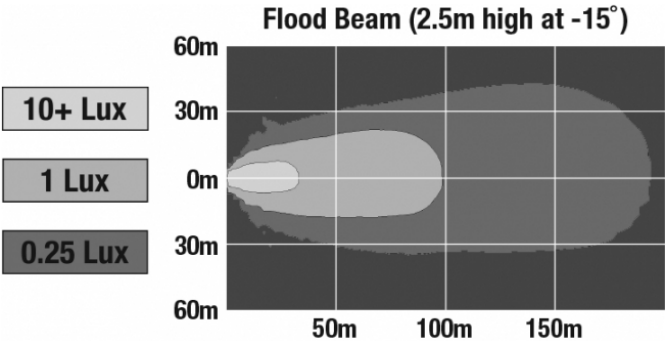

LED Work Light - Model 526

PRODUCT INFORMATION

Description	12-24V LED Work Light with Black Housing, Polycarbonate Lens & Flood Beam Pattern
Height	160.02 mm / 6.3 in
Width	157.48 mm / 6.2 in
Depth	96.52 mm / 3.8 in
Shape	Square
Outer Lens Material	Polycarbonate
Outer Lens Color	Clear
Housing Material	Die-Cast Aluminum
Housing Color	Black
Mounting Hardware Description	(x1) M10-1.5 x 25 Mounting Bolt
Mounting Type	Universal Pedestal Mount
Minimum Operating Temperature	-40 °C / -40 °F
Maximum Operating Temperature	65 °C / 149 °F
Connector or Wiring	iCONN Connector - iMATE23
Product Weight	4.50 lbs / 2.04 kgs
Shipping Weight	5.00 lbs / 2.27 kgs

LED Work Light - Model 526

PHOTOMETRIC SPECIFICATIONS

Raw Lumen Output	9,000
Effective Lumen Output	5,800
Nominal LED Color Temperature	5700 K
Beam Pattern(s)	Forward Lighting - Flood (Standard)

APPLICATIONS