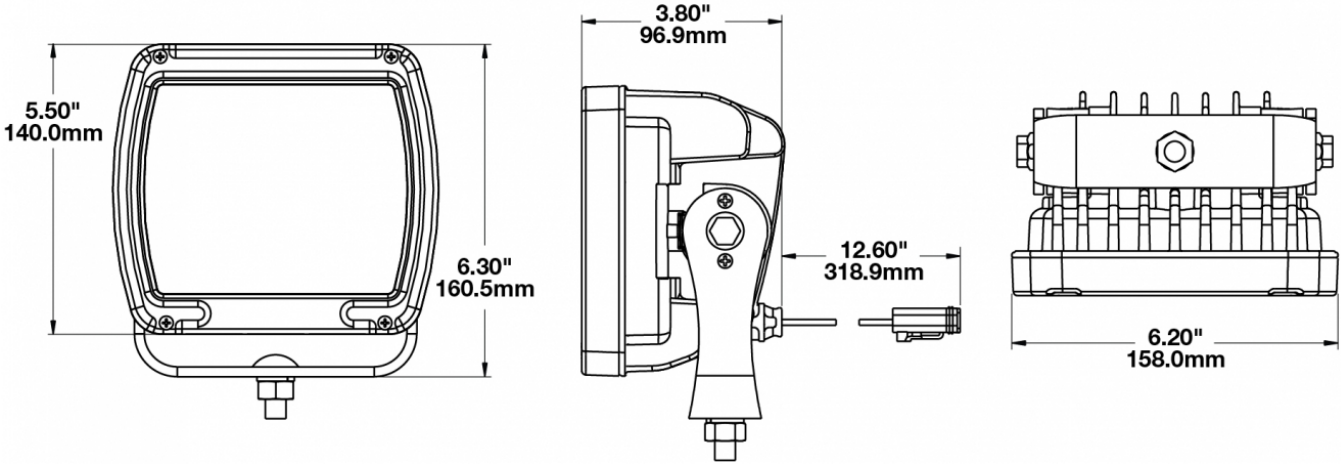

## PRODUCT INFORMATION

<b>Description</b>	12-24V LED Work Light with Black Housing, Polycarbonate Lens & Flood Beam Pattern
<b>Height</b>	160.02 mm / 6.3 in
<b>Width</b>	157.48 mm / 6.2 in
<b>Depth</b>	96.52 mm / 3.8 in
<b>Shape</b>	Square
<b>Outer Lens Material</b>	Polycarbonate
<b>Outer Lens Color</b>	Clear
<b>Housing Material</b>	Die-Cast Aluminum
<b>Housing Color</b>	Black
<b>Mounting Hardware Description</b>	(x1) M10-1.5 x 25 Mounting Bolt
<b>Mounting Type</b>	Universal Pedestal Mount
<b>Minimum Operating Temperature</b>	-40 °C / -40 °F
<b>Maximum Operating Temperature</b>	65 °C / 149 °F
<b>Connector or Wiring</b>	iCONN Connector - iMATE23
<b>Product Weight</b>	0.00 lbs / 0 kgs
<b>Shipping Weight</b>	5.00 lbs / 2.27 kgs

## PRODUCT DIMENSIONS