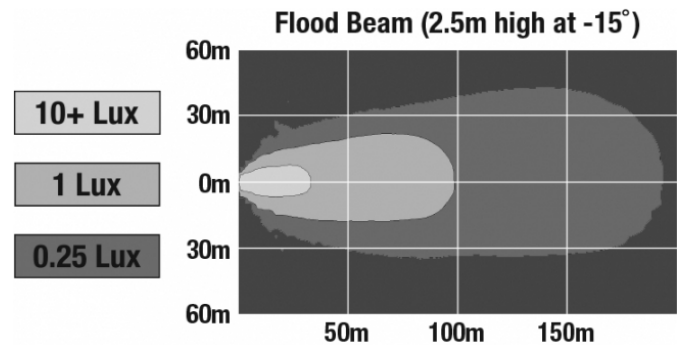

## PRODUCT DIMENSIONS

## PHOTOMETRIC SPECIFICATIONS

<b>Raw Lumen Output</b>	9,000
<b>Effective Lumen Output</b>	5,800
<b>Nominal LED Color Temperature</b>	5700 K
<b>Beam Pattern(s)</b>	Forward Lighting - Flood (Standard)