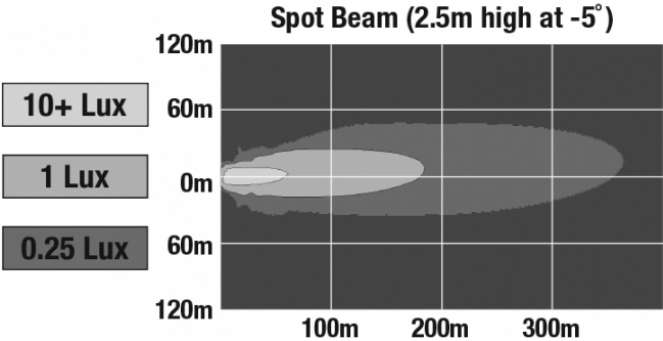

LED Work Light - Model 526

PRODUCT INFORMATION

Description	12-24V LED Work Light with Yellow Housing, Polycarbonate Lens & Spot Beam Pattern
Height	160.02 mm / 6.3 in
Width	157.48 mm / 6.2 in
Depth	96.52 mm / 3.8 in
Shape	Square
Outer Lens Material	Polycarbonate
Outer Lens Color	Clear
Housing Material	Die-Cast Aluminum
Housing Color	Yellow
Mounting Hardware Description	(x1) M10-1.5 x 25 Mounting Bolt
Mounting Type	Universal Pedestal Mount
Minimum Operating Temperature	-40 °C / -40 °F
Maximum Operating Temperature	65 °C / 149 °F
Connector or Wiring	iCONN Connector - iMATE23
Product Weight	4.50 lbs / 2.04 kgs
Shipping Weight	4.83 lbs / 2.19 kgs

J.W. SPEAKER
Engineered. Lighting. Solutions.

LED Work Light - Model 526

PHOTOMETRIC SPECIFICATIONS

Raw Lumen Output	9,000
Effective Lumen Output	5,800
Nominal LED Color Temperature	5700 K
Beam Pattern(s)	Forward Lighting - Spot