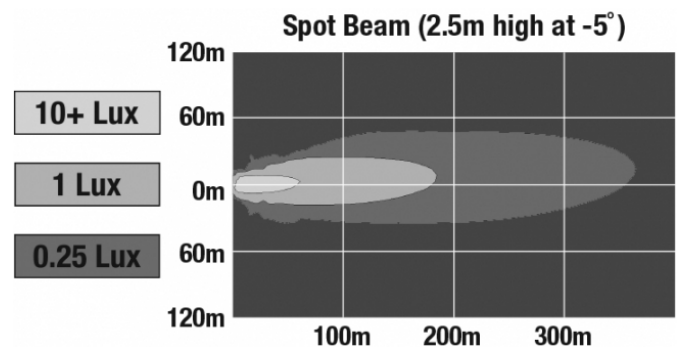

## PHOTOMETRIC SPECIFICATIONS

<b>Raw Lumen Output</b>	9,000
<b>Effective Lumen Output</b>	5,800
<b>Nominal LED Color Temperature</b>	5700 K
<b>Beam Pattern(s)</b>	Forward Lighting - Spot

Print date: 2017-06-23